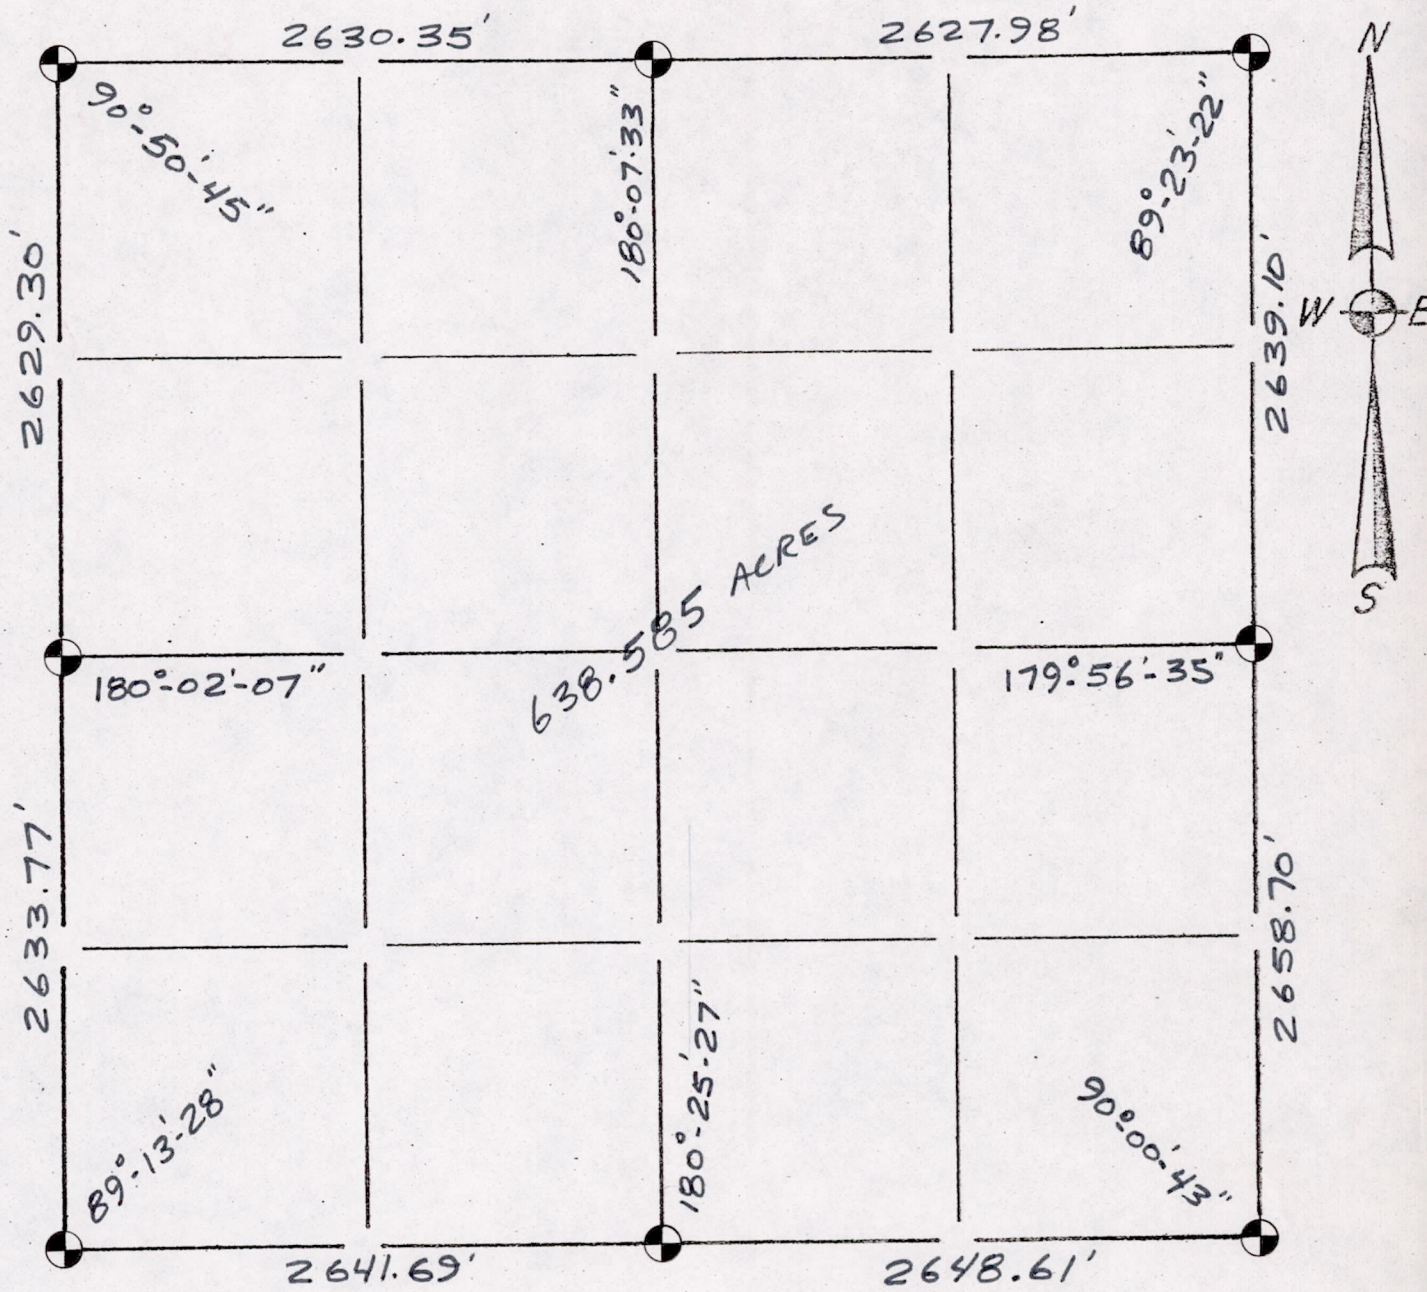

Section Summary and Index

9 - 14N - 6E  
 Section Town Range

LEGEND

- ⊕ - Harrison cast iron monument.
- - Stone or concrete monument.
- - Other

*Frederic W. Zietlow*  
 AUGUST 16, 1976

Sec 09140600002