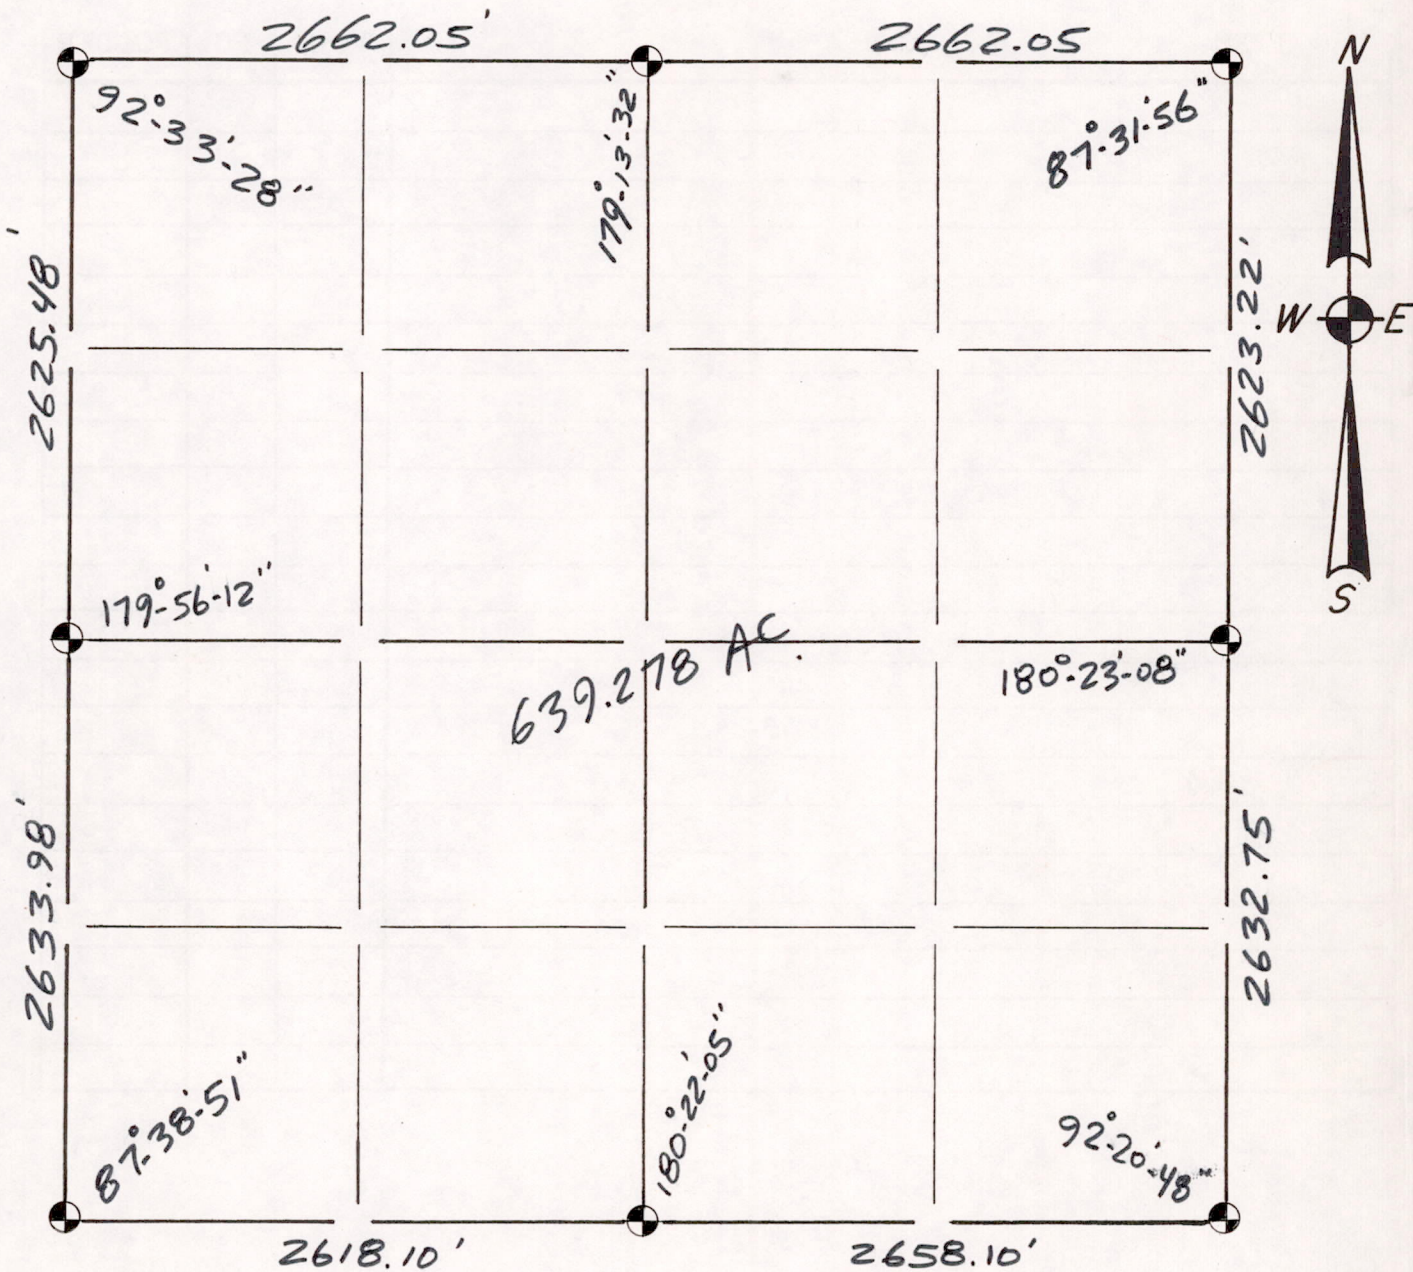

Section Summary and Index

Section 11 - Town 14N - Range 6E

LEGEND

- ⊙ - Harrison cast iron monument.
- - Stone or concrete monument.
- - Other _____

Frederic W. Zietlow
 MARCH 12, 1976

Sec 11140600001