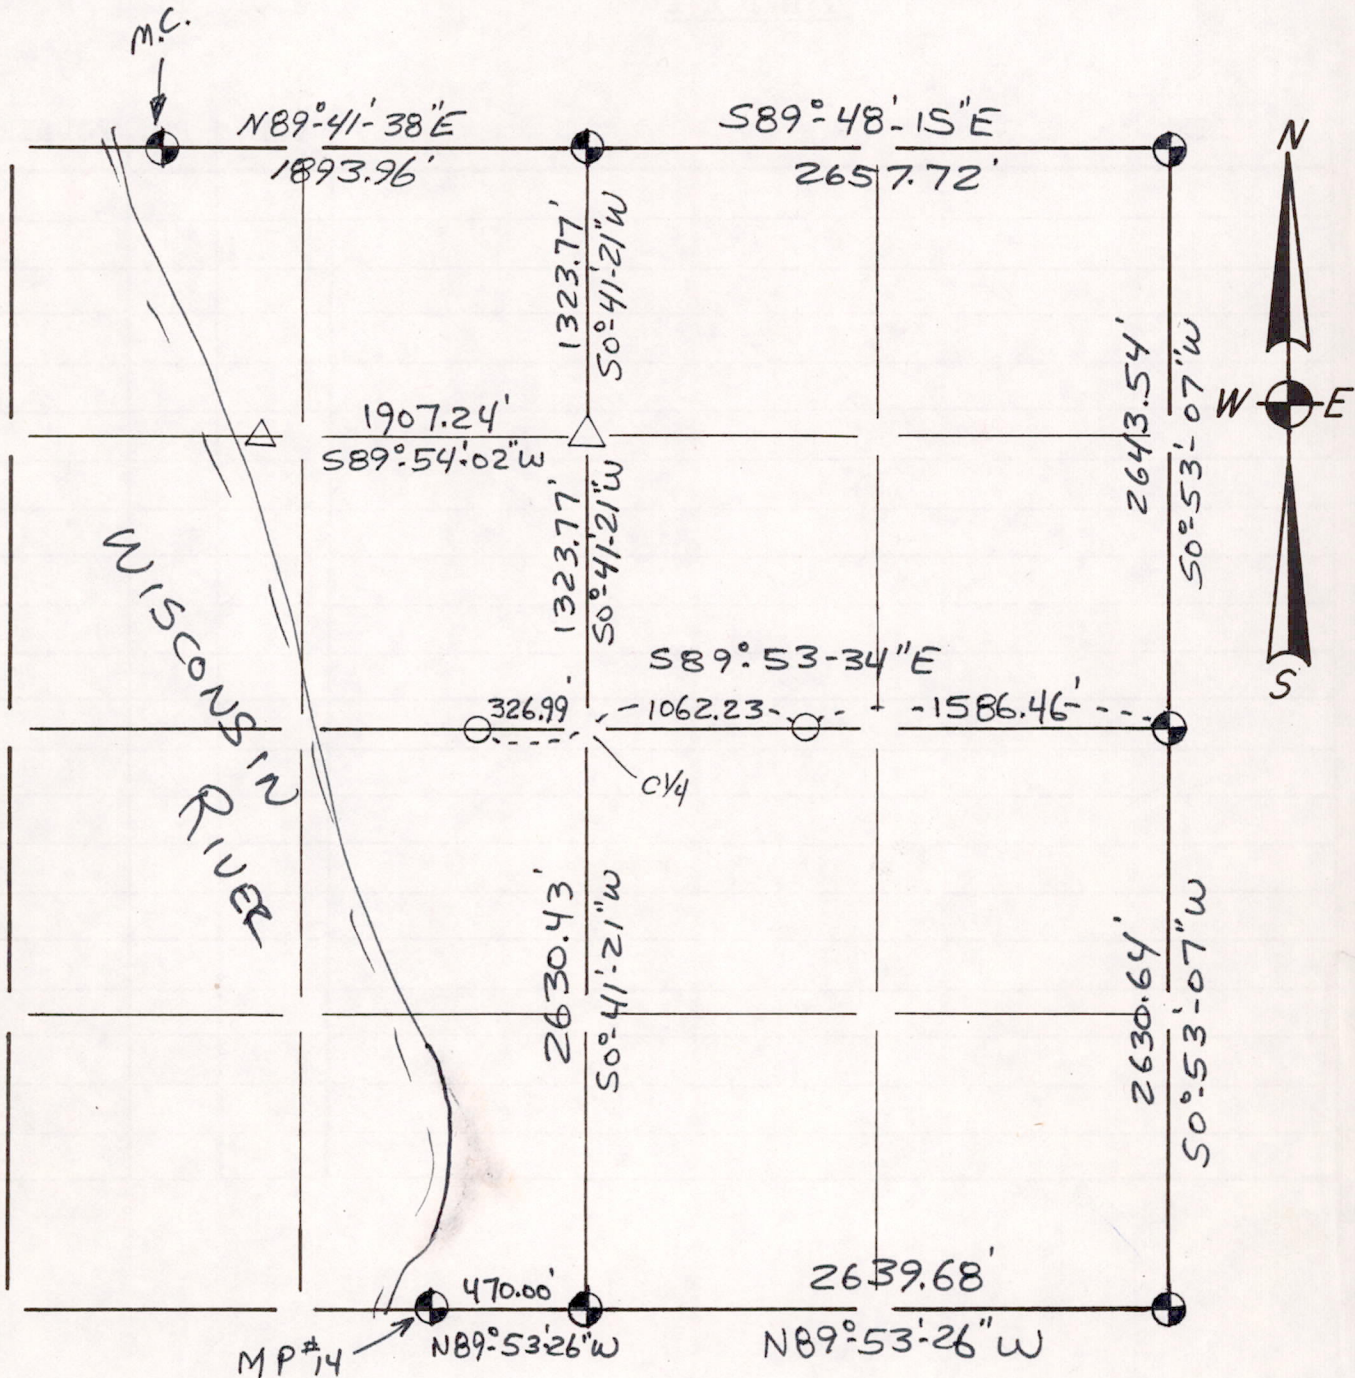

Section Summary and Index

17 - 14N - 6E
 Section Town Range

LEGEND

- ⊕ - Harrison cast iron monument.
- - Stone or concrete monument.
- - Other FOUND 2" IRON PIPE
- △ = SET 2" IRON PIPE

Frederic W. Zietlow
 6-8-76