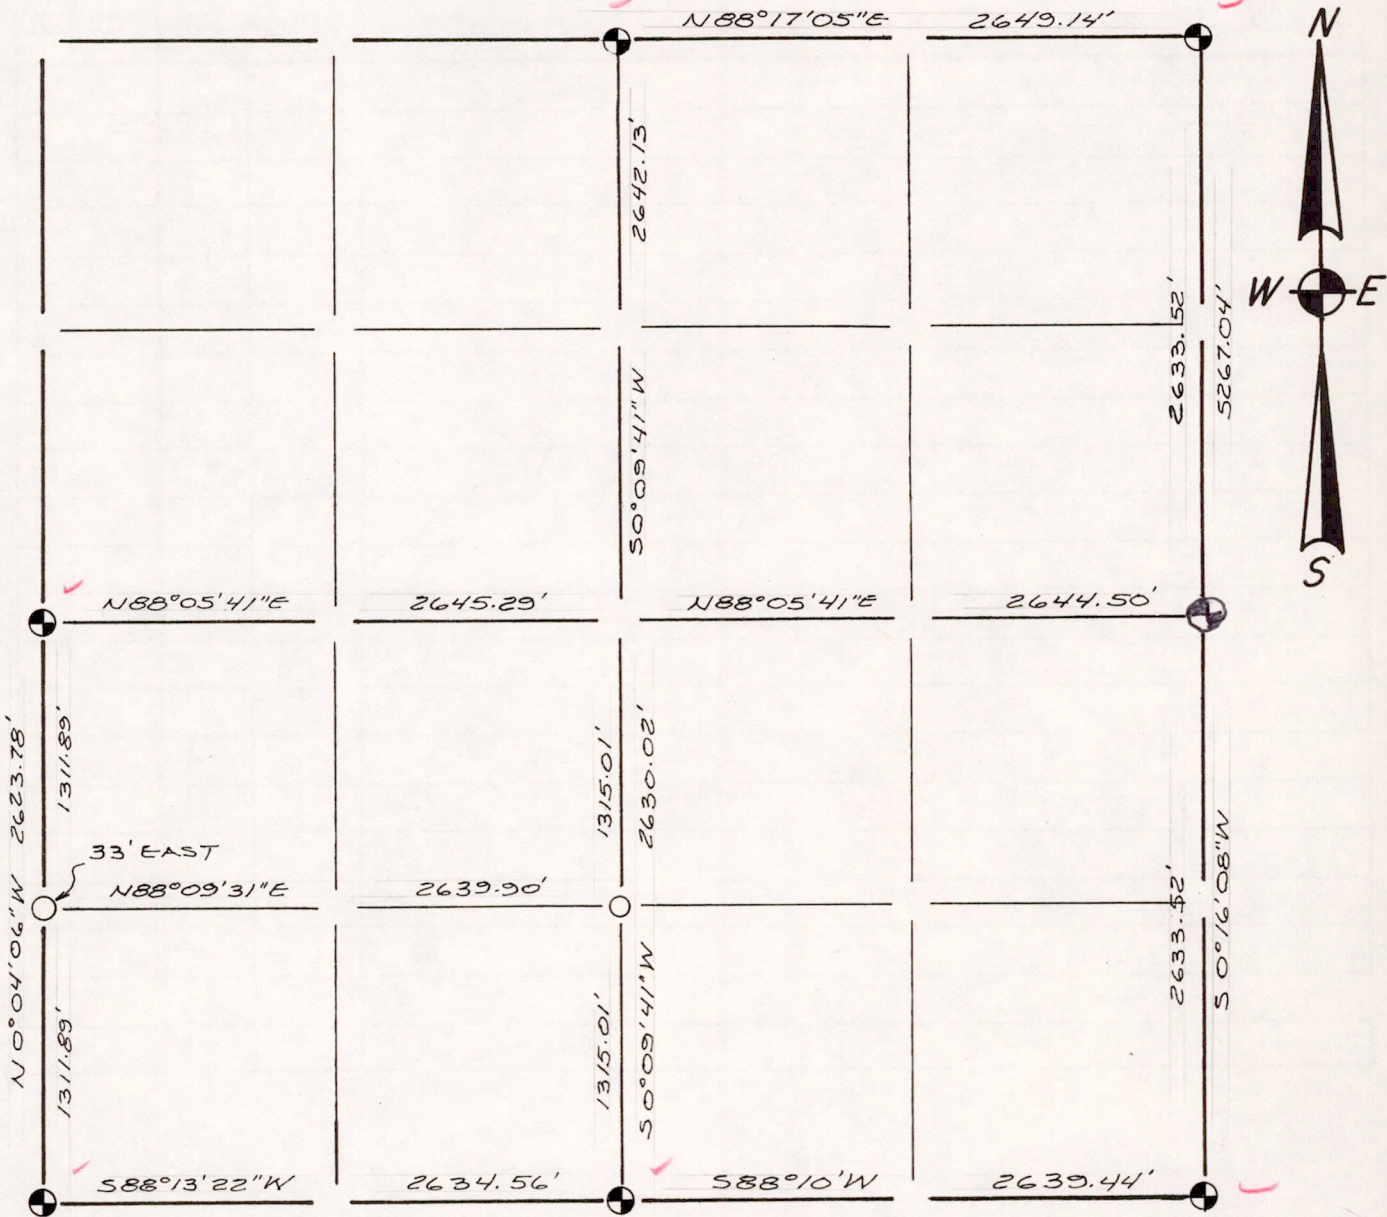

Section Summary and Index

23 Section 14 Town 6 Range

LEGEND

- ⊕ - Harrison cast iron monument.
- - Stone or concrete monument.
- - Other 3/4" x 24" ROUND IRON BAR

Frederic W. Zietlow
8-27-74

Sec2314060000a