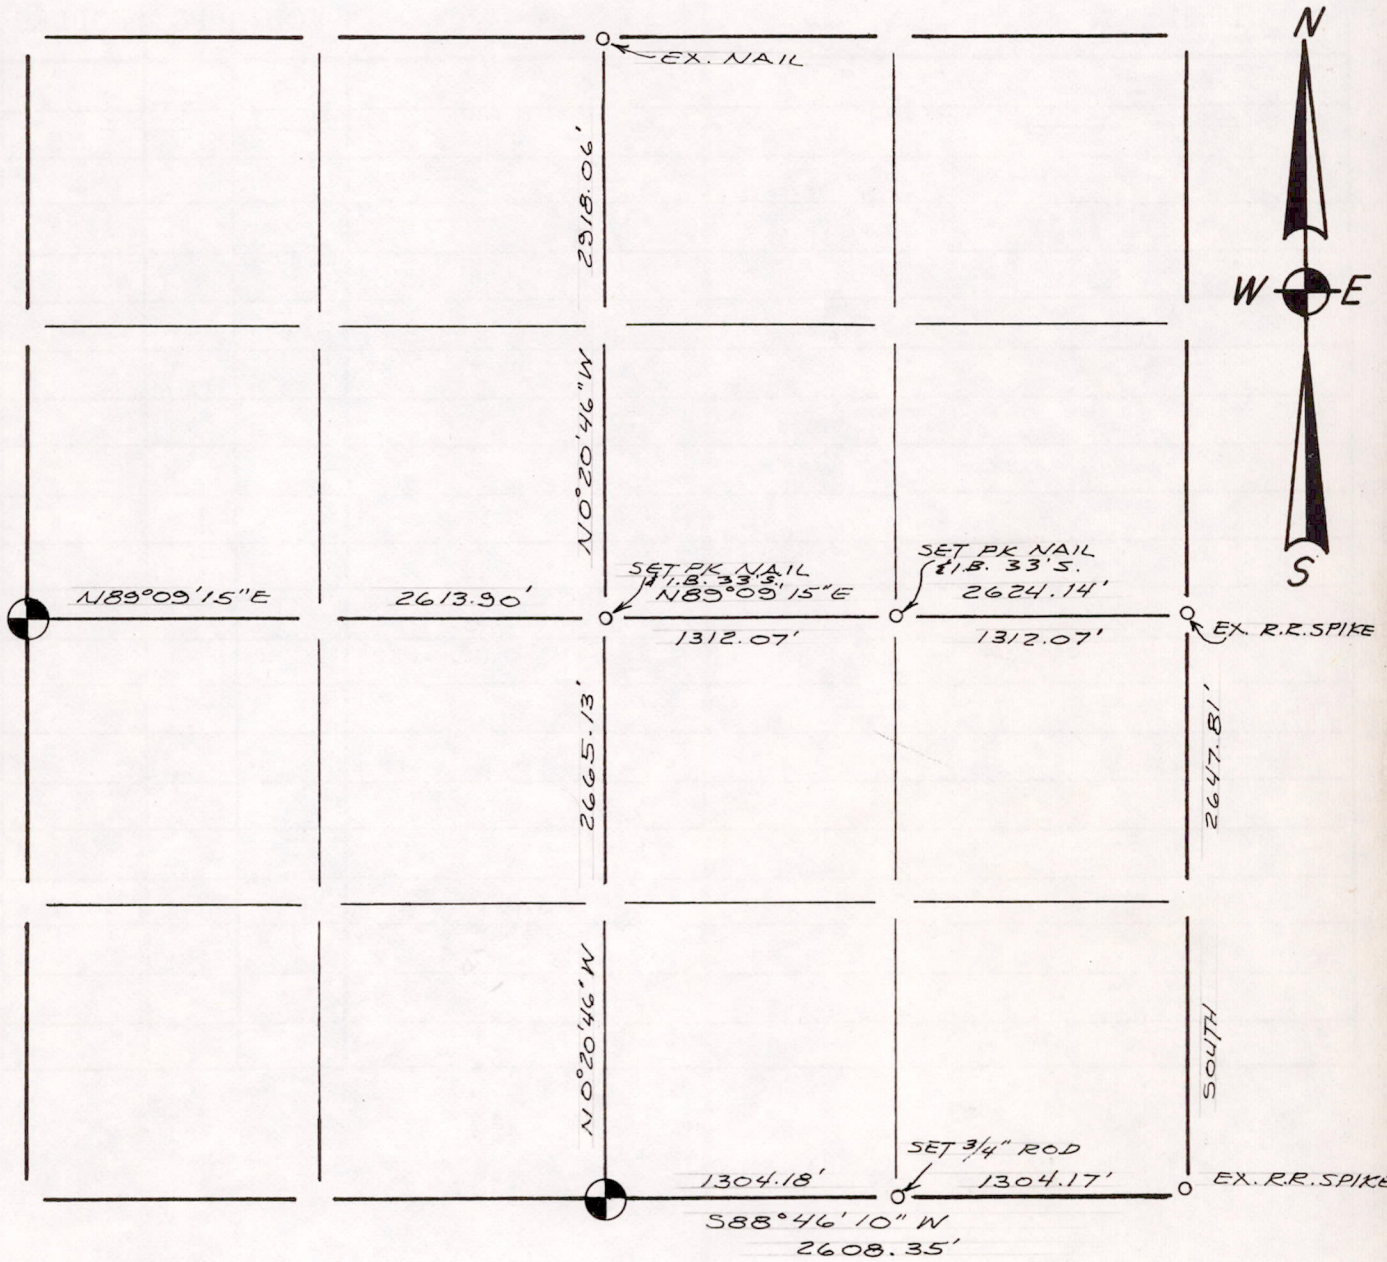

Section Summary and Index

Section 4 Town 14 Range 7

LEGEND

- ⊕ - Harrison cast iron monument.
- - Stone or concrete monument.
- - Other _____

Frederic W. Zietlow
 9-SEPT. 1974

Sec04140700001