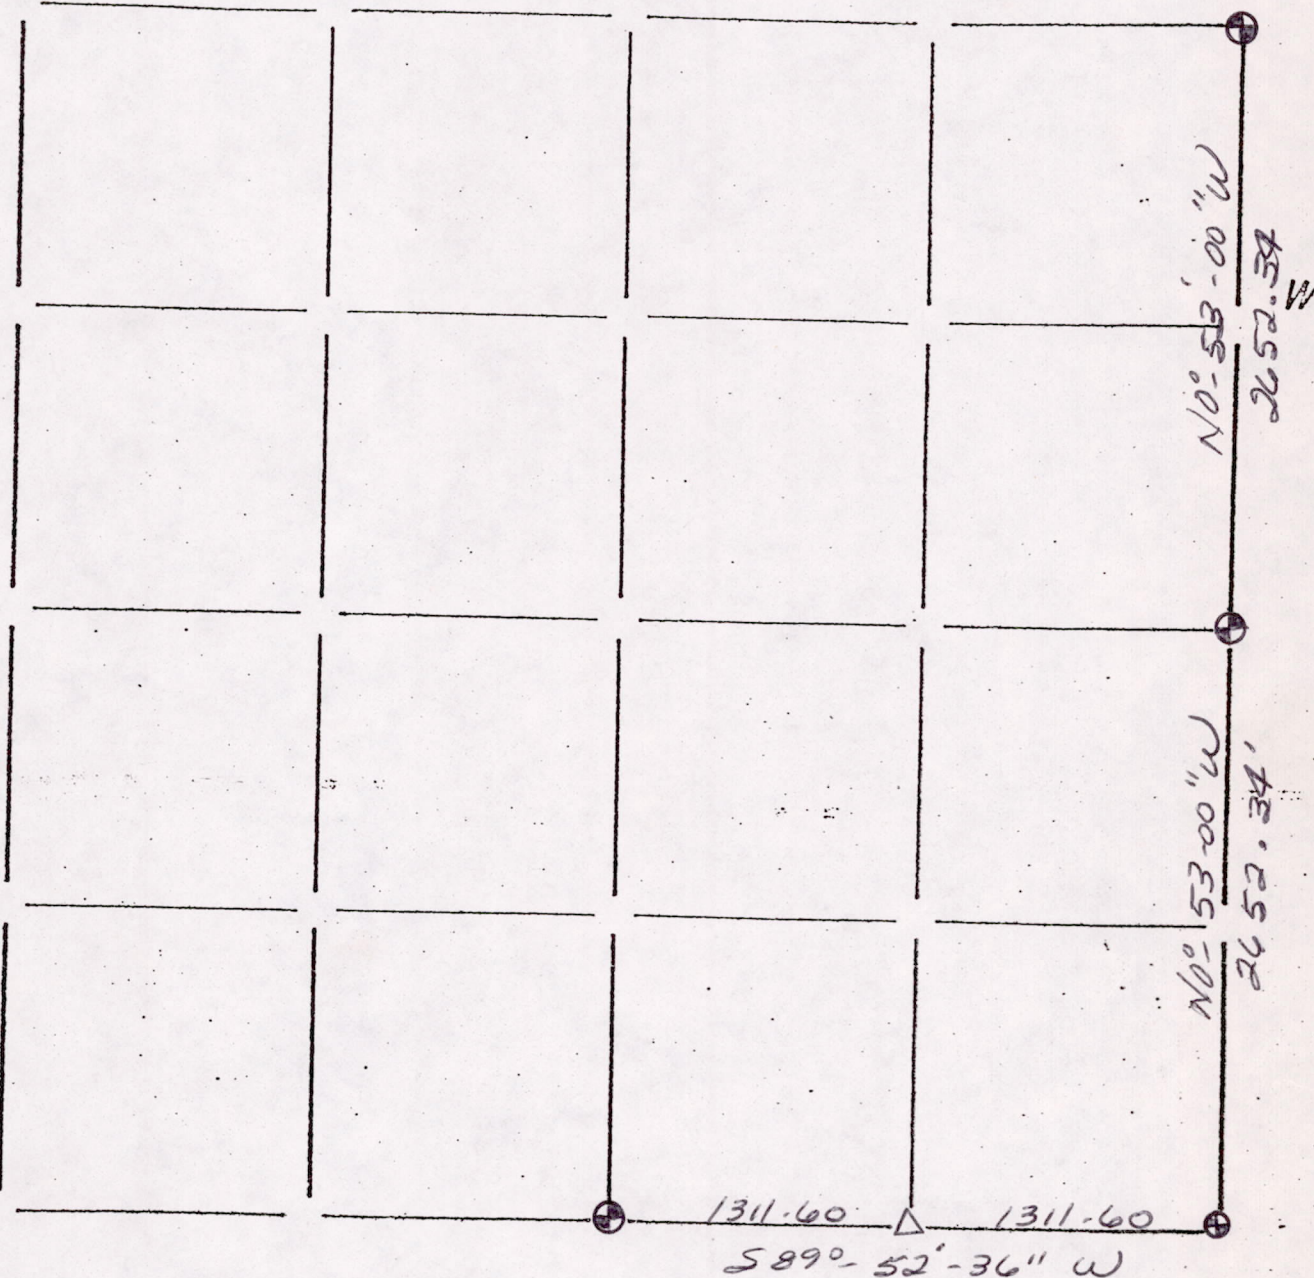

Section Summary and Index

8 Section T14N Town R7E Range
 TOWN OF NEW HAVEN

LEGEND

- ⊕ - Harrison cast iron monument.
- - Stone or concrete monument.
- - Other _____
- △ RR SPIKE

Ken Schuette
 12 July 1979