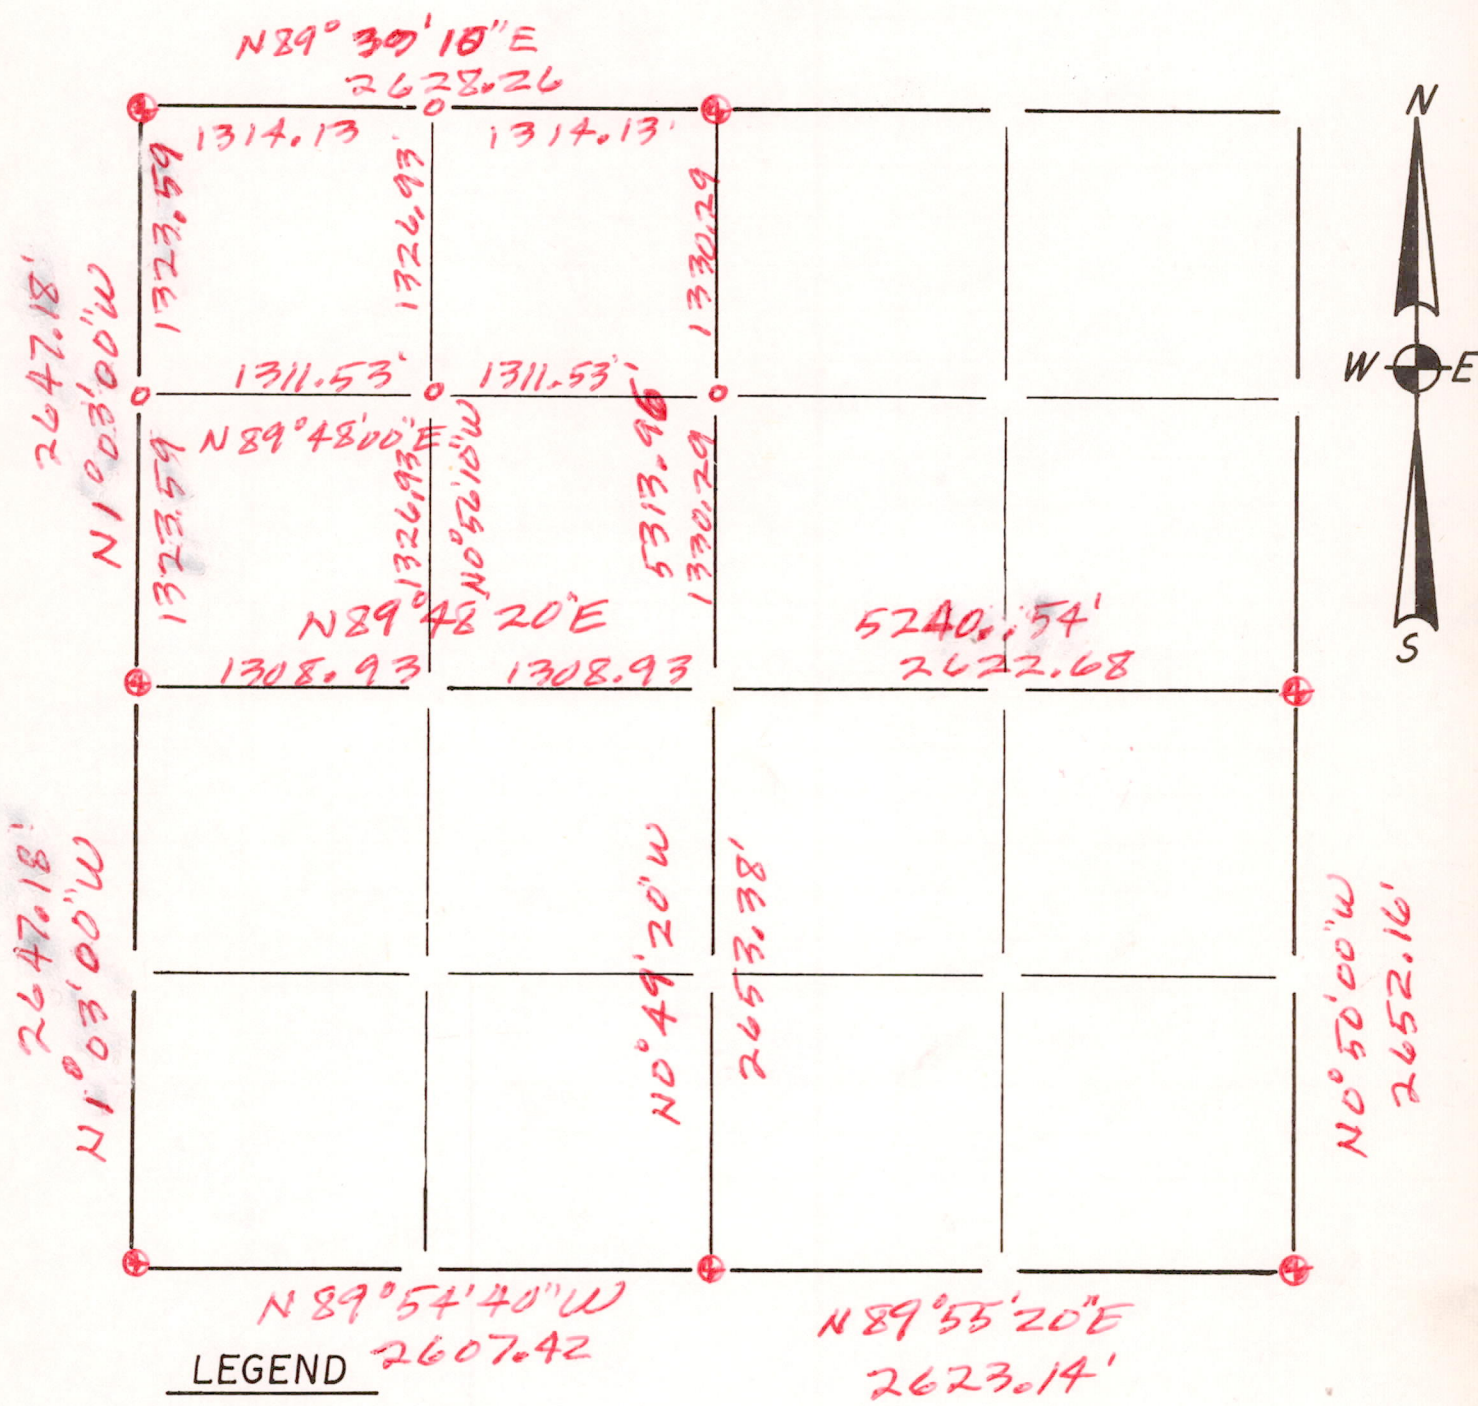

Section Summary and Index

8 - 14 - 7
 Section Town Range

LEGEND

- ⊕ - Harrison cast iron monument.
- - Stone or concrete monument.
- - Other 3/4" x 24" rod

Rounded to nearest 10"

Sec 08140700003

Dec 8, 1981