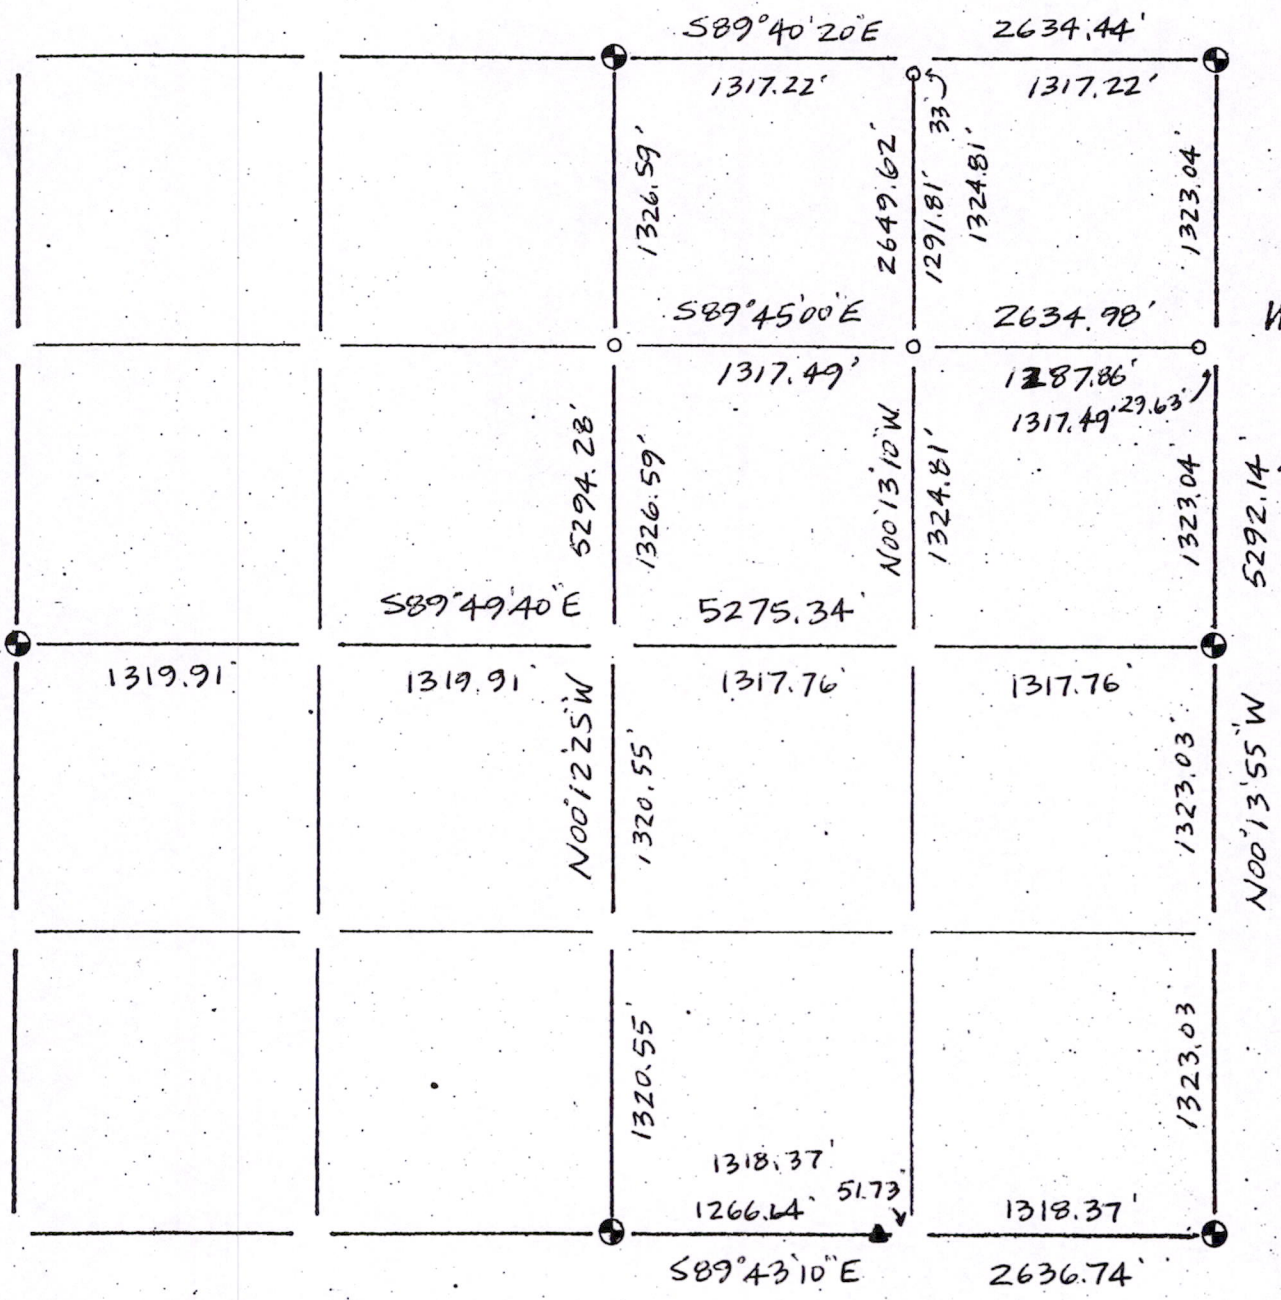

Section Summary and Index

20 - 14N - 7E
 Section Town Range

LEGEND

- ⊕ - Harrison cast iron monument.
- - Stone or concrete monument.
- - Other SET 3/4 ROD
- ▲ - FOUND PK IN CENTERLINE

[Handwritten Signature]
 19 DEC 2006

Sec 20, 140700002