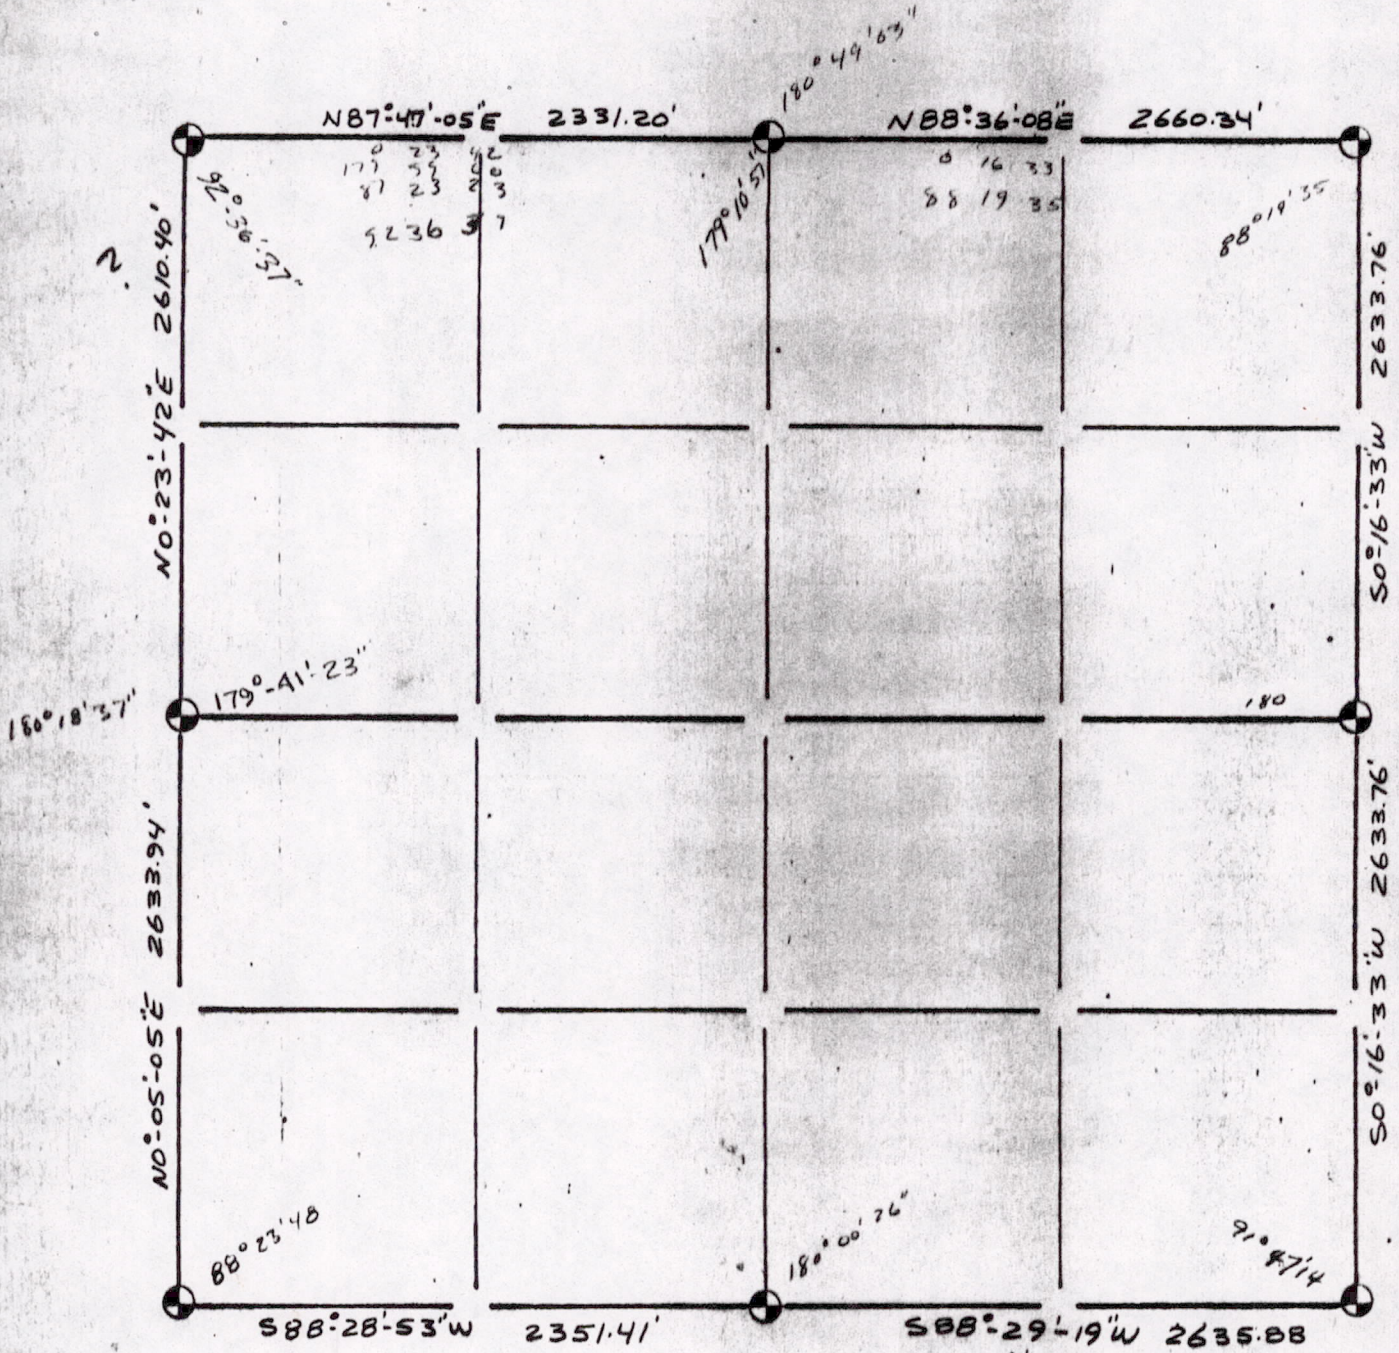

Section Summary and Index

18 Section 14N Town 7E Range

LEGEND

- ⊕ - Harrison cast iron monument.
- - Stone or concrete monument.
- - Other

Close. / part per  
187048472      8/28/50  
594

*Frederic W. Zietlow*  
 JULY 31, 1975