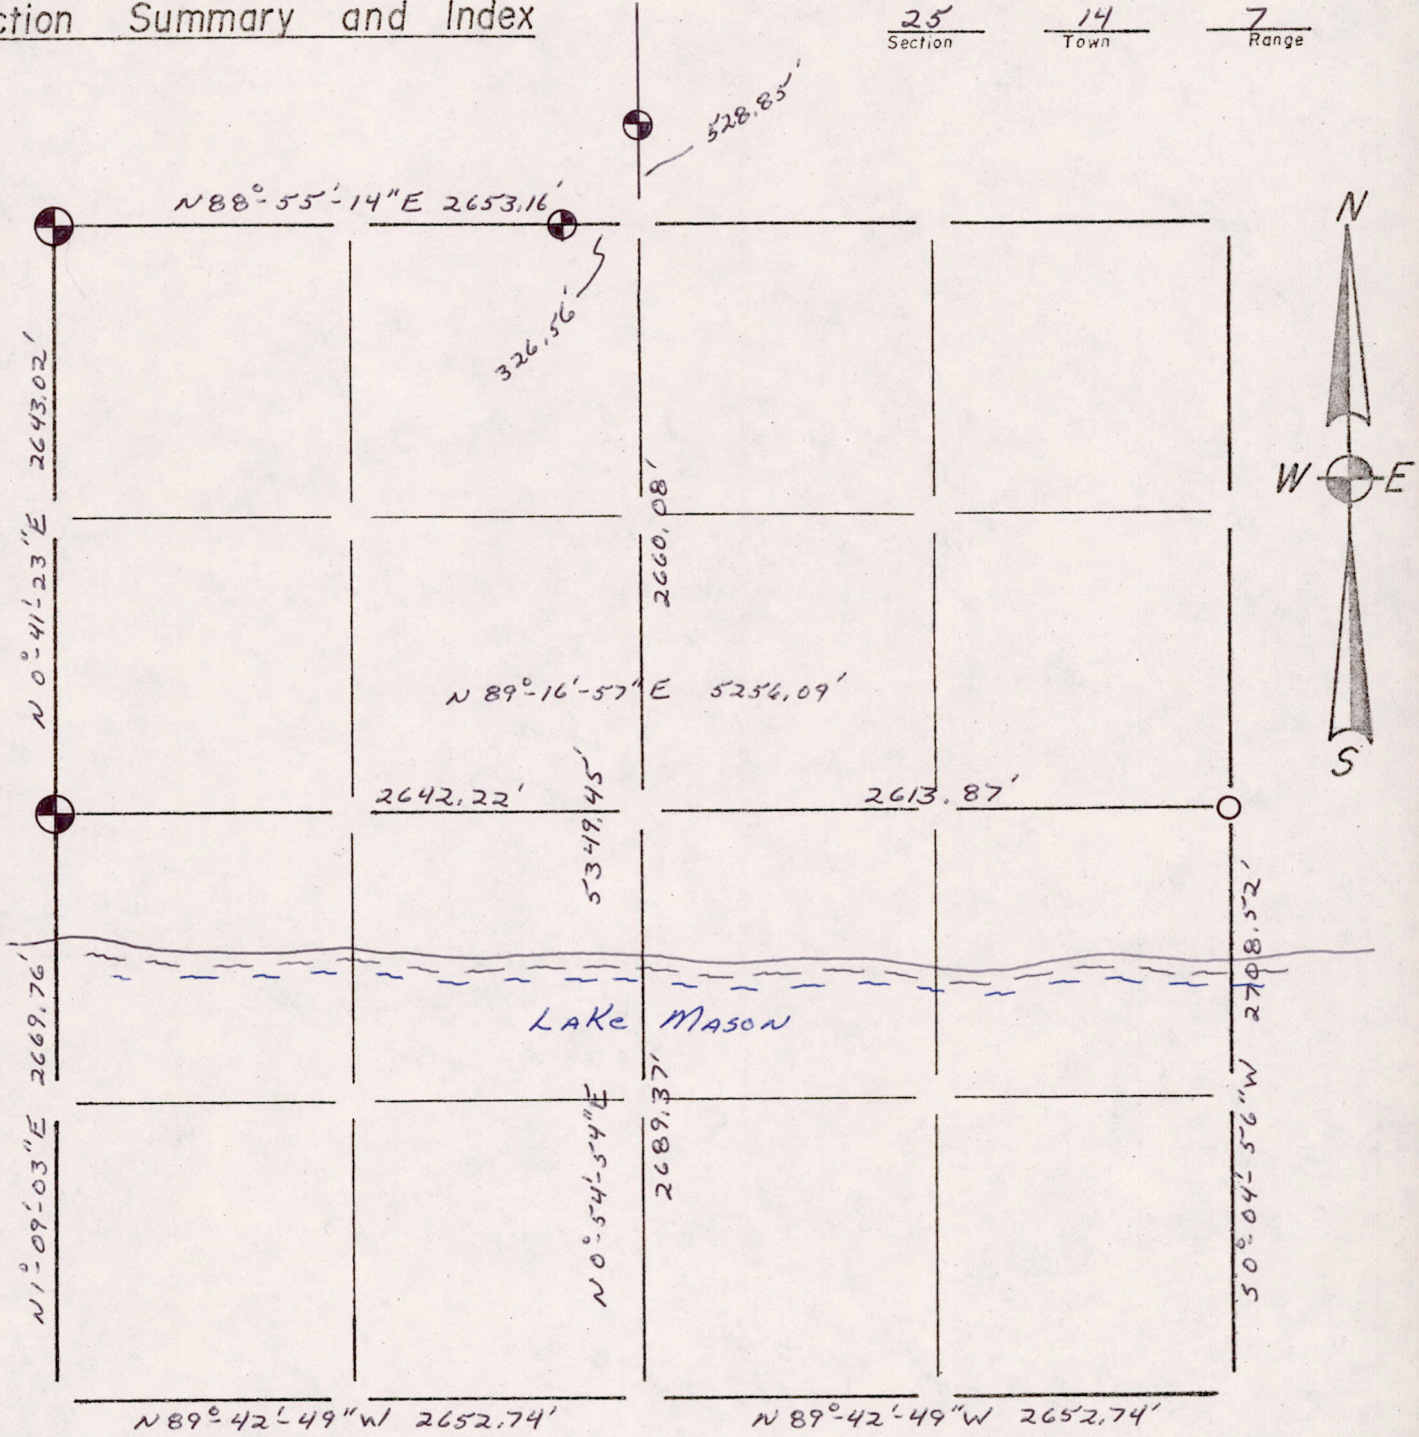

Section Summary and Index

25 Section 14 Town 7 Range

LEGEND

- ⊕ - Harrison cast iron monument.
- - Stone or concrete monument.
- - Other Nail Set by CARNS & Assoc.
- ⊖ - HARRISON MEANDER
- Slim Line

Allen D. Rohde
12-29-76