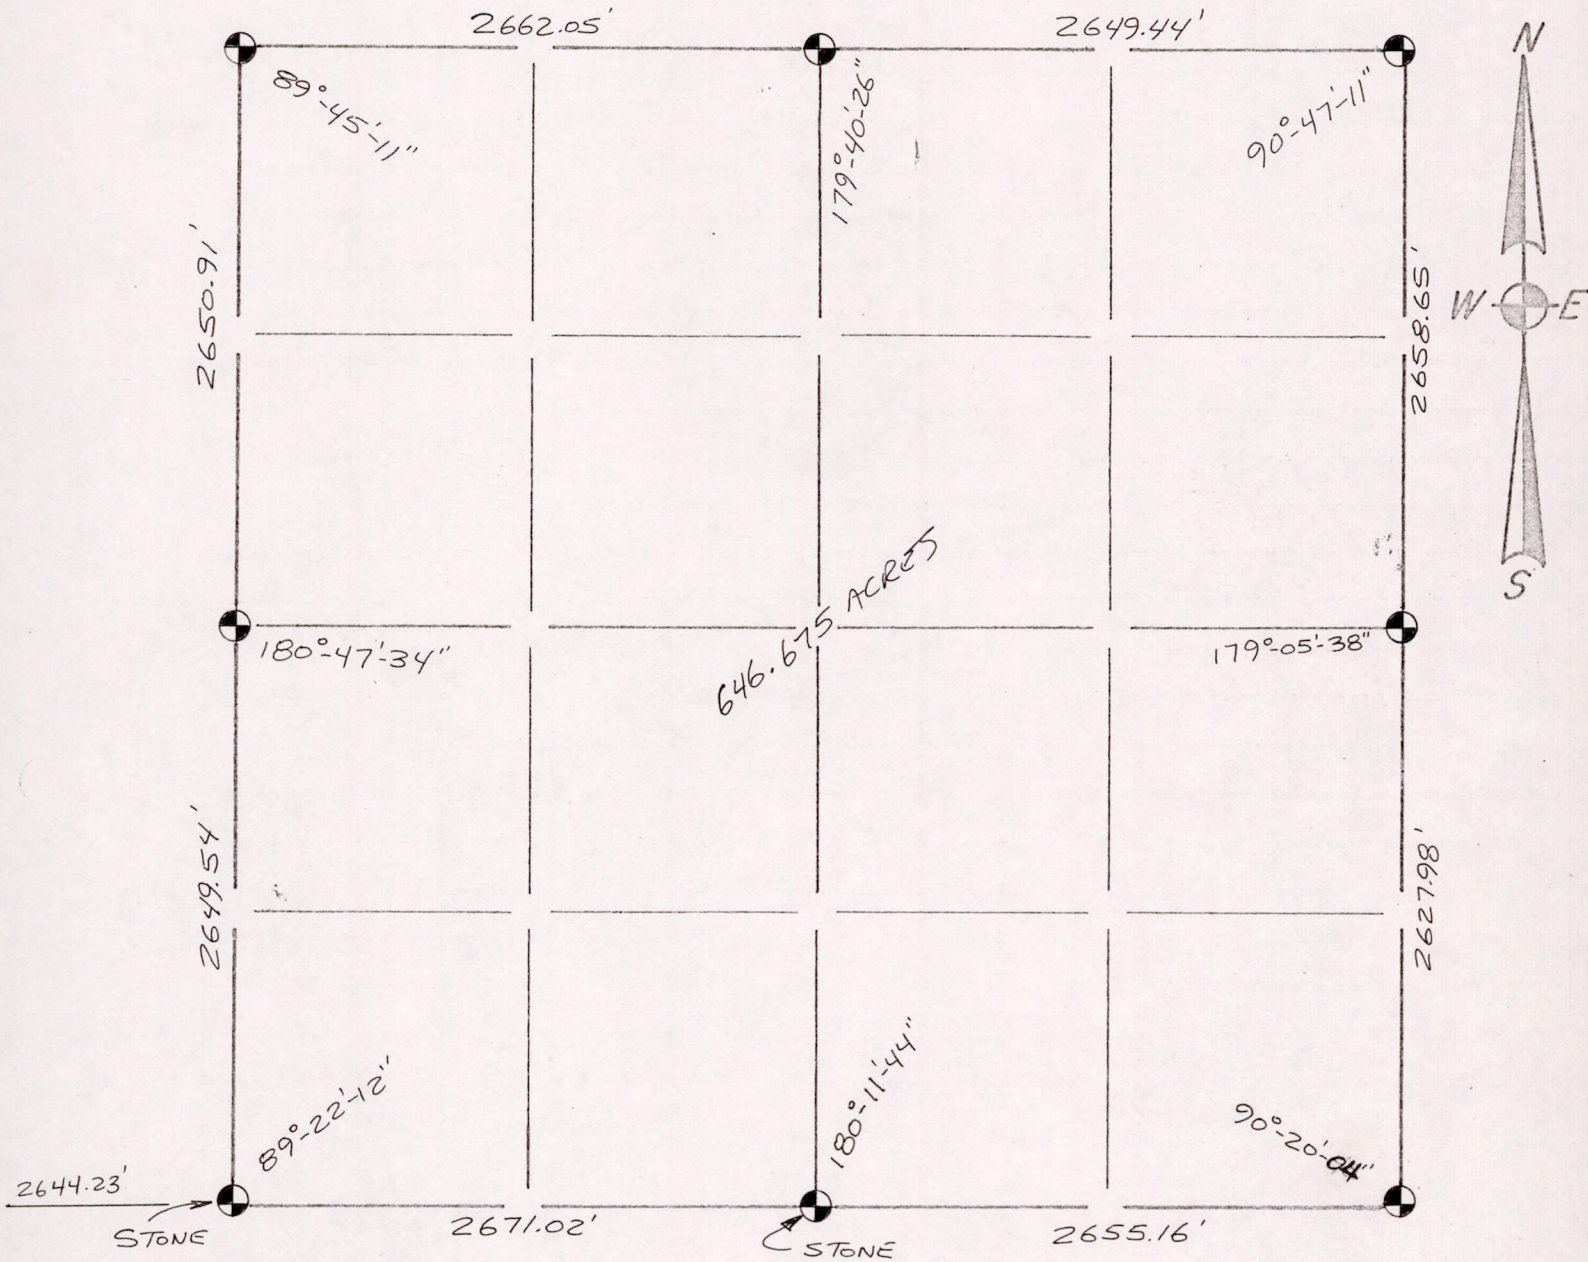

Section Summary and Index

32 Section 14N Town 7E Range

LEGEND

- ⊙ - Harrison cast iron monument.
- - Stone or concrete monument.
- - Other _____
- _____
- _____
- _____

Frederic W. Zietlow
 JULY 31, 1975

Sec 32140700002