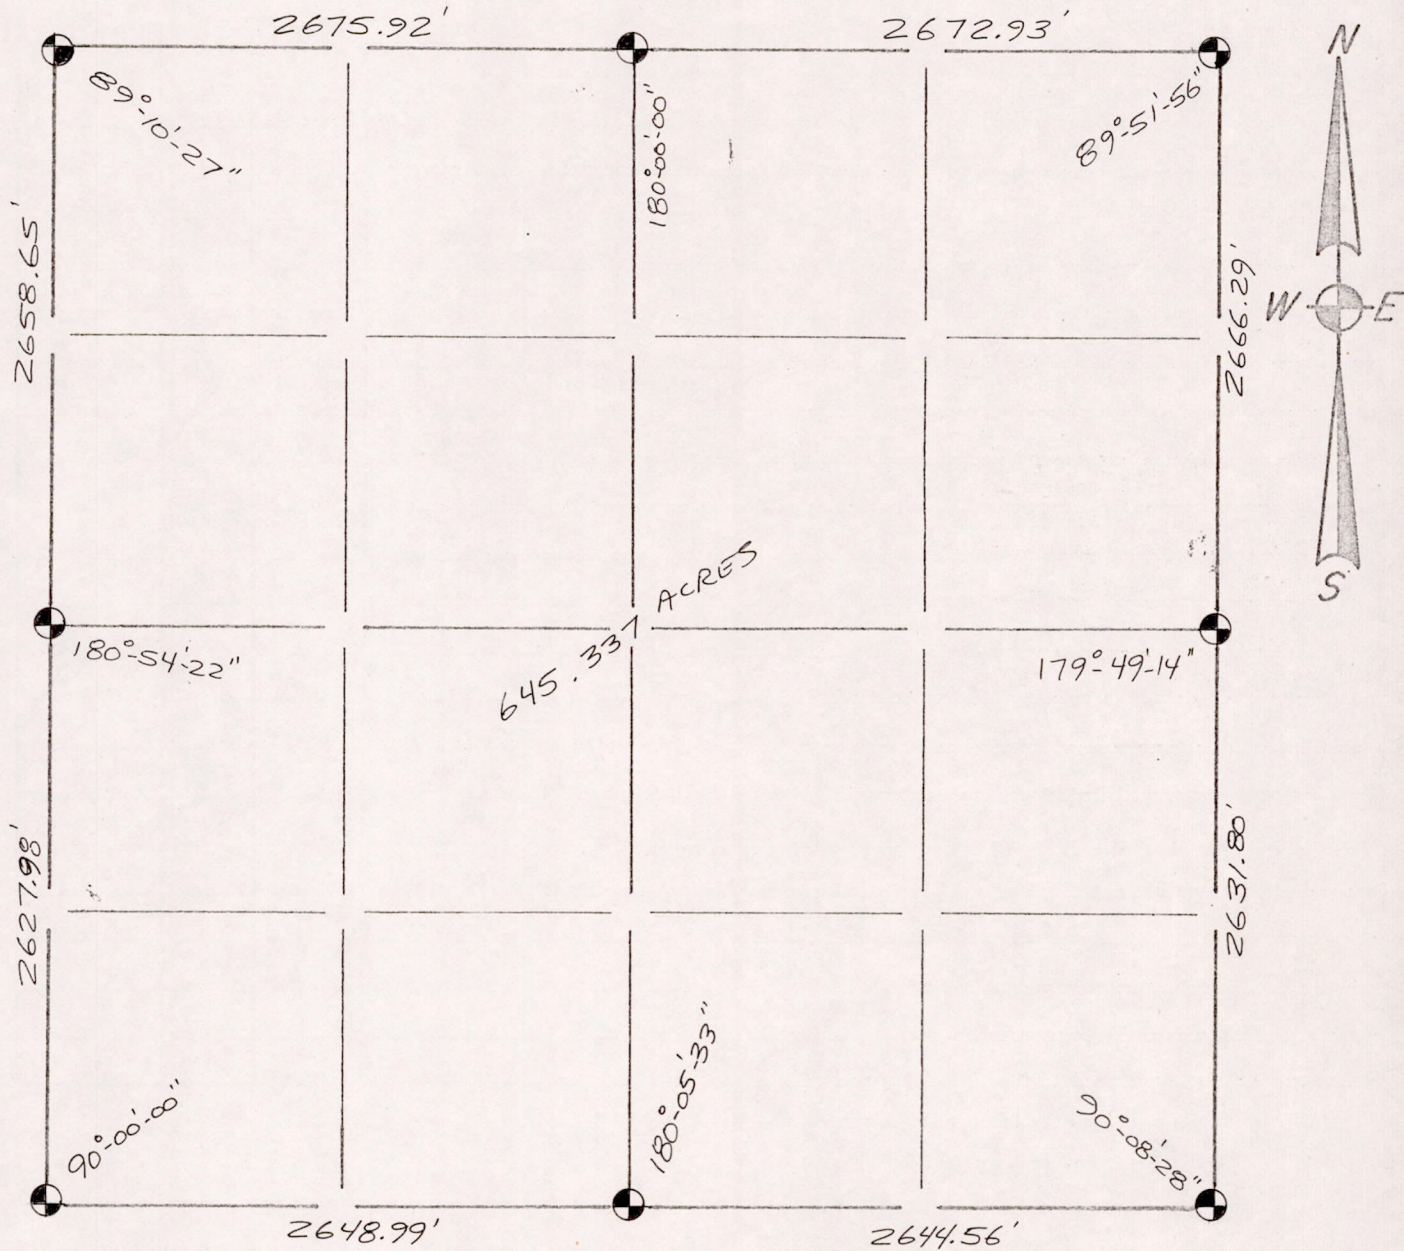

Section Summary and Index

33 Section 14N Town 7E Range

LEGEND

- ⊙ - Harrison cast iron monument.
- - Stone or concrete monument.
- - Other _____

Sec 33140700001

Frederic W. Zietlow
 JULY 31, 1975