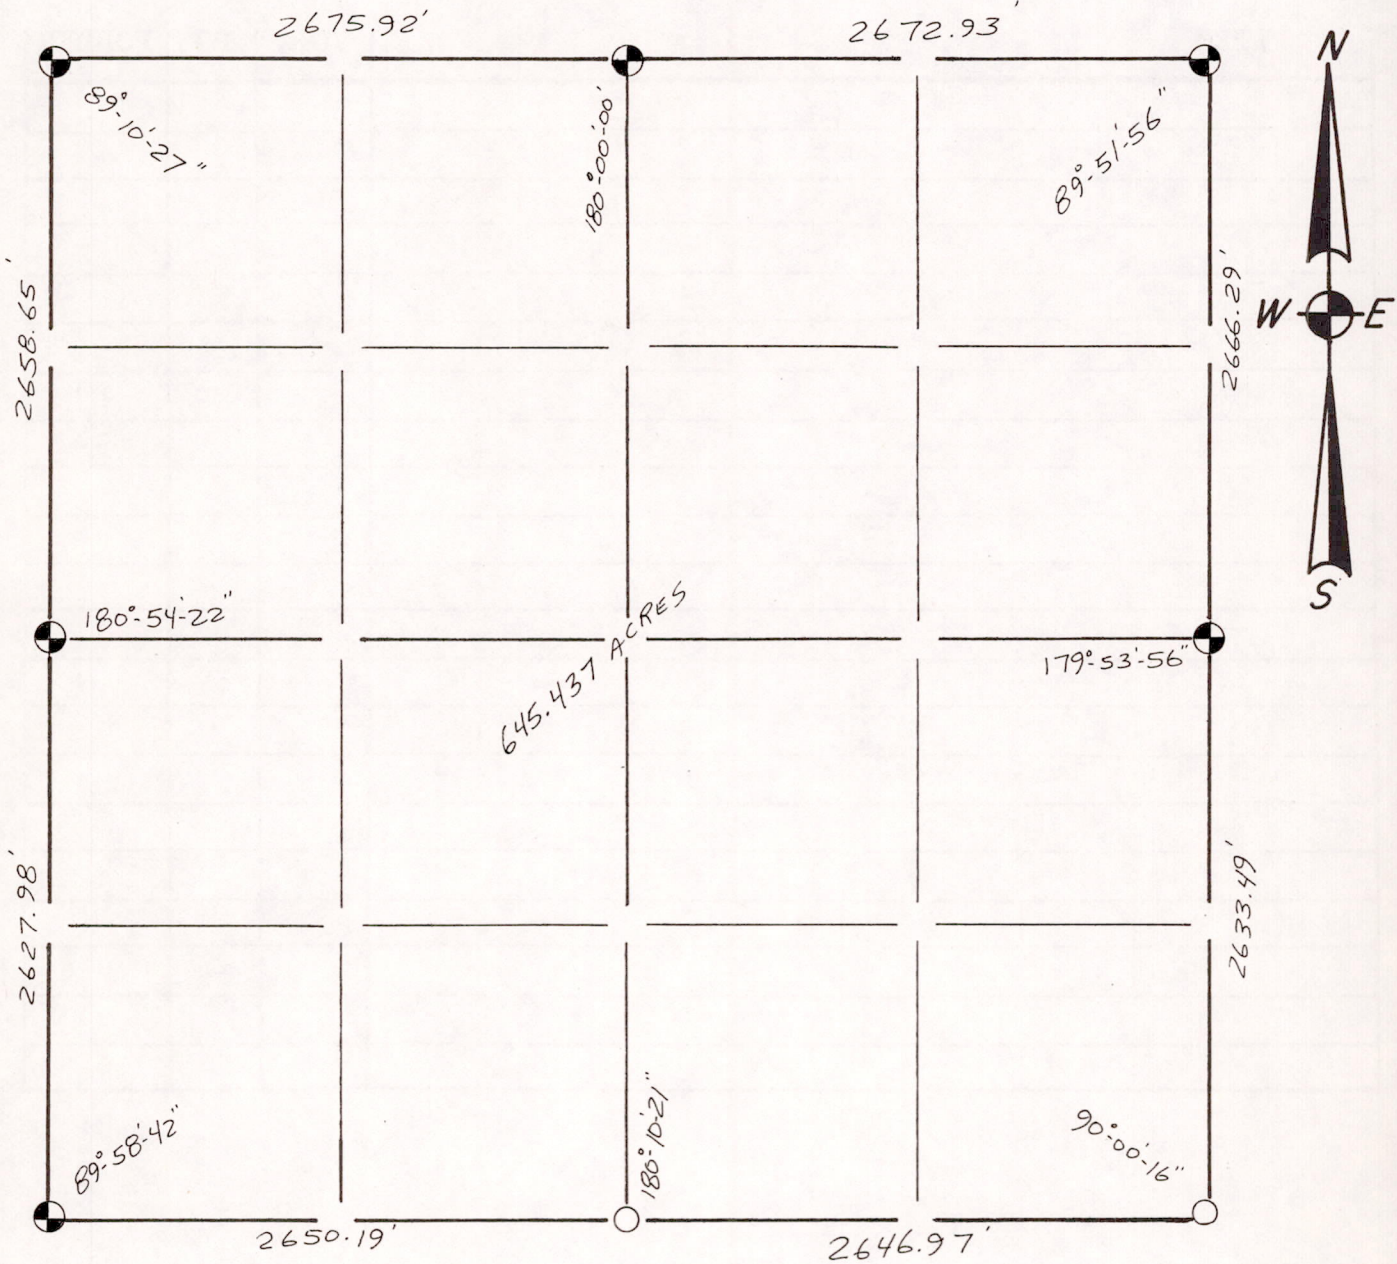

Section Summary and Index

Section 33 Town 14N Range 7E

LEGEND

- ⊕ - Harrison cast iron monument.
- - Stone or concrete monument.
- - Other 6" ALUMINUM CAPPED MONUMENT  
SET IN CONCRETE

*Frederic W. Zietlow*  
12-29-76