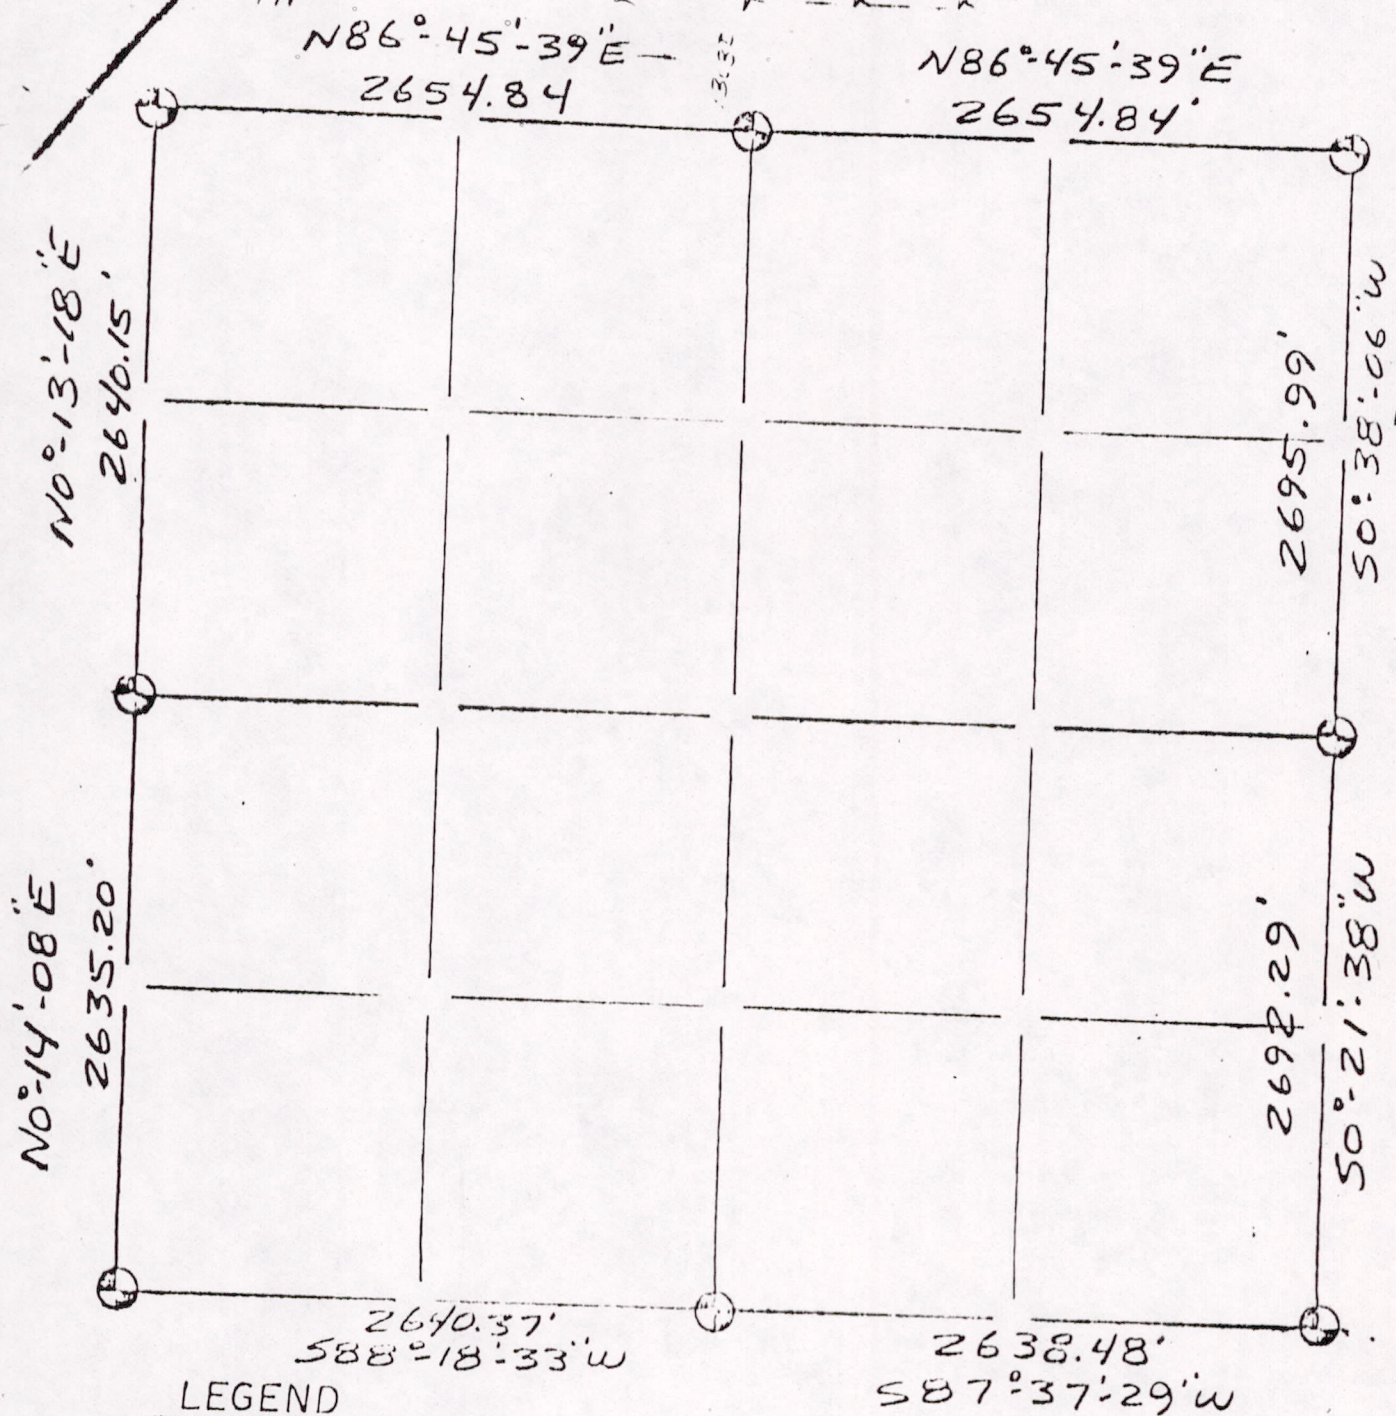

Summary and Index

Foot
79750

Section 10 - 15N - 6E Range

LEGEND

- ⊙ - Harrison cast iron monument.
- - Stone or concrete monument.
- - Other

188031371

Sec 10 150600001

Frederic W. Zietlow
FEB. 25, 1975