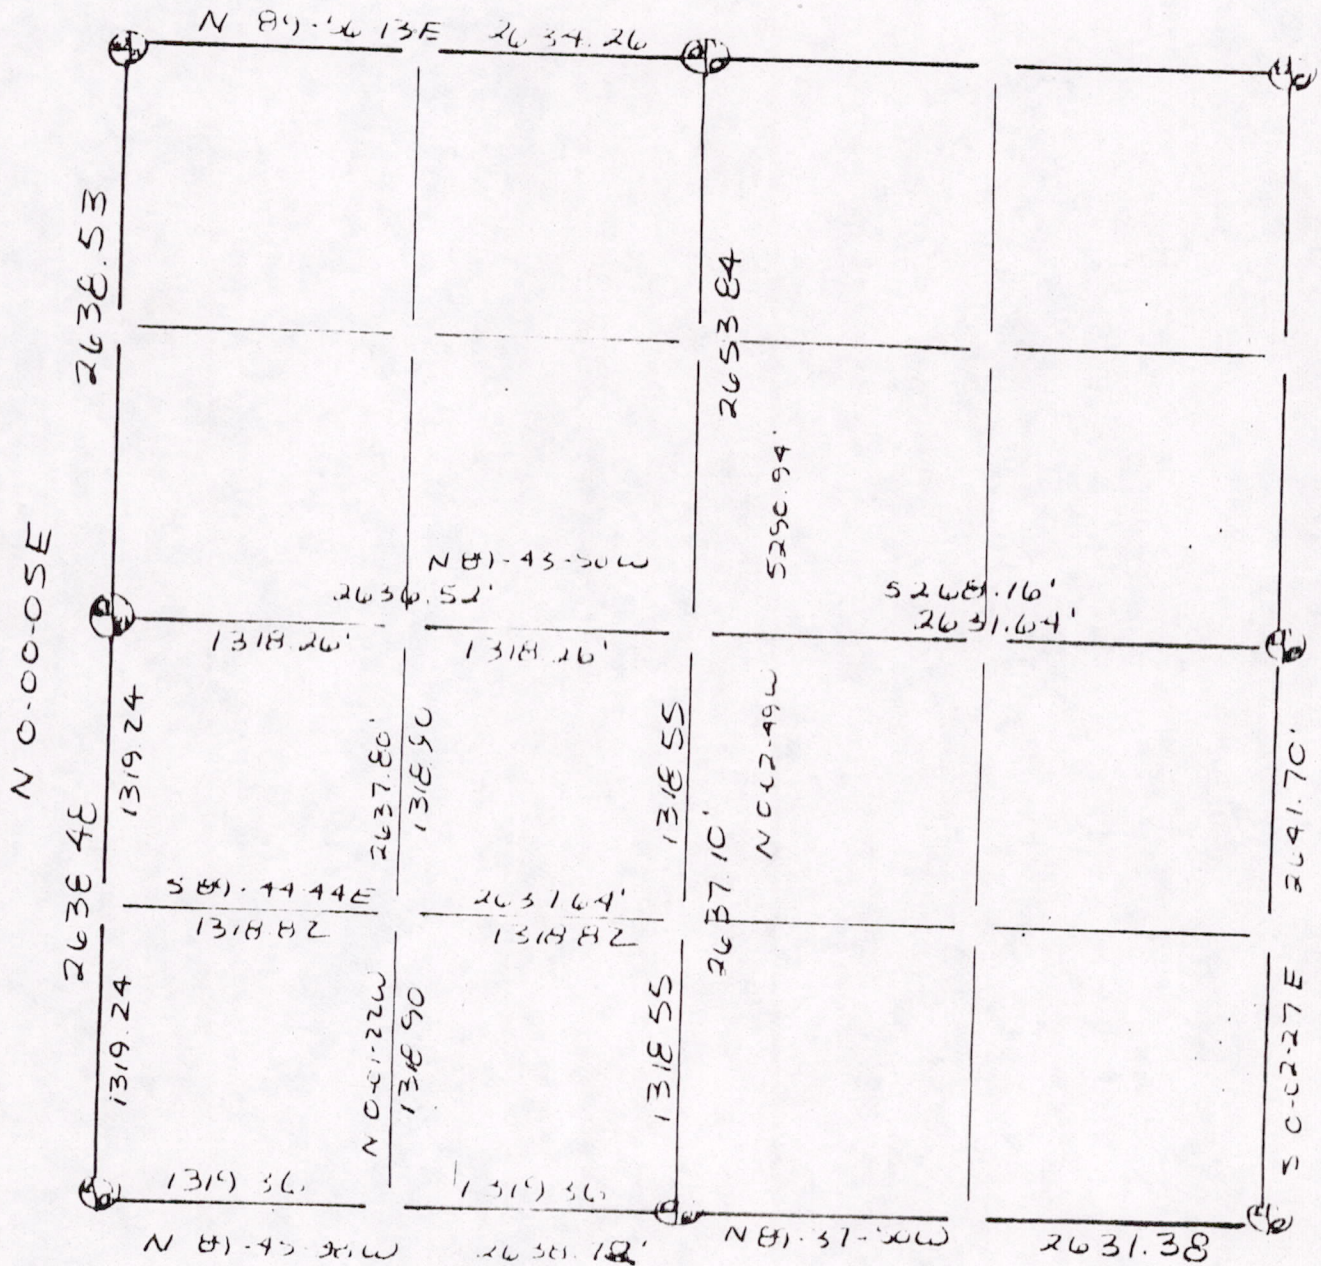

Section Summary and Index

14 - 15 - 6
 Section Town Range

LEGEND

- - Harrison cast iron monument.
- - Stone or concrete monument.
- - Other _____
- _____
- _____
- _____

SEE SURVEY FOR
 WIEKZ BICKI.

Sec 14150600001