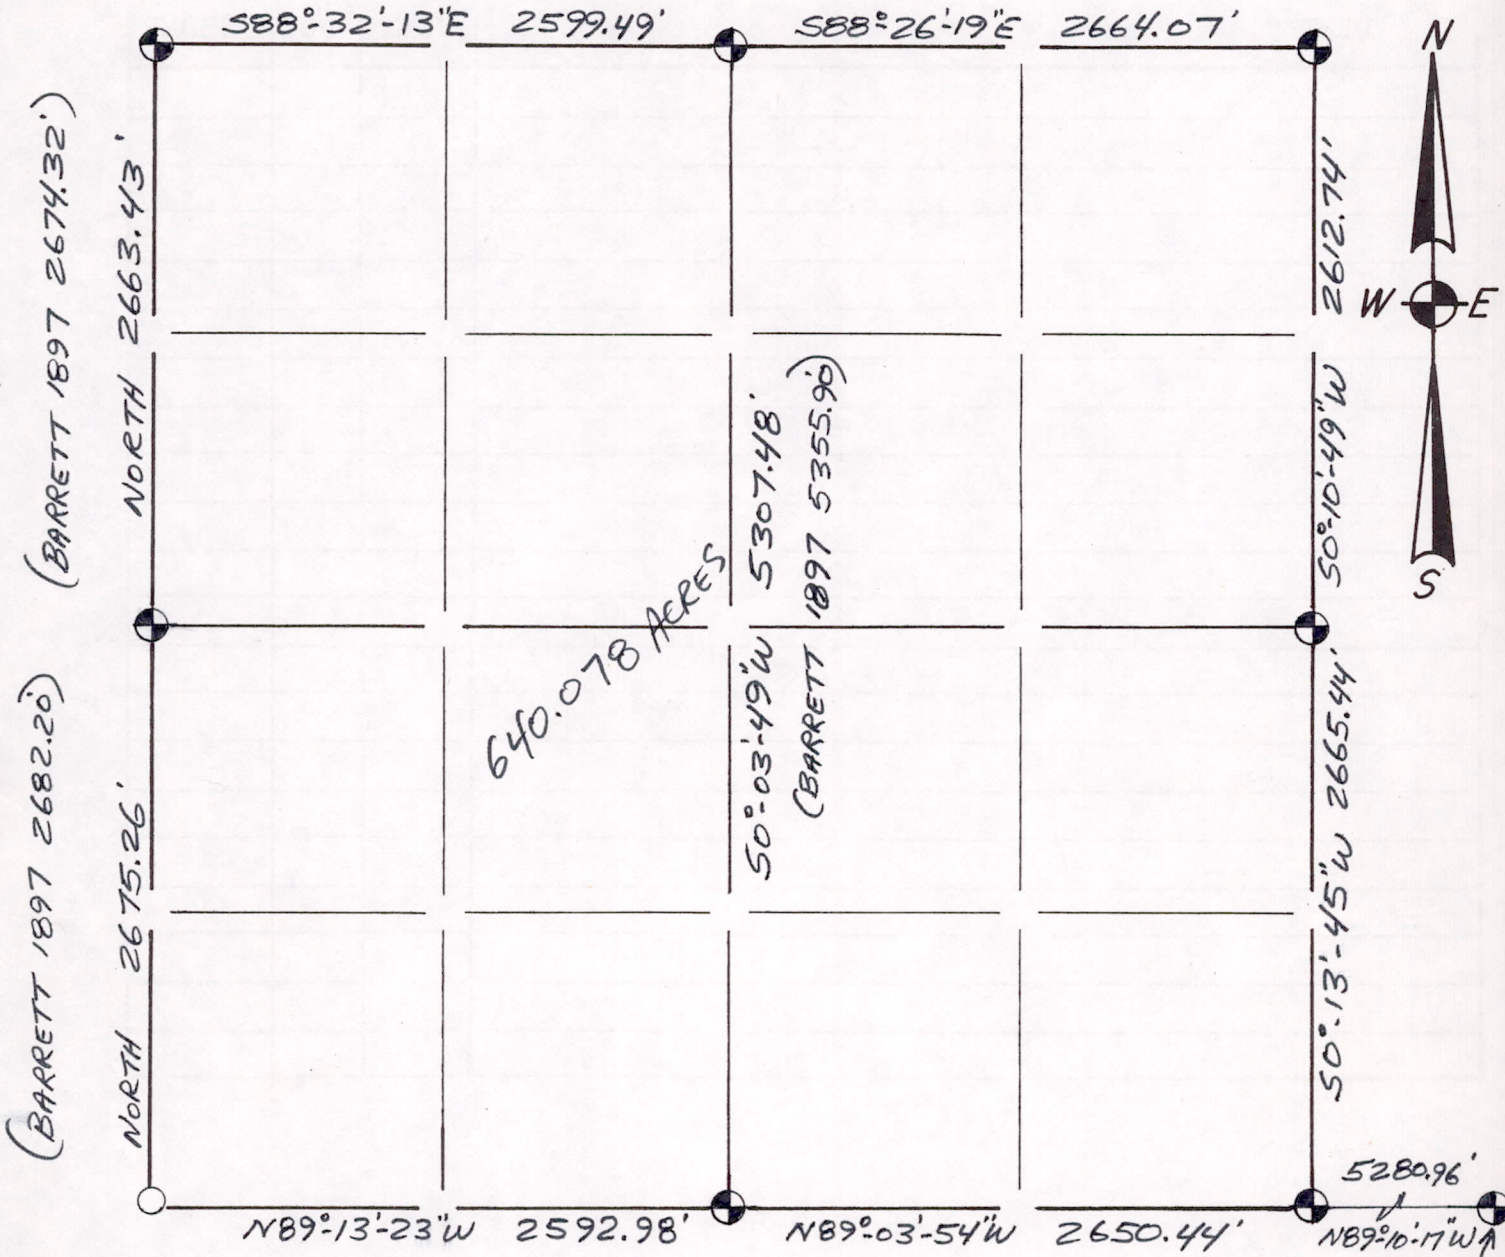

Section Summary and Index

35 - 15N - 6E
 Section Town Range

LEGEND

- ⊙ - Harrison cast iron monument.
- - Stone or concrete monument.
- - Other FOUND 3/4" X 24" IRON BAR

Sec 35150600001

Frederic W. Zietlow
 5-26-76