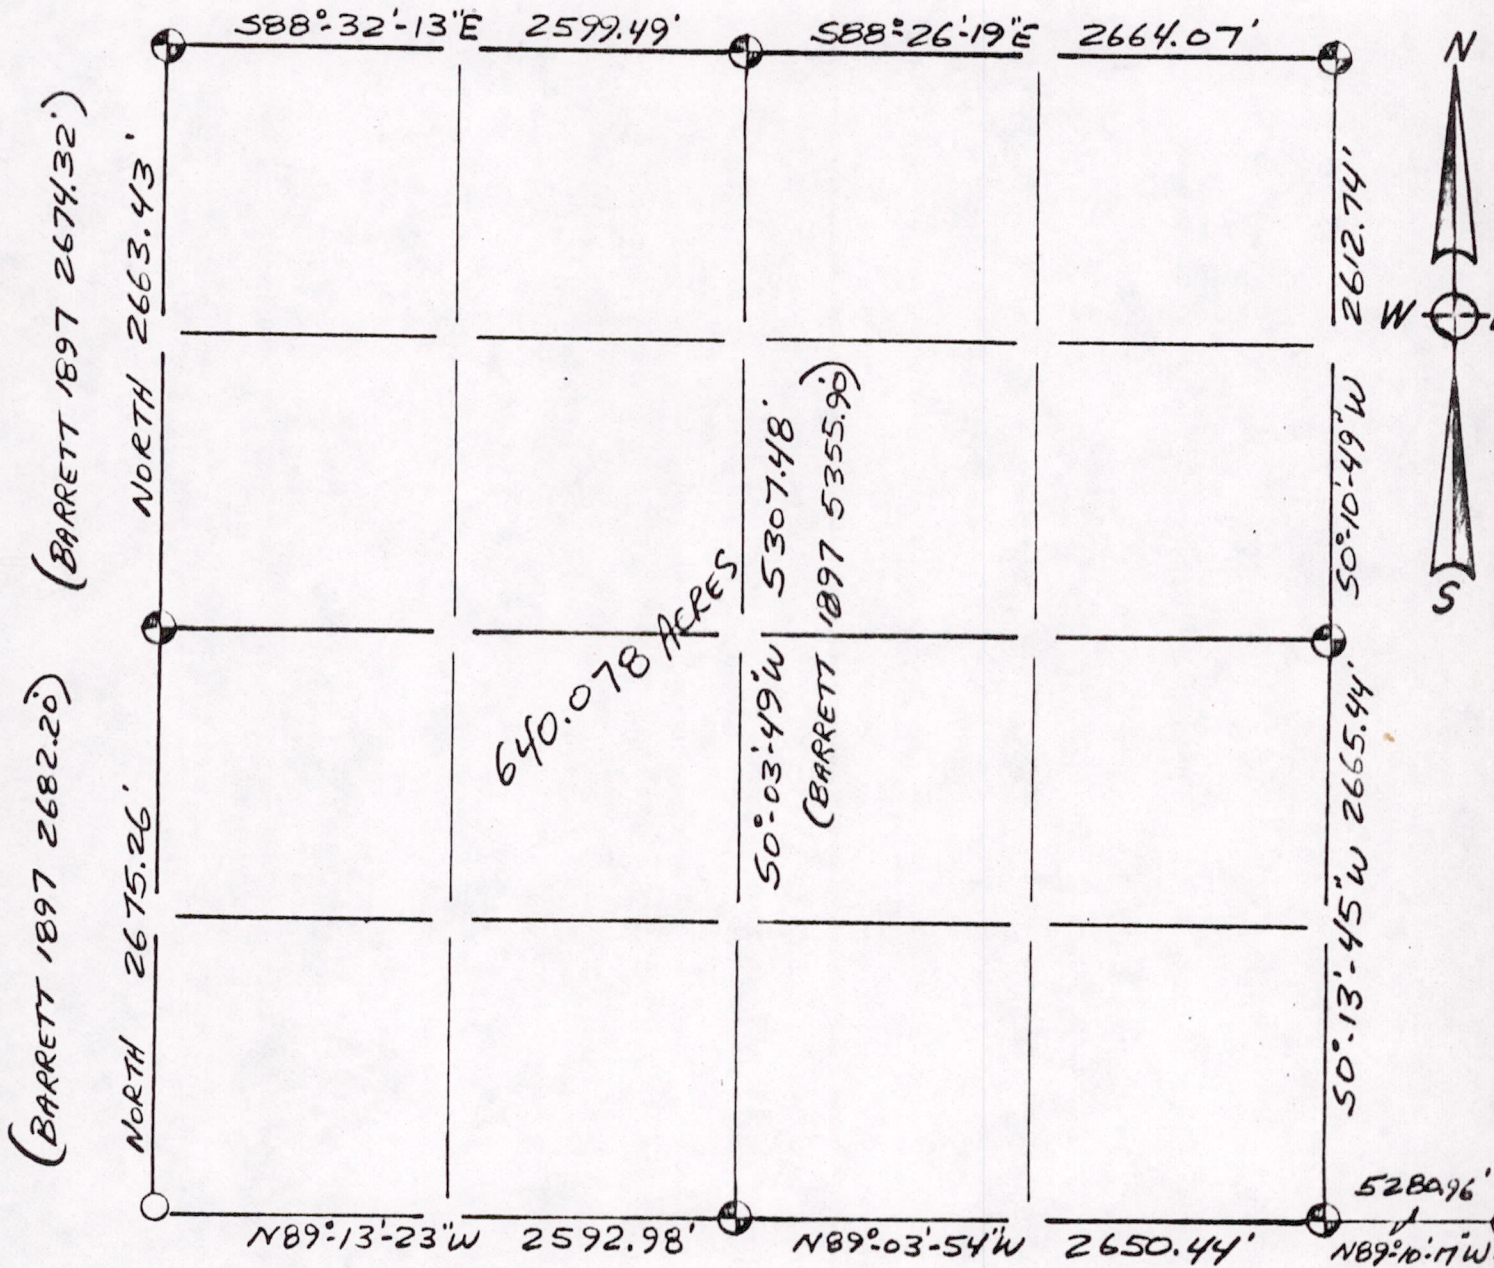

Section Summary and Index

35 - 15N - 6E  
 Section Town Range

LEGEND

- ⊙ - Harrison cast iron monument.
- - Stone or concrete monument.
- - Other FOUND  $3/4 \times 24$ " IRON BAR

1440535.46

Sec 35150600002

Frederic W. Zietlow

TOWNSHIP CORNER