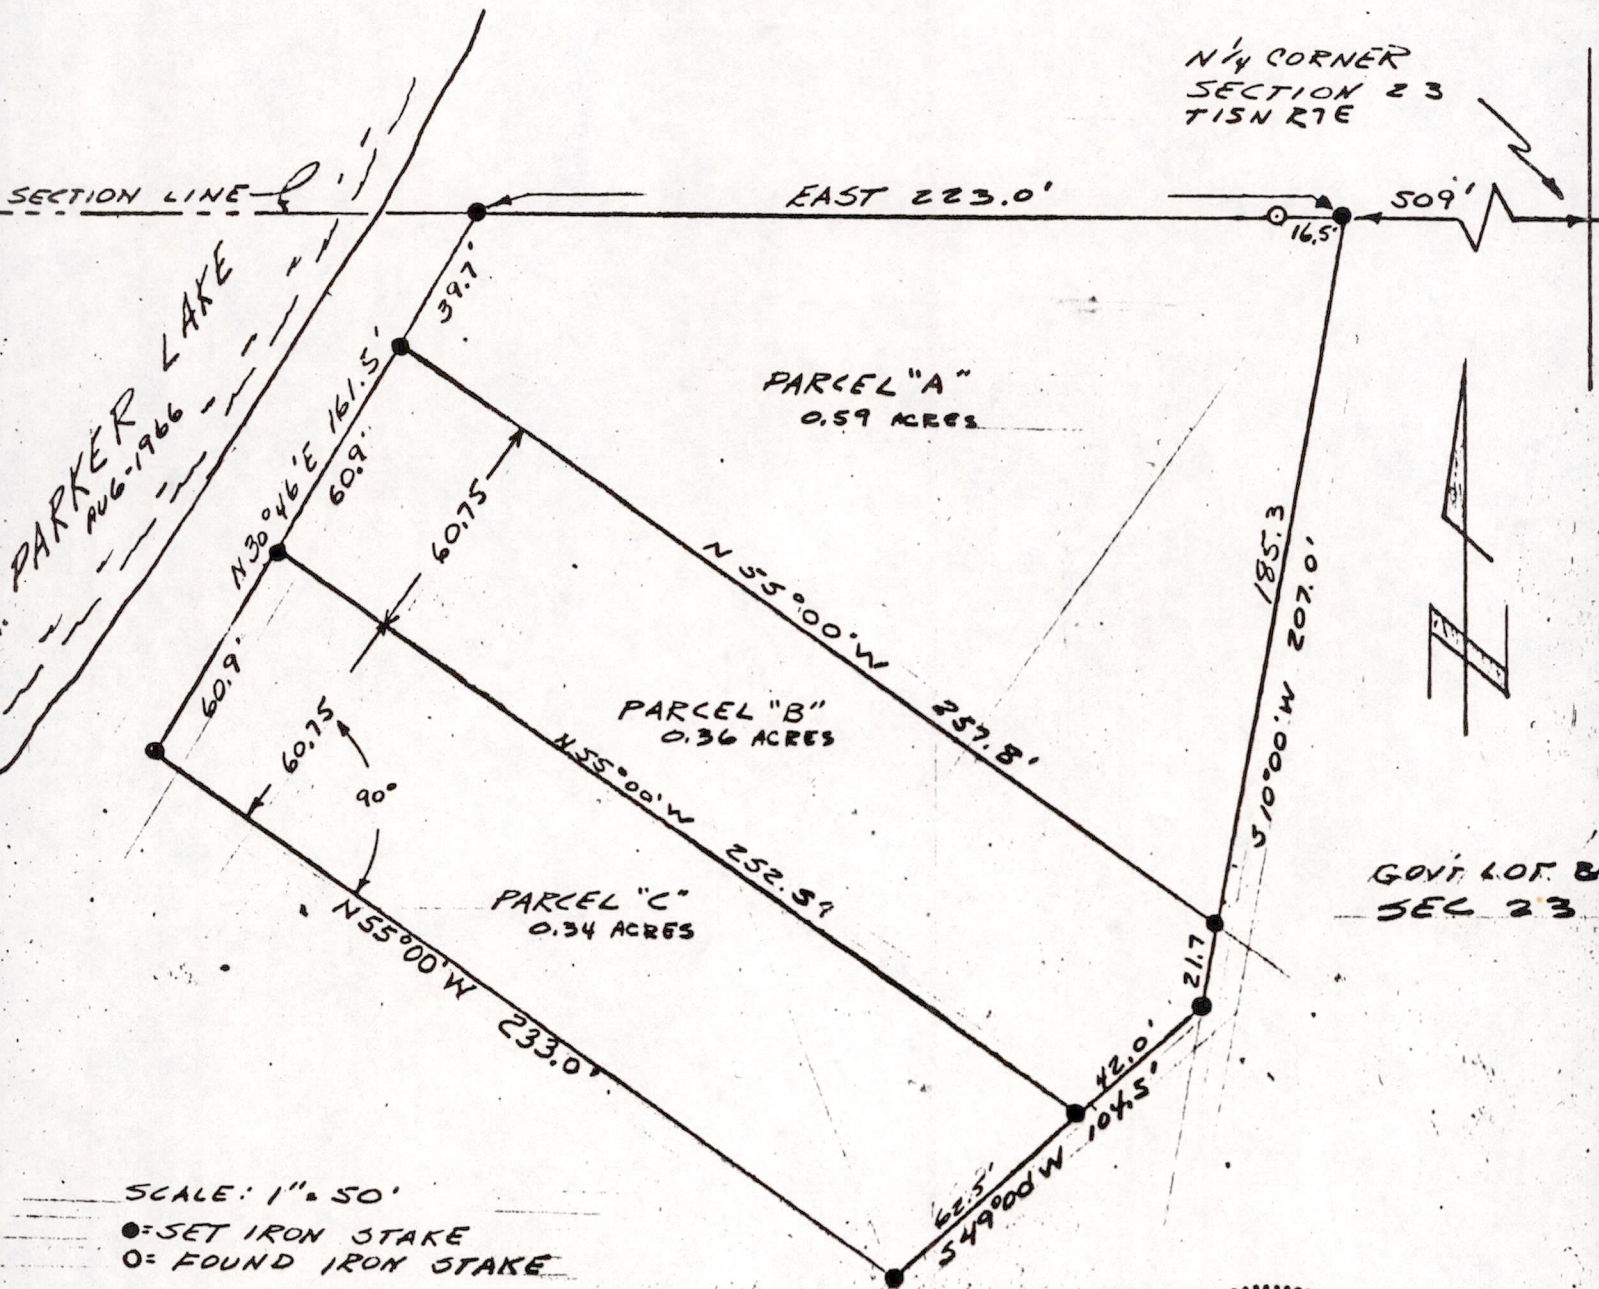

SKETCH OF SURVEY
 for
 LOIS KORDA
 ON PARKER LAKE

SHEET 1 OF 2 SHEETS

GOVT LOT 8
 SEC 23

SCALE: 1" = 50'
 ● = SET IRON STAKE
 ○ = FOUND IRON STAKE

As Given By
 Mid-State Associates
 Baraboo, Wisconsin
 October 31, 1966

Alfred Emil Schneider
 Nov 8 46

POS23150711001