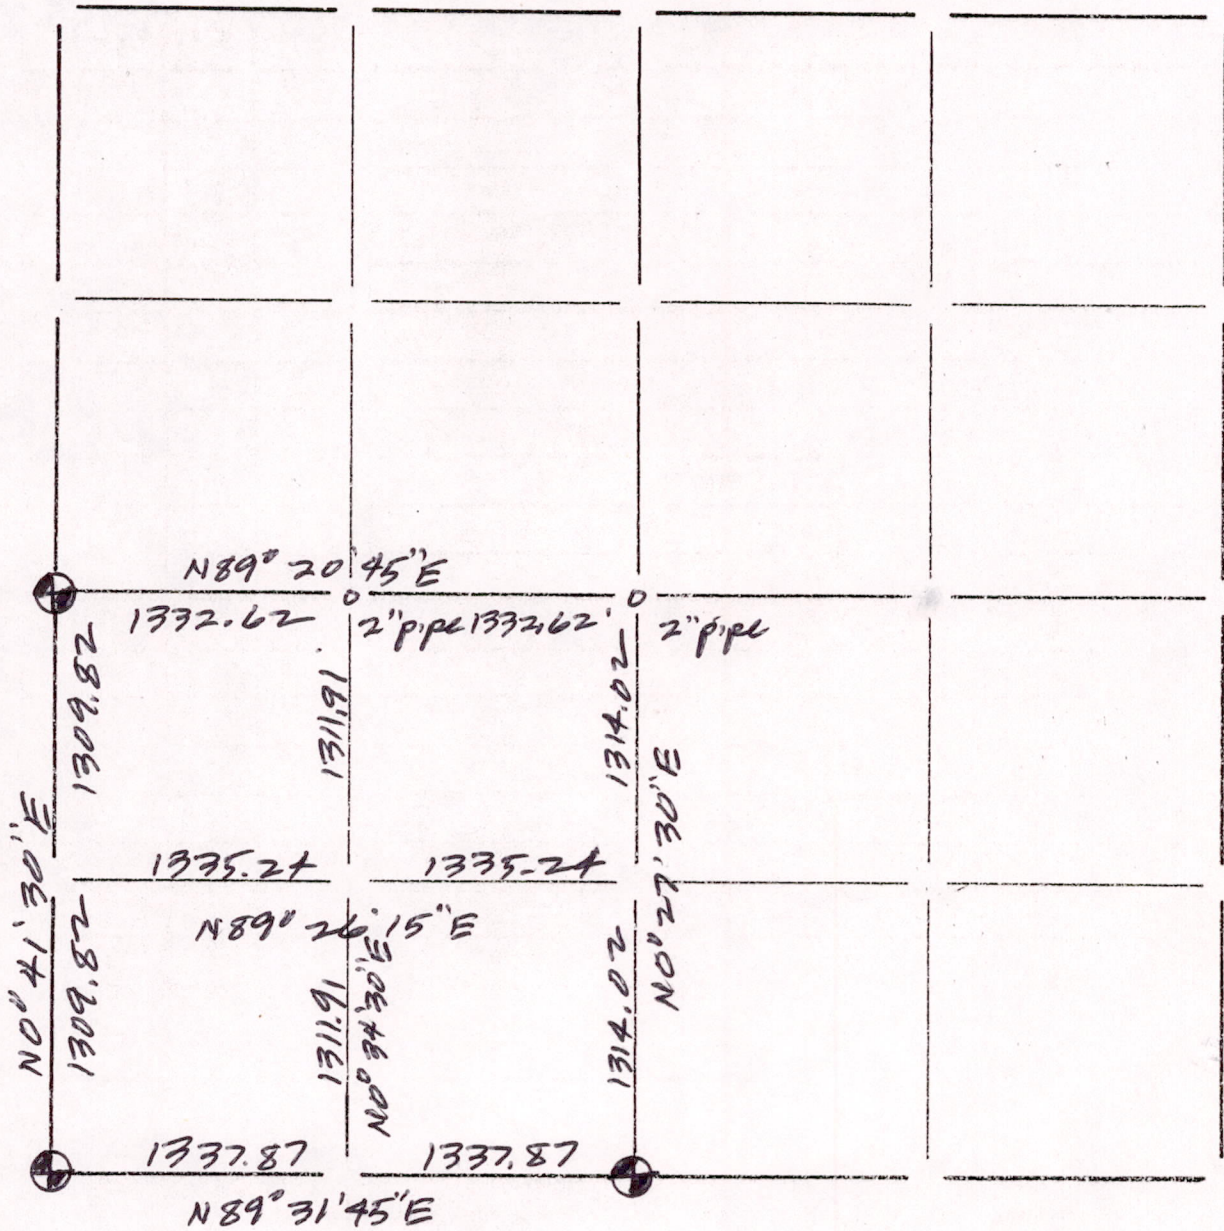

Section Summary and Index

Section 1 - 15 - 7
 Town Range

LEGEND

- ⊙ - Harrison cast iron monument.
- - Stone or concrete monument.
- - Other

Rounded to nearest 15"

Kenneth G. Carlson
 July 23, 1985

Sec 01150700001