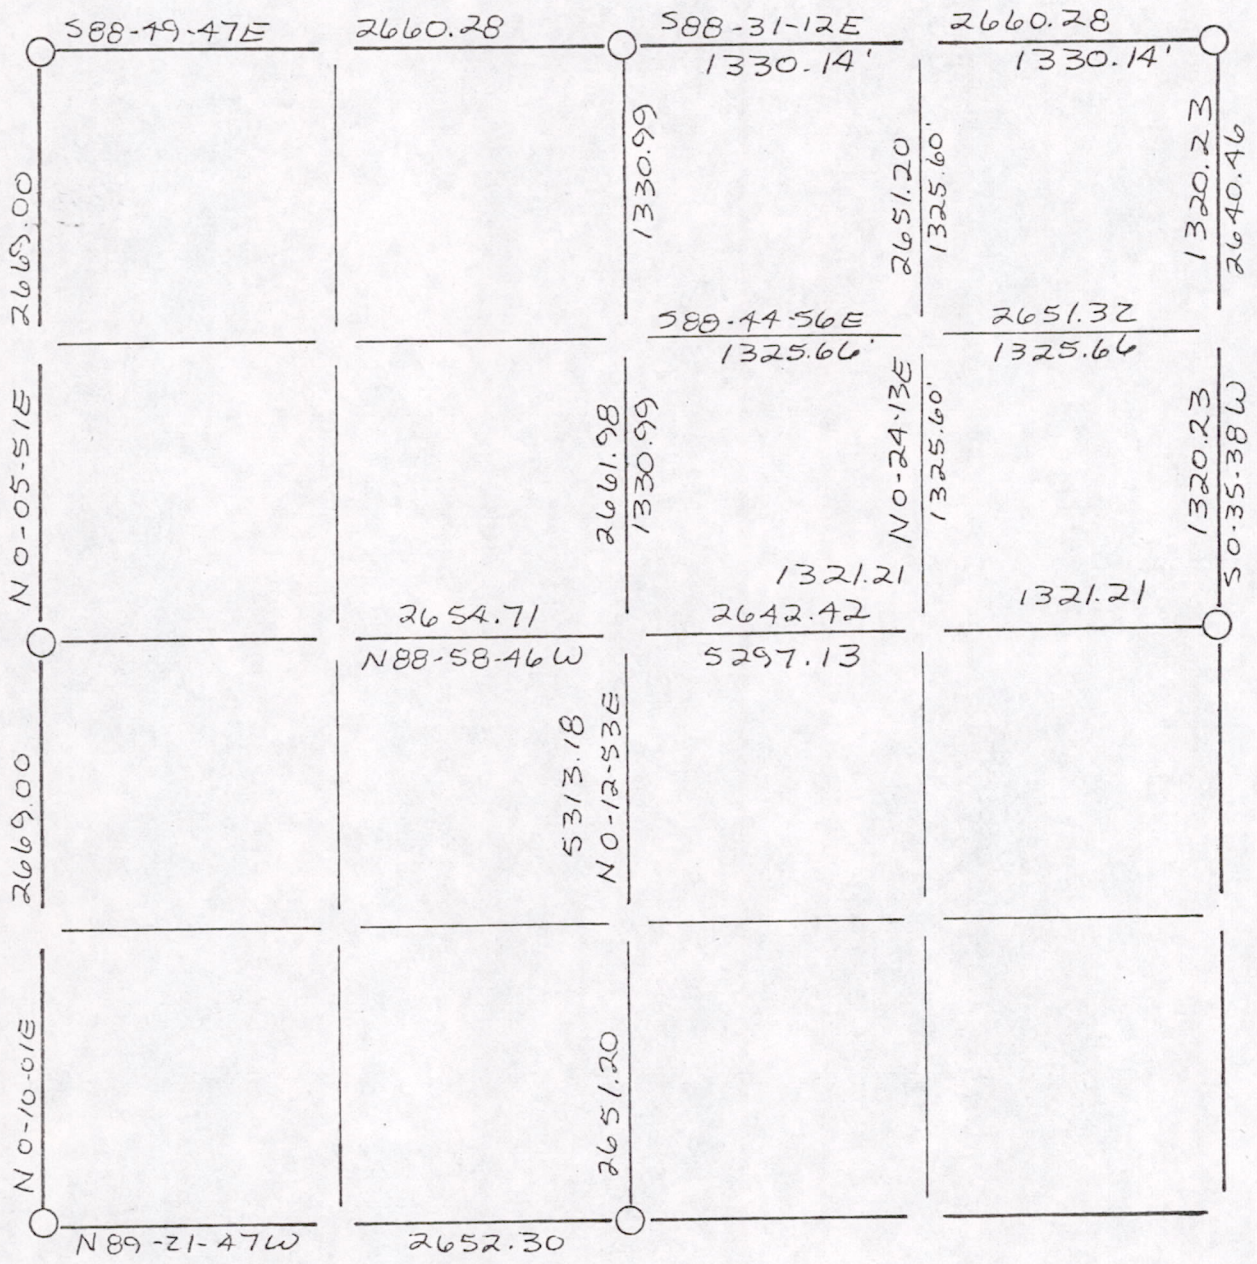

Section Summary and Index

27 - 16 - 5
 Section Town Range

LEGEND

- ⊕ - Harrison cast iron monument.
- - Stone or concrete monument.
- - Other _____

To Adams Co 12/27/77

Sec 27 16 5 00001