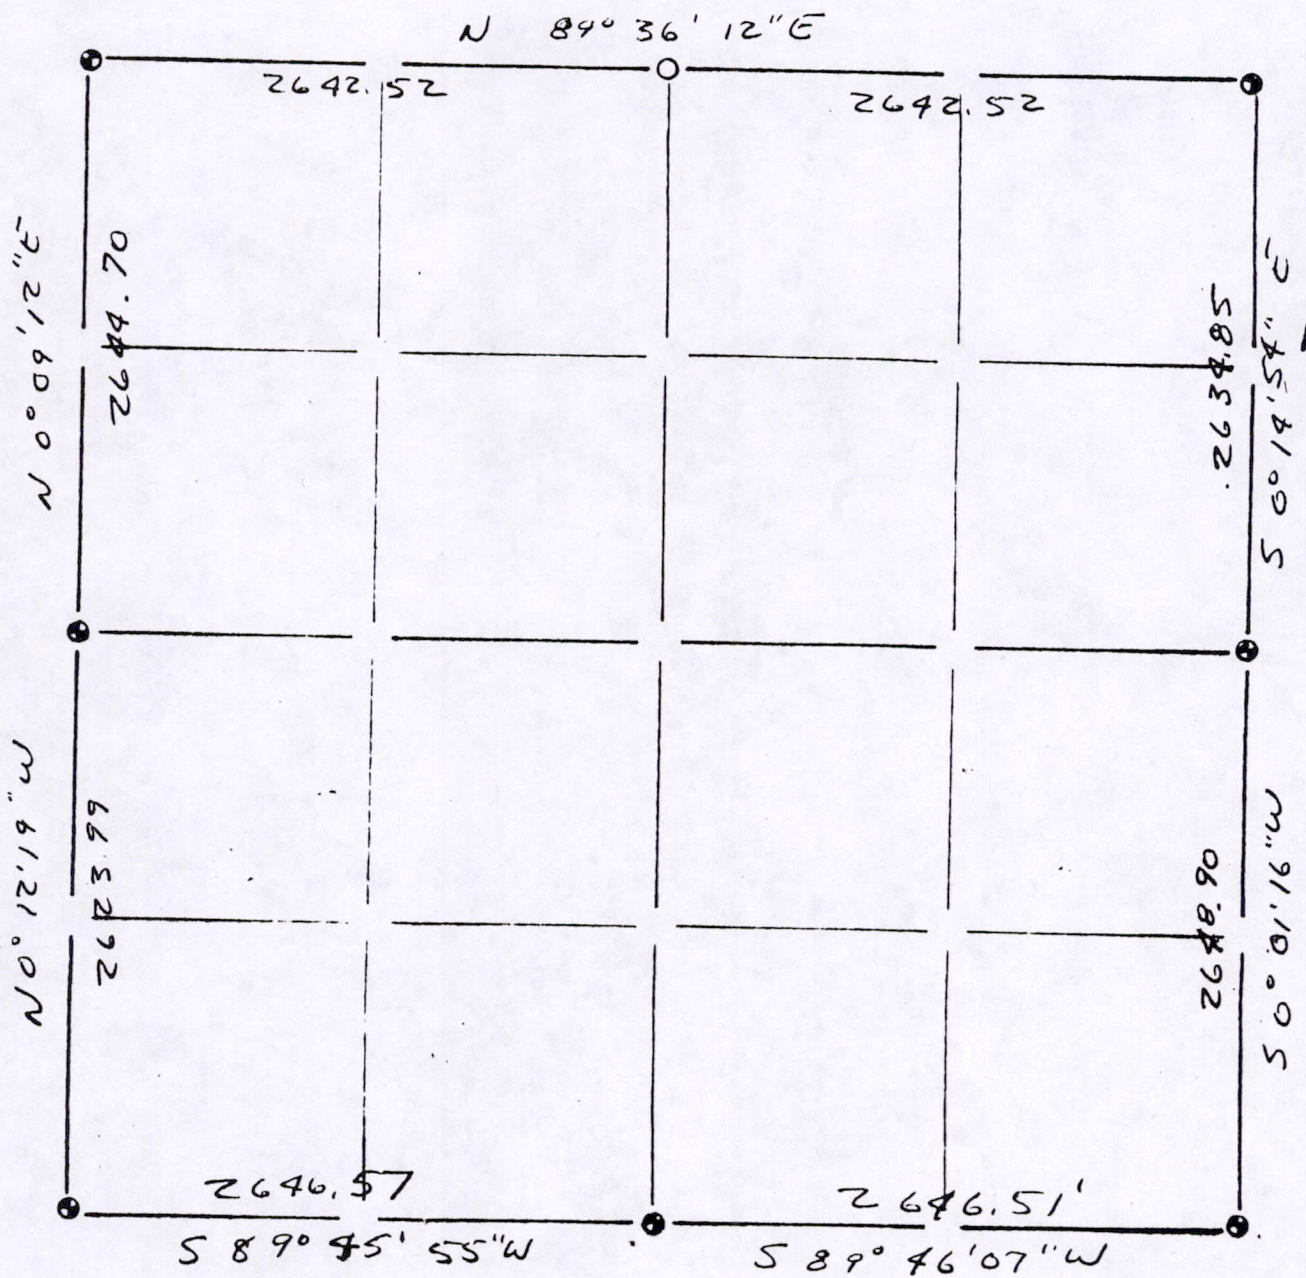

Section Summary and Index

35 - 16 - 5
 Section Town Range

LEGEND

- ⊕ - Harrison cast iron monument.
- - Stone or concrete monument.
- - Other

Kiedrowski Eng Inc

6035686.18

Sec 35160500002