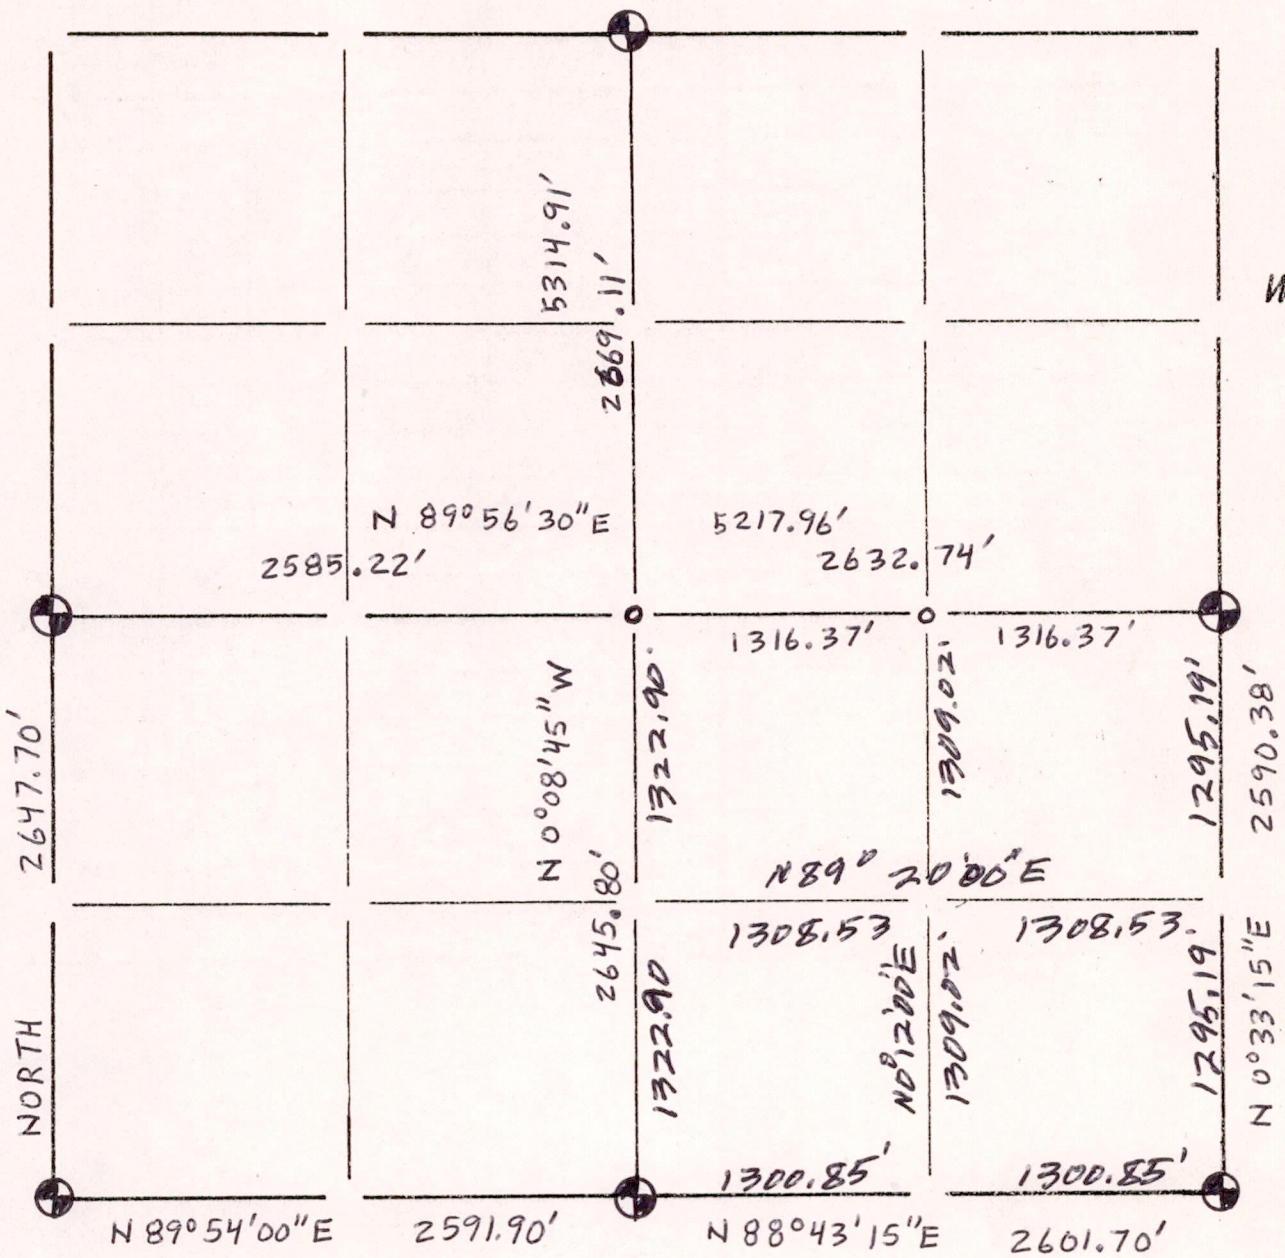

Section Summary and Index

9 - 16 - 6
 Section Town Range

LEGEND

- ⊕ - Harrison cast iron monument.
- - Stone or concrete monument.
- - Other 3/4" iron rod set

Sec 09160600002