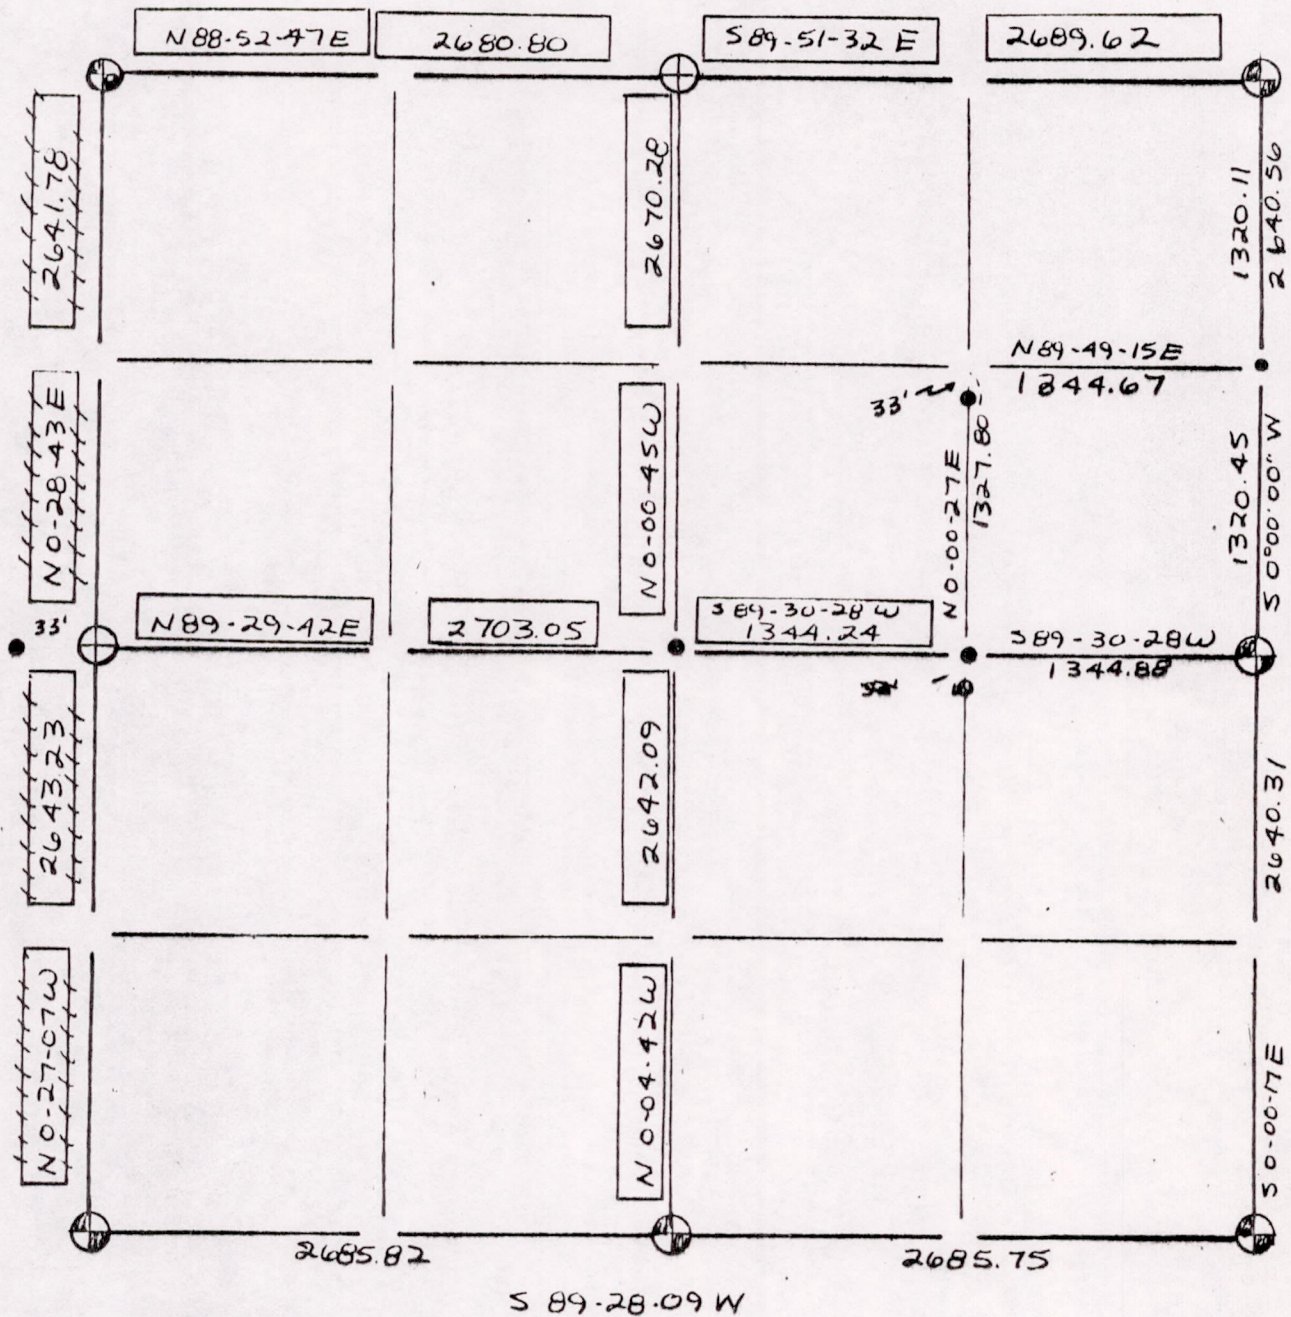

Section Summary and Index

12 - 16 - 6  
 Section      Town      Range

LEGEND

- ⊕ - Harrison cast iron monument.
- - Stone or concrete monument.
- - Other

COMPUTER FROM  
 CSM 1184 130  
 NOT FIELD MEASURED