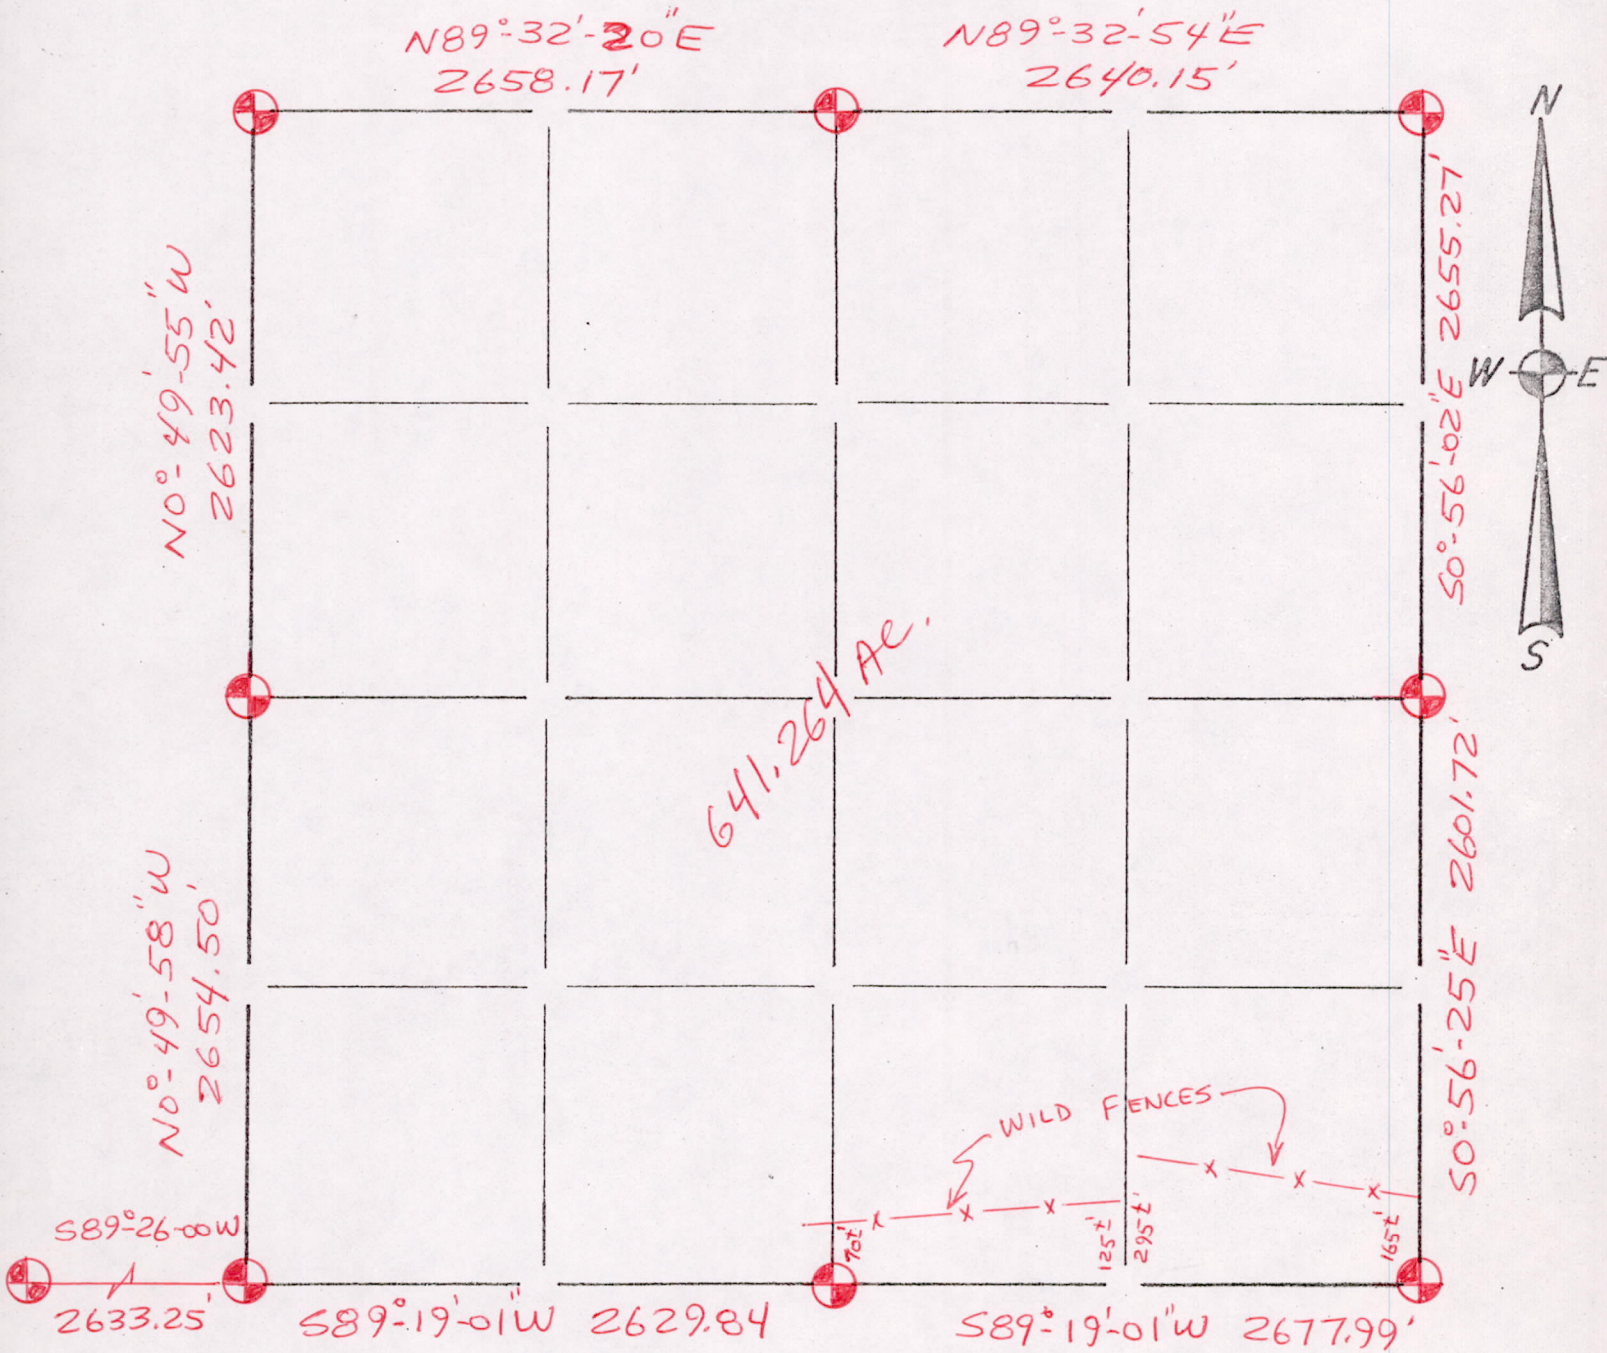

Section Summary and Index

34 - 16 - 6
 Section Town Range

LEGEND

- ⊕ - Harrison cast iron monument.
- - Stone or concrete monument.
- - Other _____

Sec 341606 00001

Frederic W. Zietlow
 8-16-78