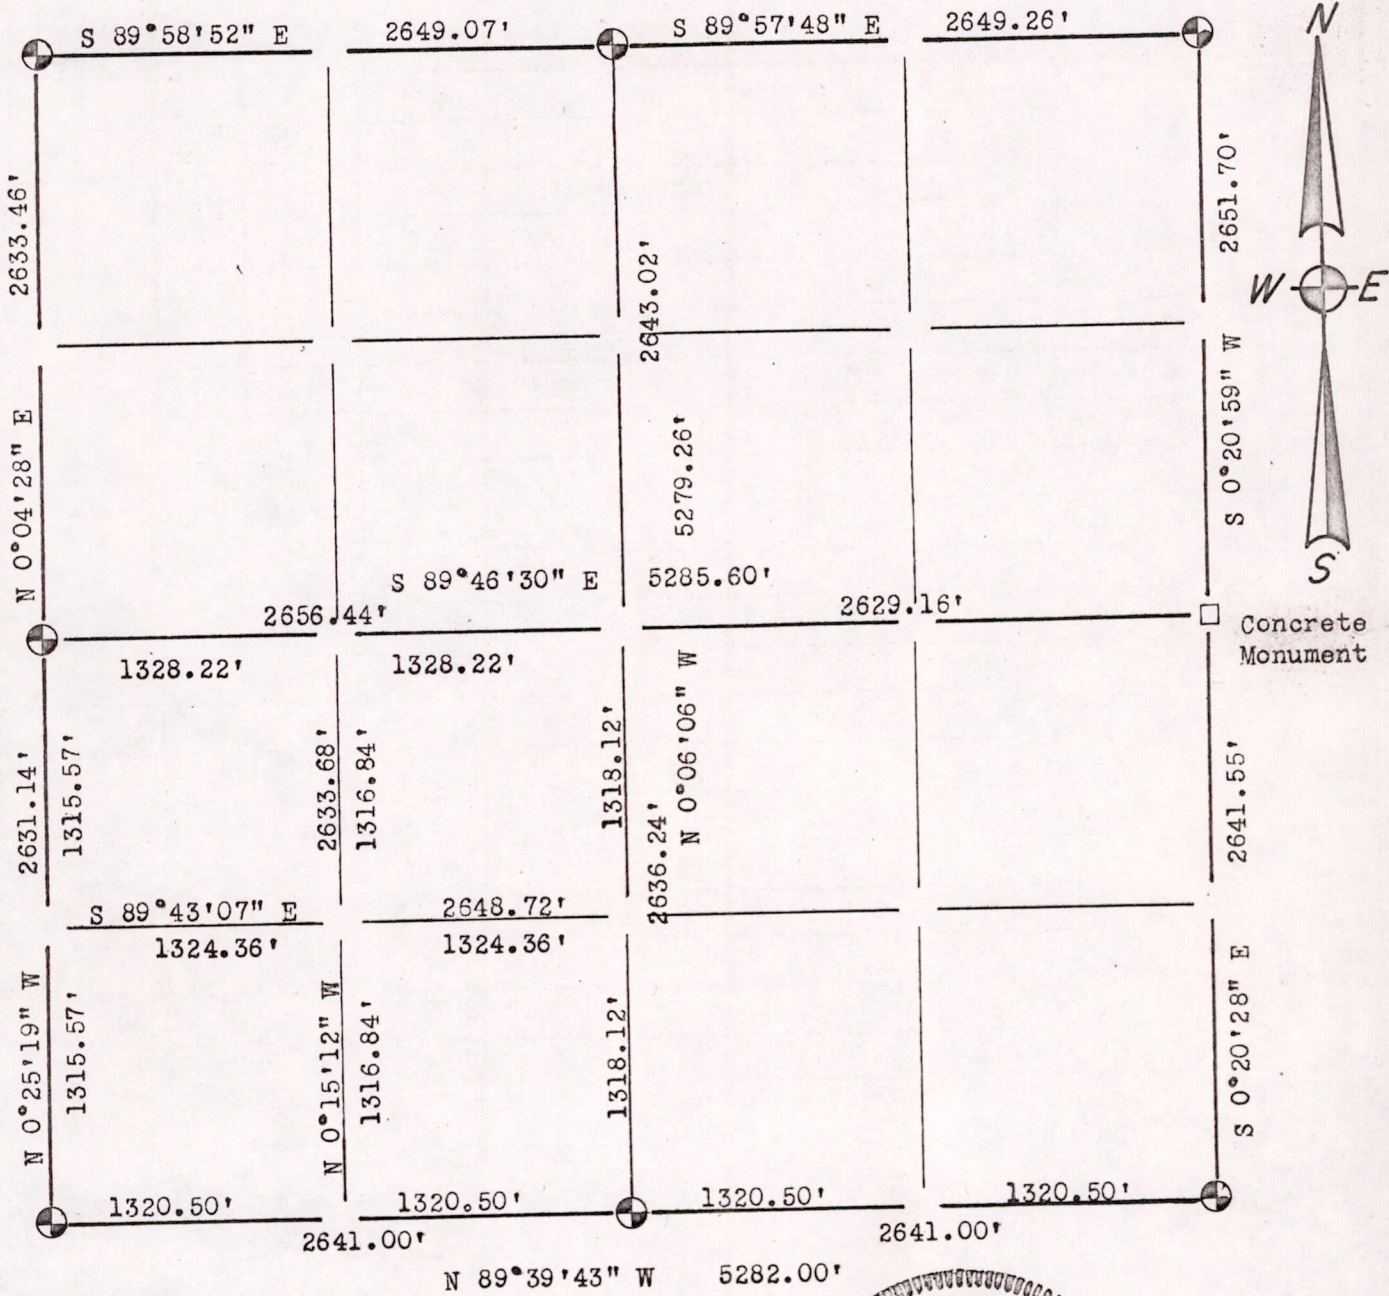

Section Summary and Index

36 16 N 6 E
 Section Town Range

LEGEND

- ⊕ - Harrison cast iron monument.
- - Stone or concrete monument.
- - Other _____

Dale C. Hagen

Sec 36160600001