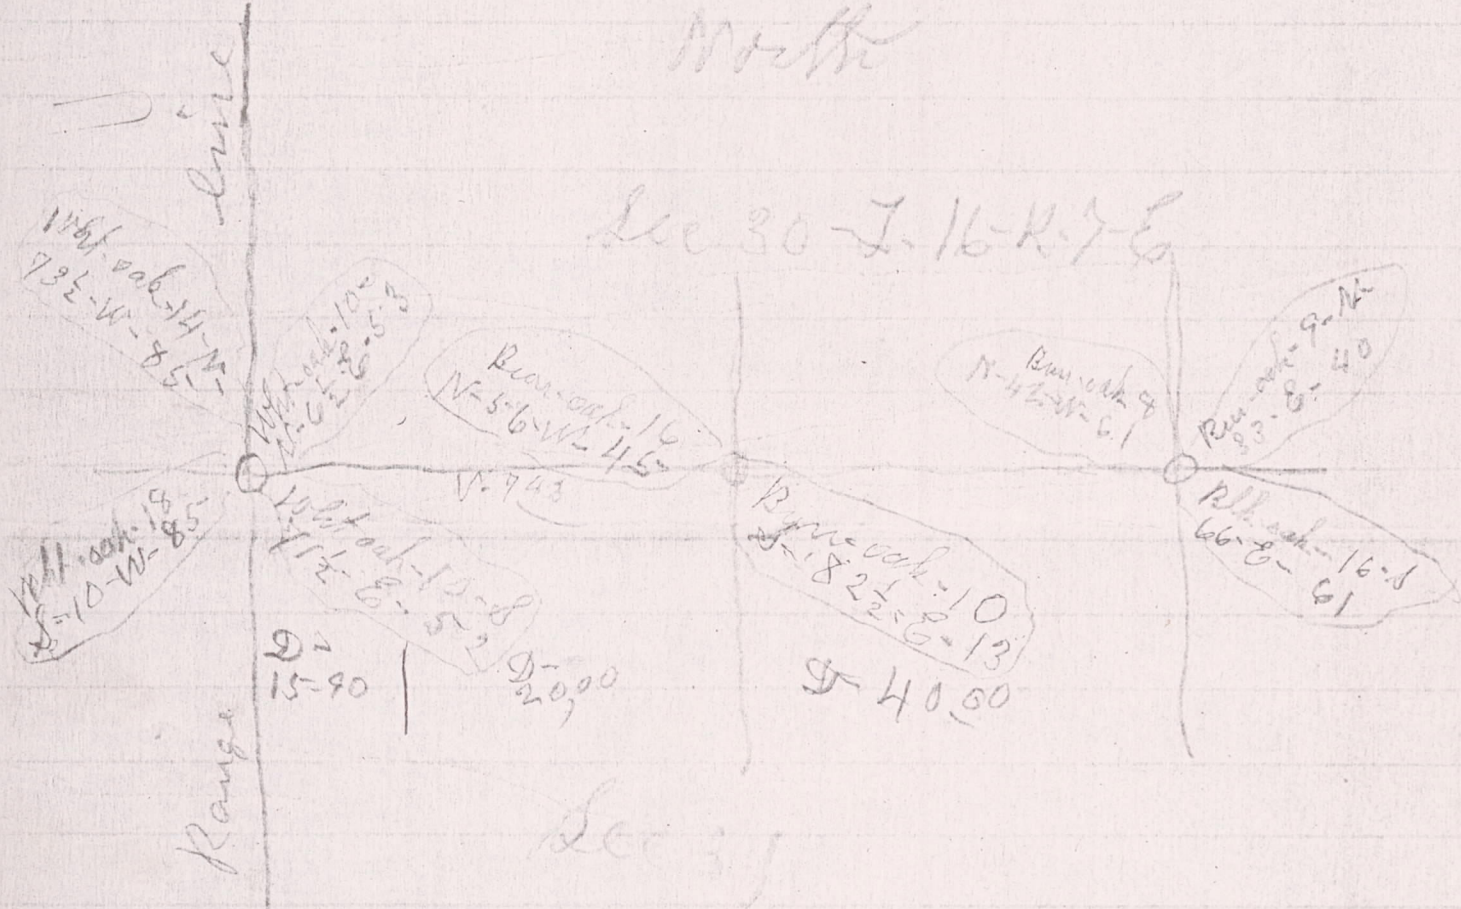

M. C. SMITH

COUNTY SURVEYOR FOR ADAMS COUNTY

FRIENDSHIP, Wis.,

192

New Chester
North

Sec 30 T. 16 R. 7 E

Sec 31

MIS 31160700001