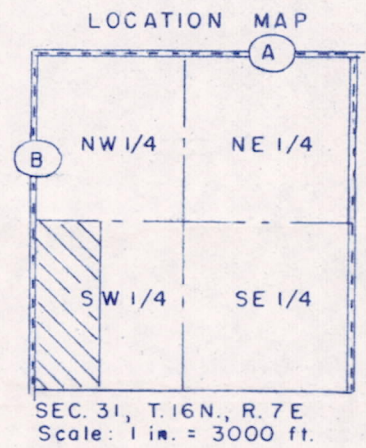

MYRON ZELLMER PROPERTY

PART OF THE SW 1/4 OF SEC. 31, T.16N., R.7E.
 IN THE TOWN OF NEW CHESTER, ADAMS
 COUNTY, WISCONSIN.

64.15 ACRES

-  DENOTES HARRISON MONUMENT
-  DENOTES CAPPED IRON RODS SET
-  DENOTES EXISTING FENCE