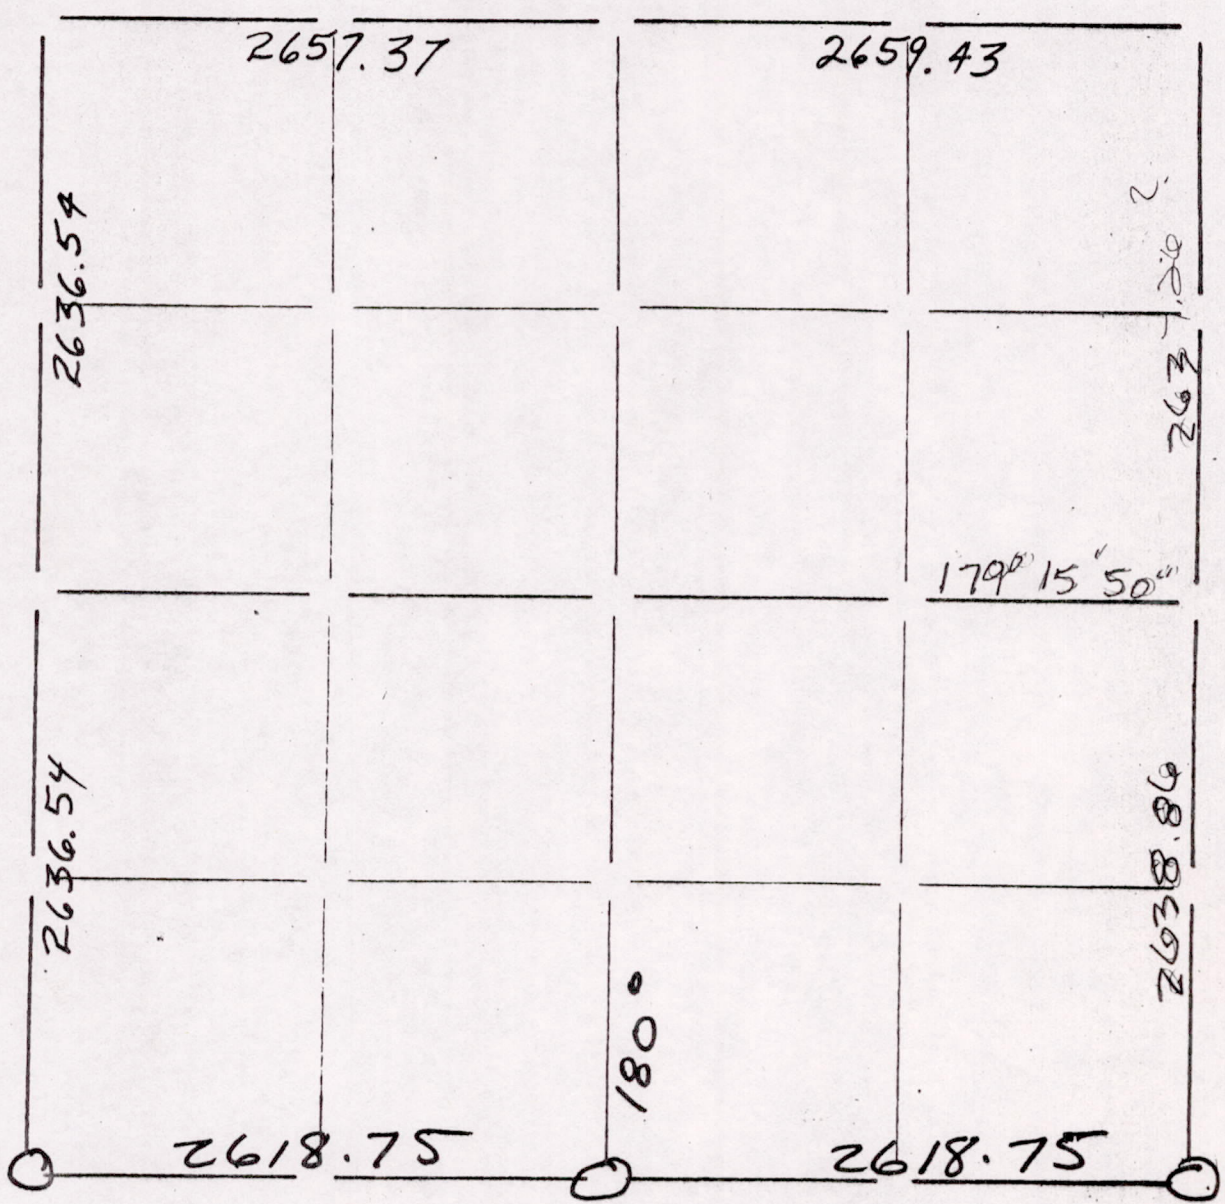

Section Summary and Index

24 - 16 - 7
 Section Town Range

LEGEND

- ⊙ - Harrison cast iron monument.
- - Stone or concrete monument.
- - Other _____
- _____
- _____
- _____

Sec 24 16 70 0001