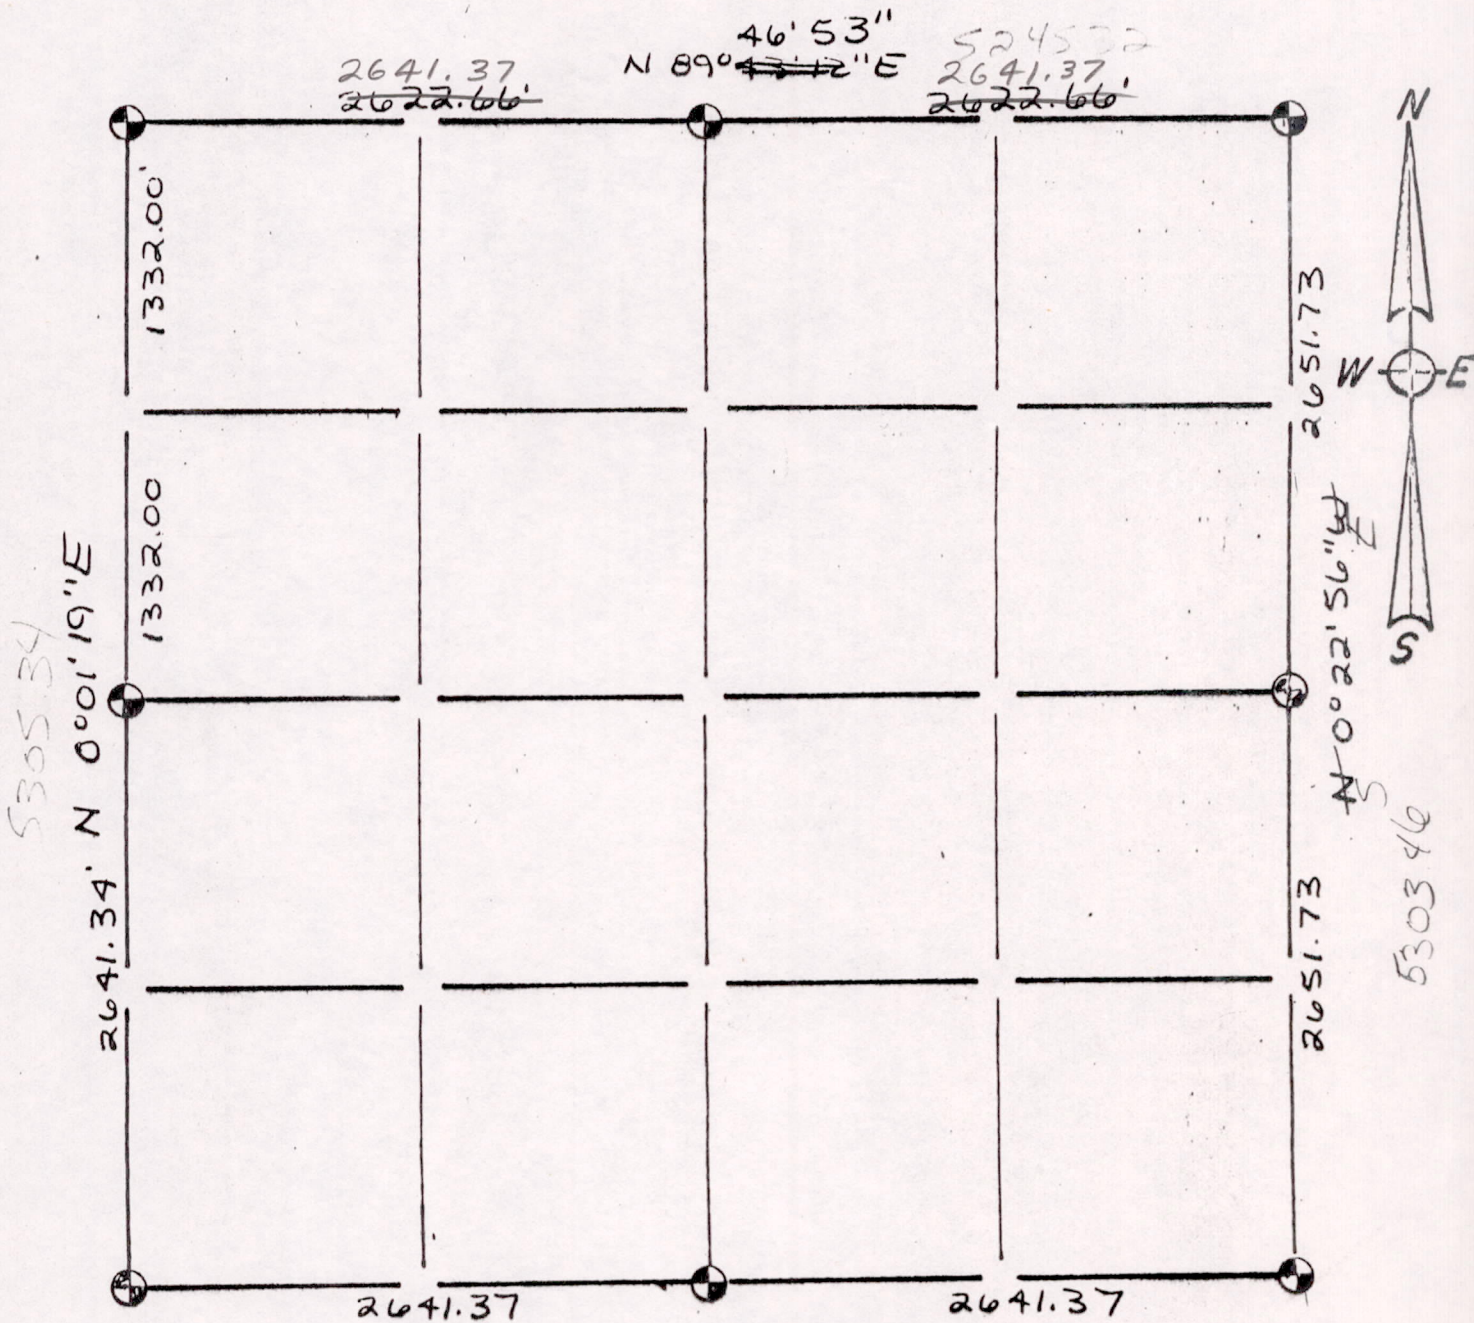

Section Summary and Index

27 - 16 - 7
 Section Town Range

LEGEND

- ⊕ - Harrison cast iron monument.
- - Stone or concrete monument.
- - Other _____

Classific. / part per
1427567 86
59th. 9/25/80

Sec 27160700001