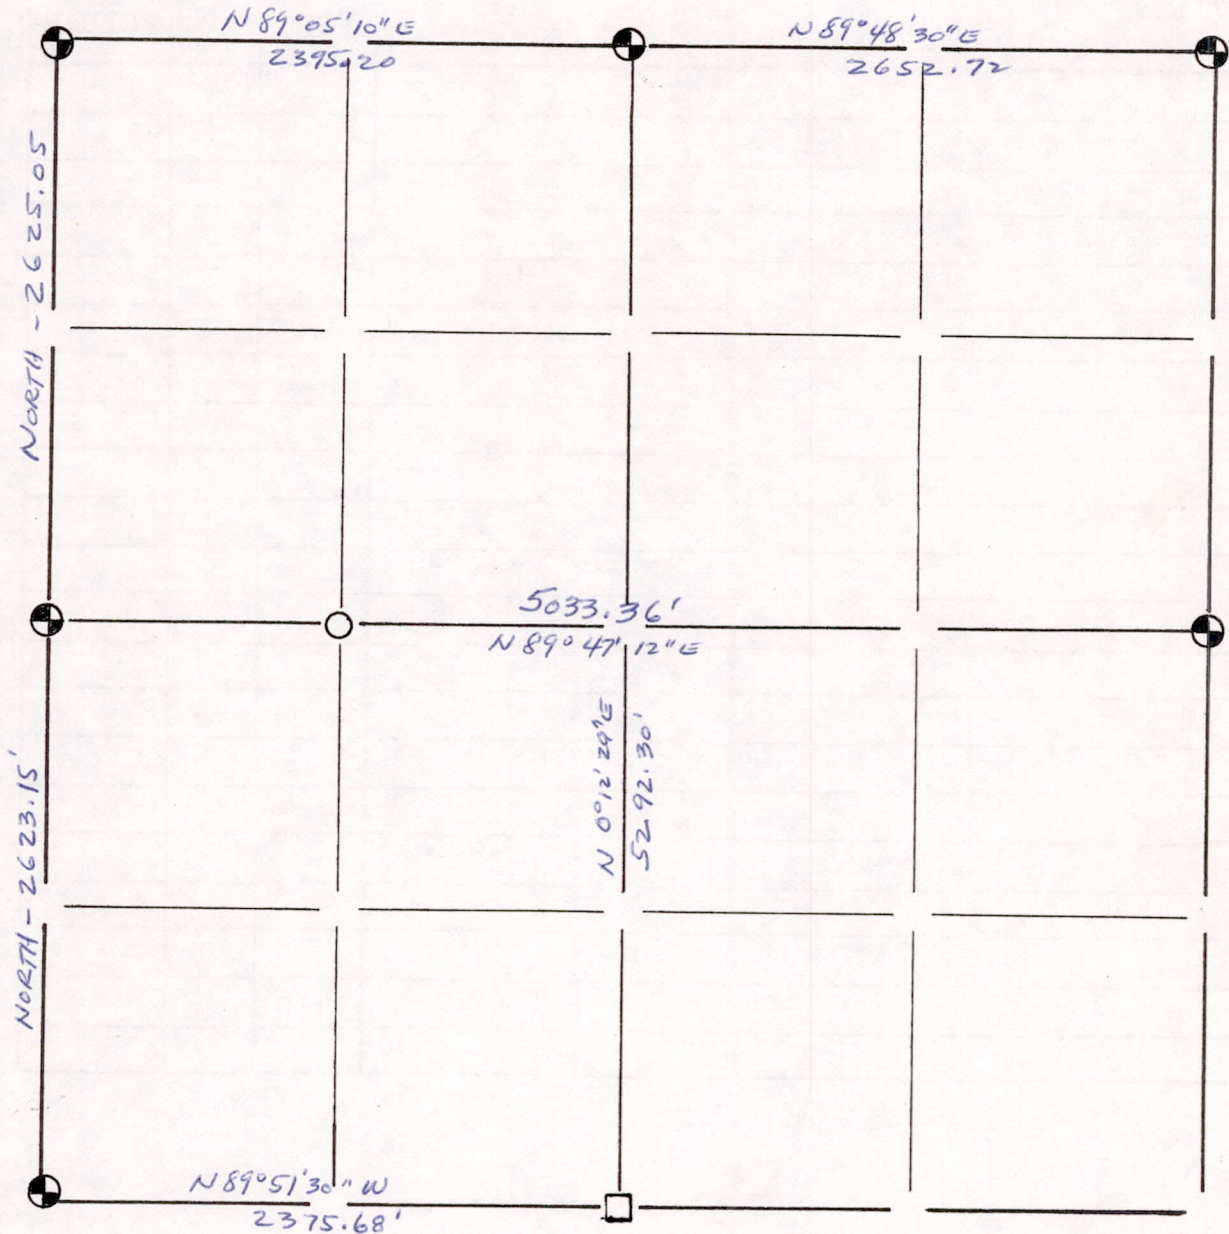

Section Summary and Index

30 - 16 - 7  
 Section      Town      Range

LEGEND

- ⊕ - Harrison cast iron monument.
- - Stone or concrete monument.
- - Other 3/4" x 24" IRON ROD

\_\_\_\_\_  
 \_\_\_\_\_  
 \_\_\_\_\_

by Holz Miller  
 12/74

Sec 30160700001