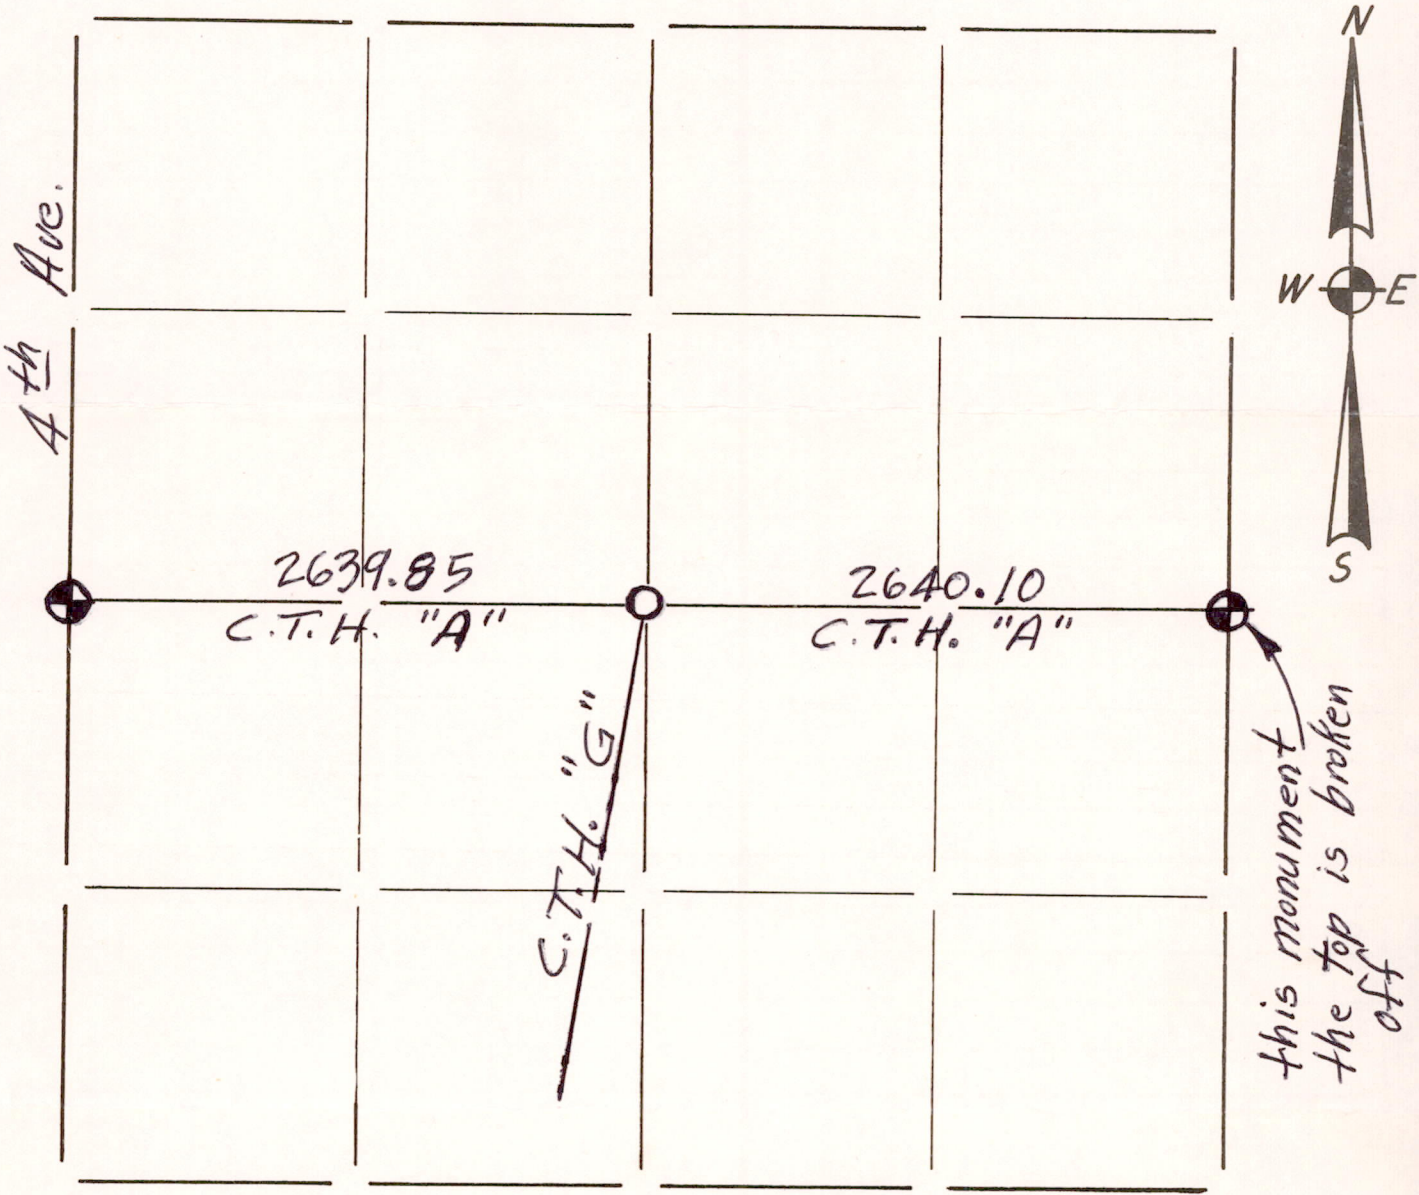

Section Summary and Index

34 - 16 - 7E  
Section      Town      Range

LEGEND

- ⊕ - Harrison cast iron monument.
  - - Stone or concrete monument.
  - - Other RR Spike
- 
- 
- 

Sec 34 16 7 00001