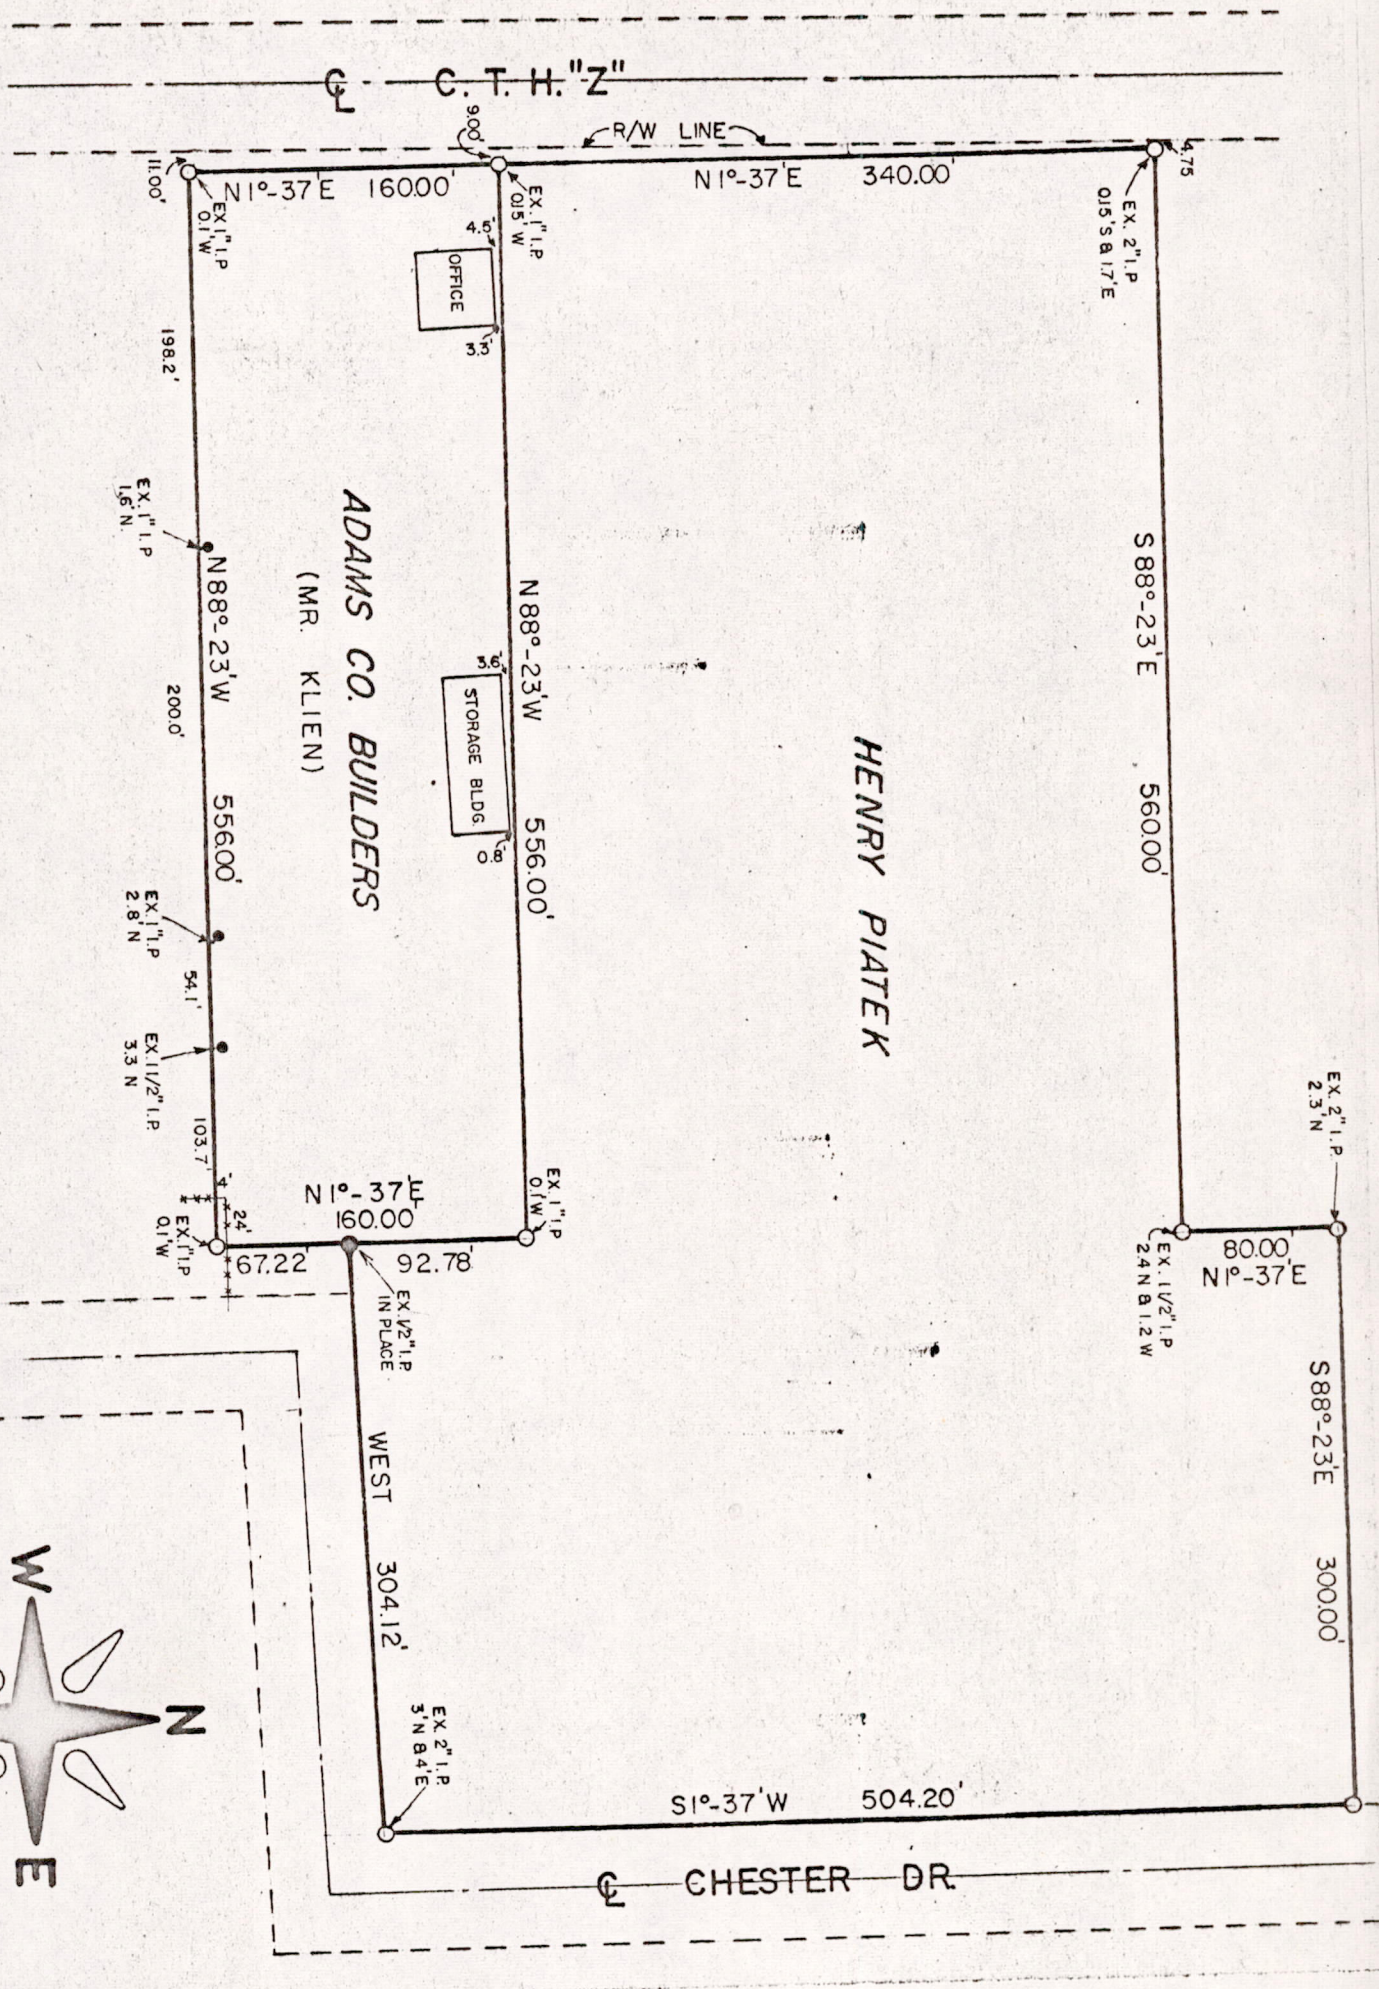

SUBD

ADAMS CO. BUILDERS
(MR. KLIEM)

HENRY PIATEK

C. T. H. "Z"

CHESTER DR.

O = SET 3/4" IRON BAR

DATE 8-27-69

SCALE 1"=100'

Pos 20170531003

20-17-5