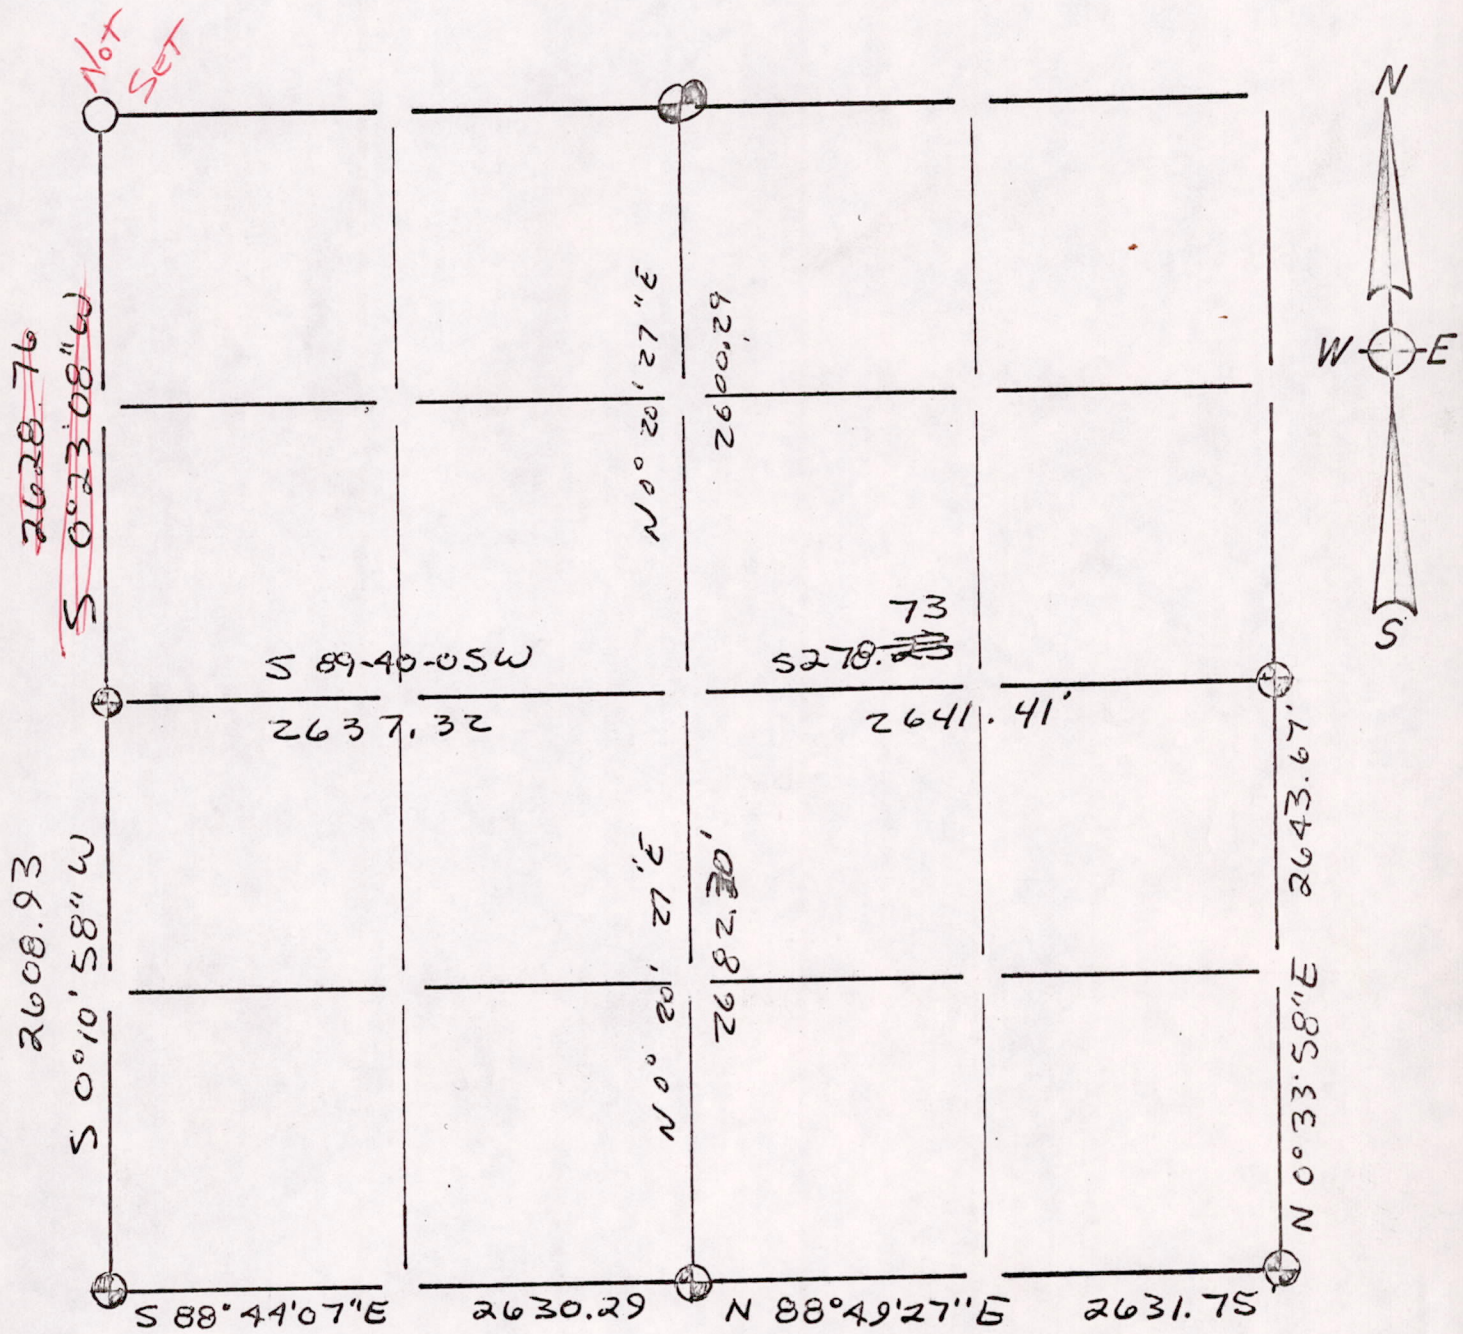

Section Summary and Index

Section 8 Town -17N- Range 5E

LEGEND

- ⊕ - Harrison cast iron monument.
- - Stone or concrete monument.
- - Other _____

D. C. H.
Sept 1975

Sec 08170500002