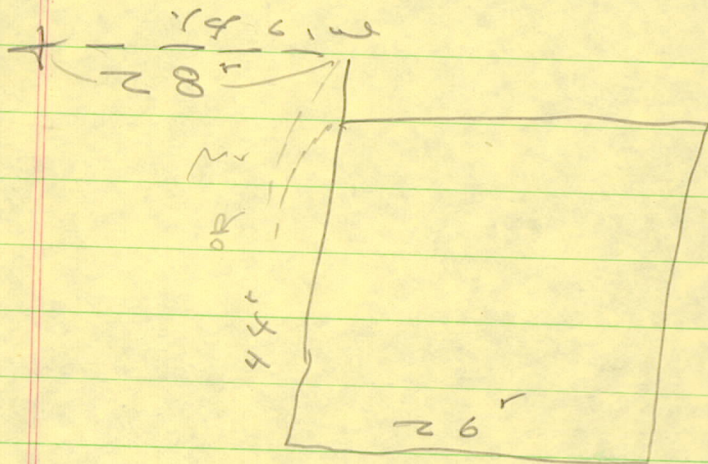

M. C. Smith,

County Surveyor of Adams County.

Friendship, Wisconsin, 191

Mount Repose Cemetery
East & West 7 chains
North & South 4 chains & 95-links

M1506170600001

File 6-176
Mount of [unclear]
[unclear]

Mc Smith

1917

3/4 T

MIS0617060000#