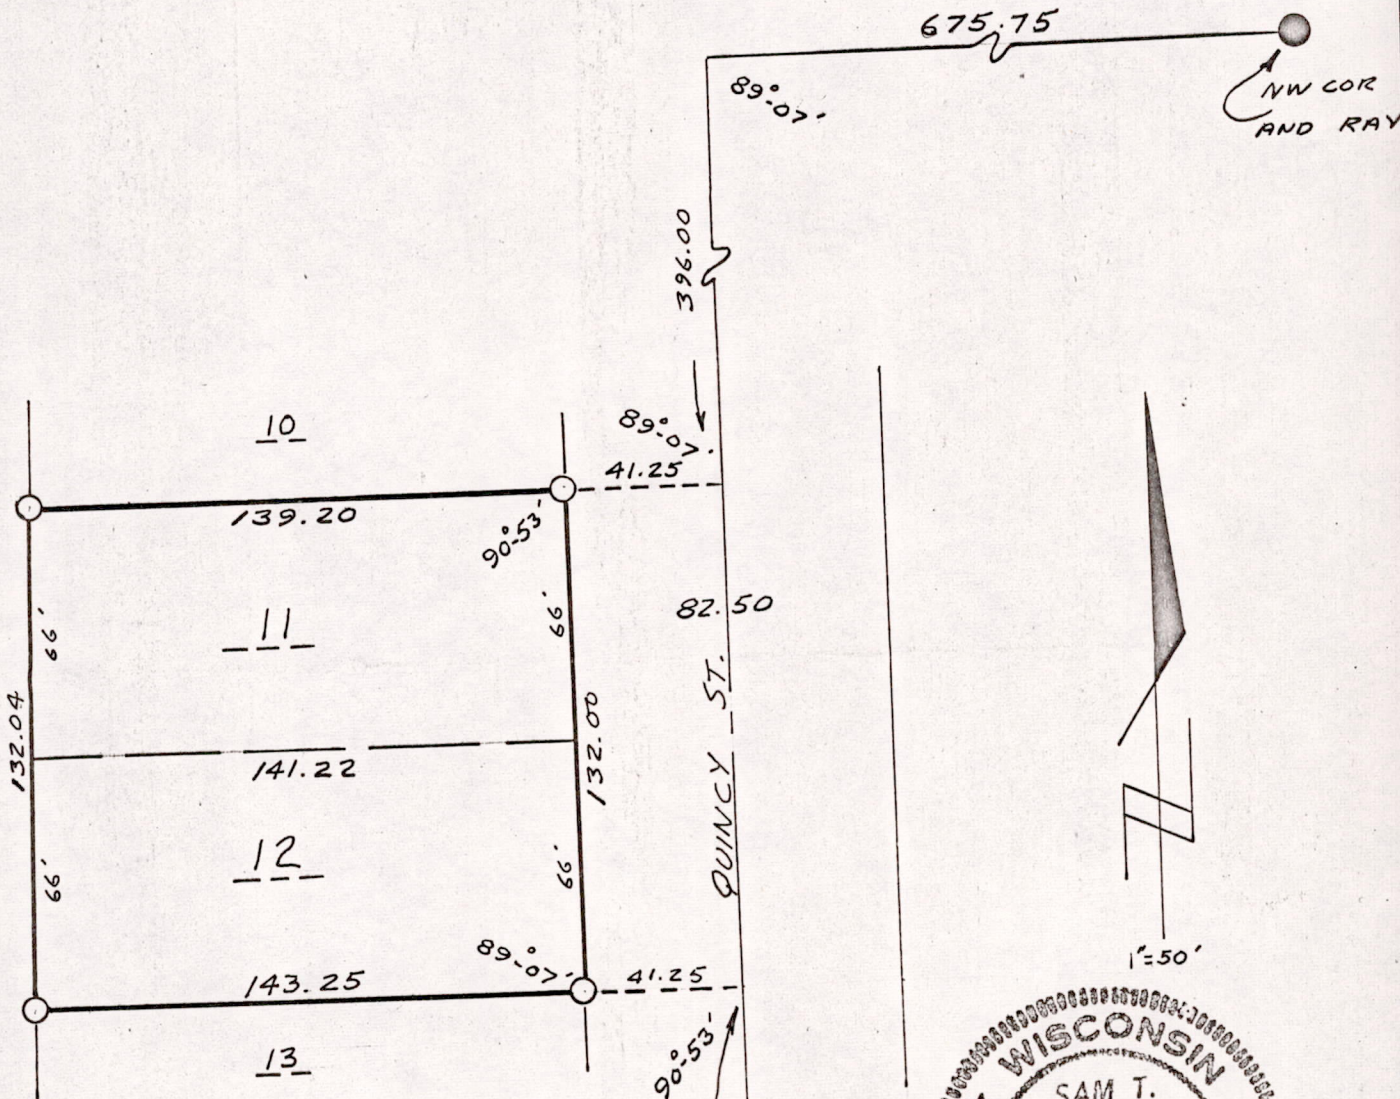

NAME: George Jerousek

ADDRESS: Friendship, Wis.

DESCRIPTION: Lots 11 and 12, Block I Oaklawn Addition to Friendship, Adams County, Wis.

LEGEND:

- - CONCRETE MON. FOUND
- ⬢ - STONE FOUND, SET 1911
- △ - RR SPIKE SET
- - IRON PIPE SET

SW COR. SE 1/4 SE 1/4
SEC. 6

Sam T. Mullen
Sam T. Mullen R.L.S. No. S-981
September 27, 1971

POS06170641013