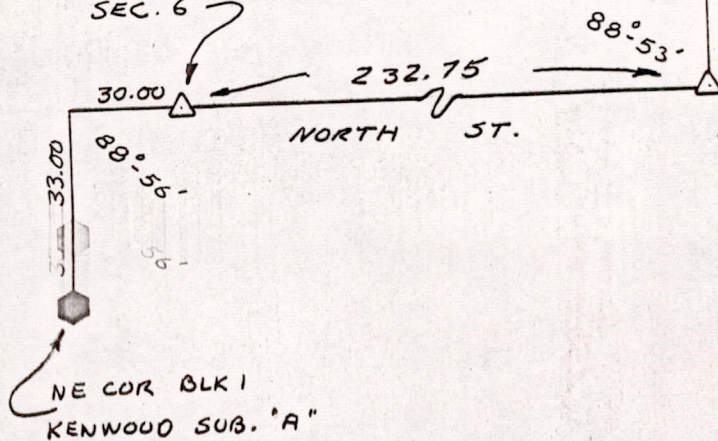

NAME: George Jerousek

ADDRESS: Friendship, Wis.

DESCRIPTION: Lots 11 and 12, Block I Oaklawn Addition to Friendship, Adams County, Wis.

LEGEND:

- - CONCRETE MON. FOUND
- ⬢ - STONE FOUND, SET 1911
- △ - RR SPIKE SET
- - IRON PIPE SET

SW COR. SE 1/4 SE 1/4
SEC. 6

Sam T. Mullen
Sam T. Mullen R.L.S. No. S-981
September 27, 1971

POS06170641013