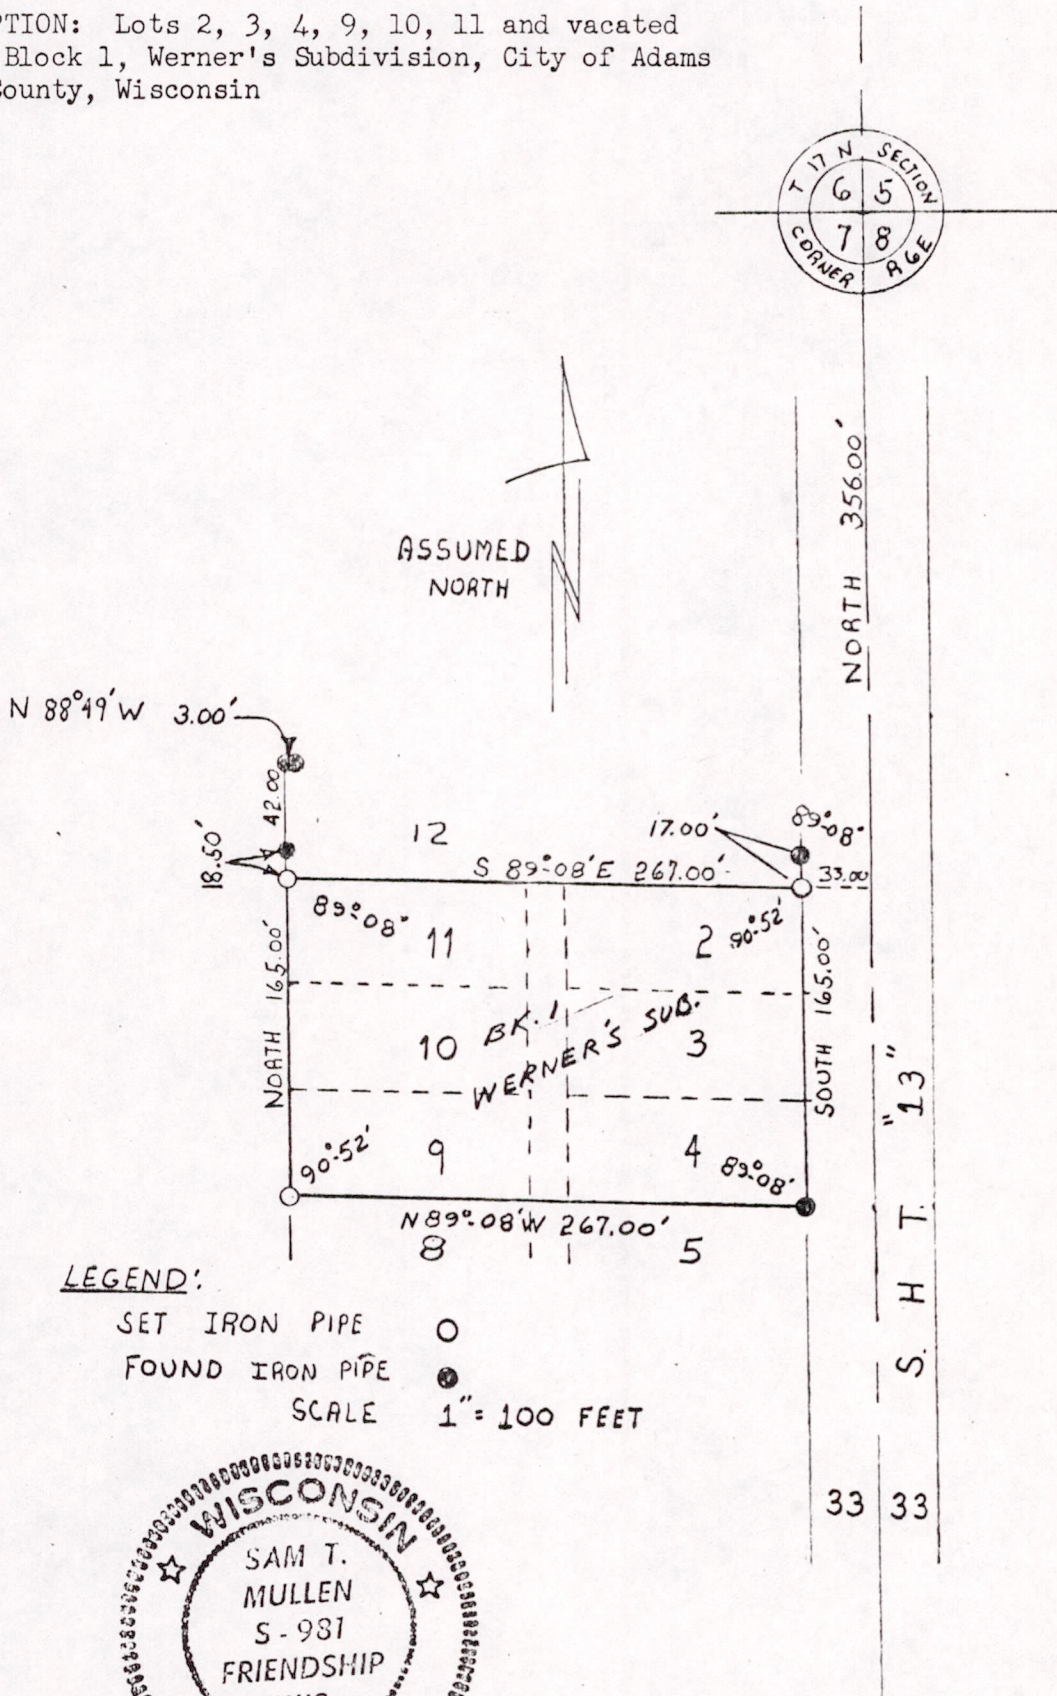

NAME: Adolph Pavelec

ADDRESS: Adams, Wisconsin *NEW*

DESCRIPTION: Lots 2, 3, 4, 9, 10, 11 and vacated alley, Block 1, Werner's Subdivision, City of Adams Adams County, Wisconsin

LEGEND:

- SET IRON PIPE ○
- FOUND IRON PIPE ●
- SCALE 1" = 100 FEET

Sam T. Mullen

Sam T. Mullen R.L.S. No. S-981
November 4, 1971

POS 071706 11008