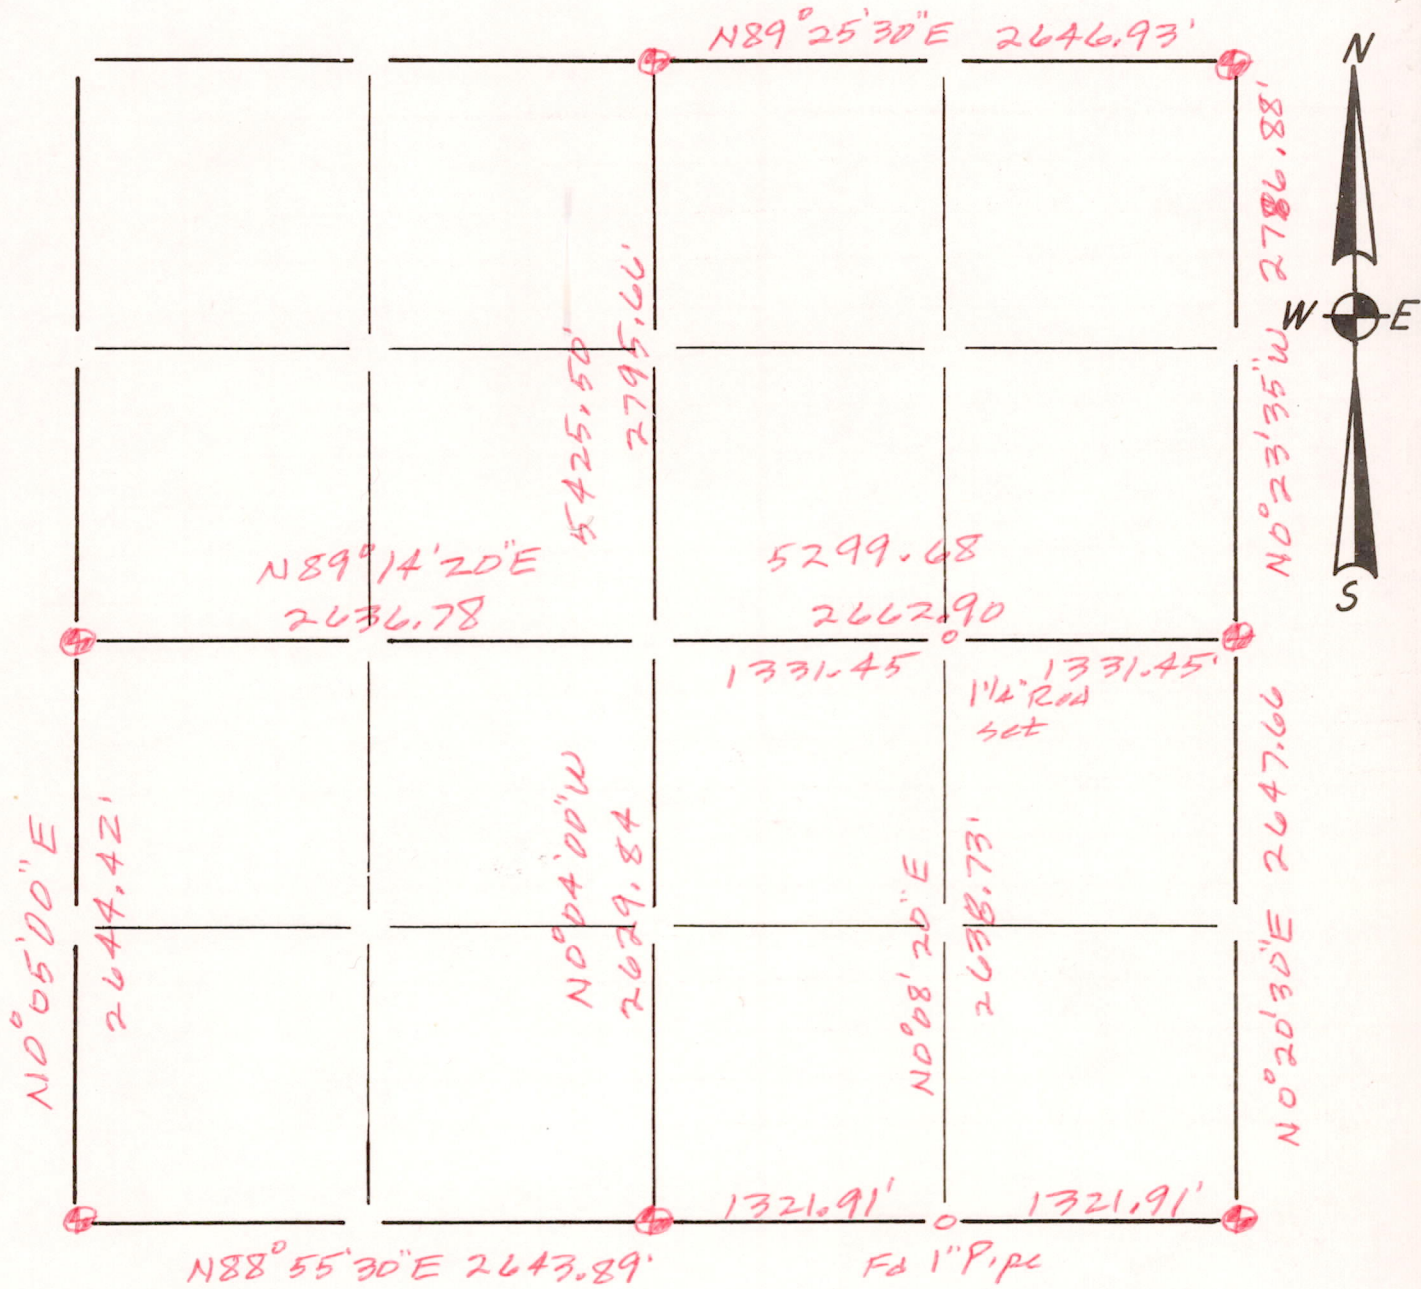

Section Summary and Index

3 - 17 - 6  
 Section Town Range

LEGEND

- ⊕ - Harrison cast iron monument.
- - Stone or concrete monument.
- - Other

      
 Rounded to nearest 10"  
    

Sec 03170600001

*Kenneth G. Carlson*  
 Sept 1981