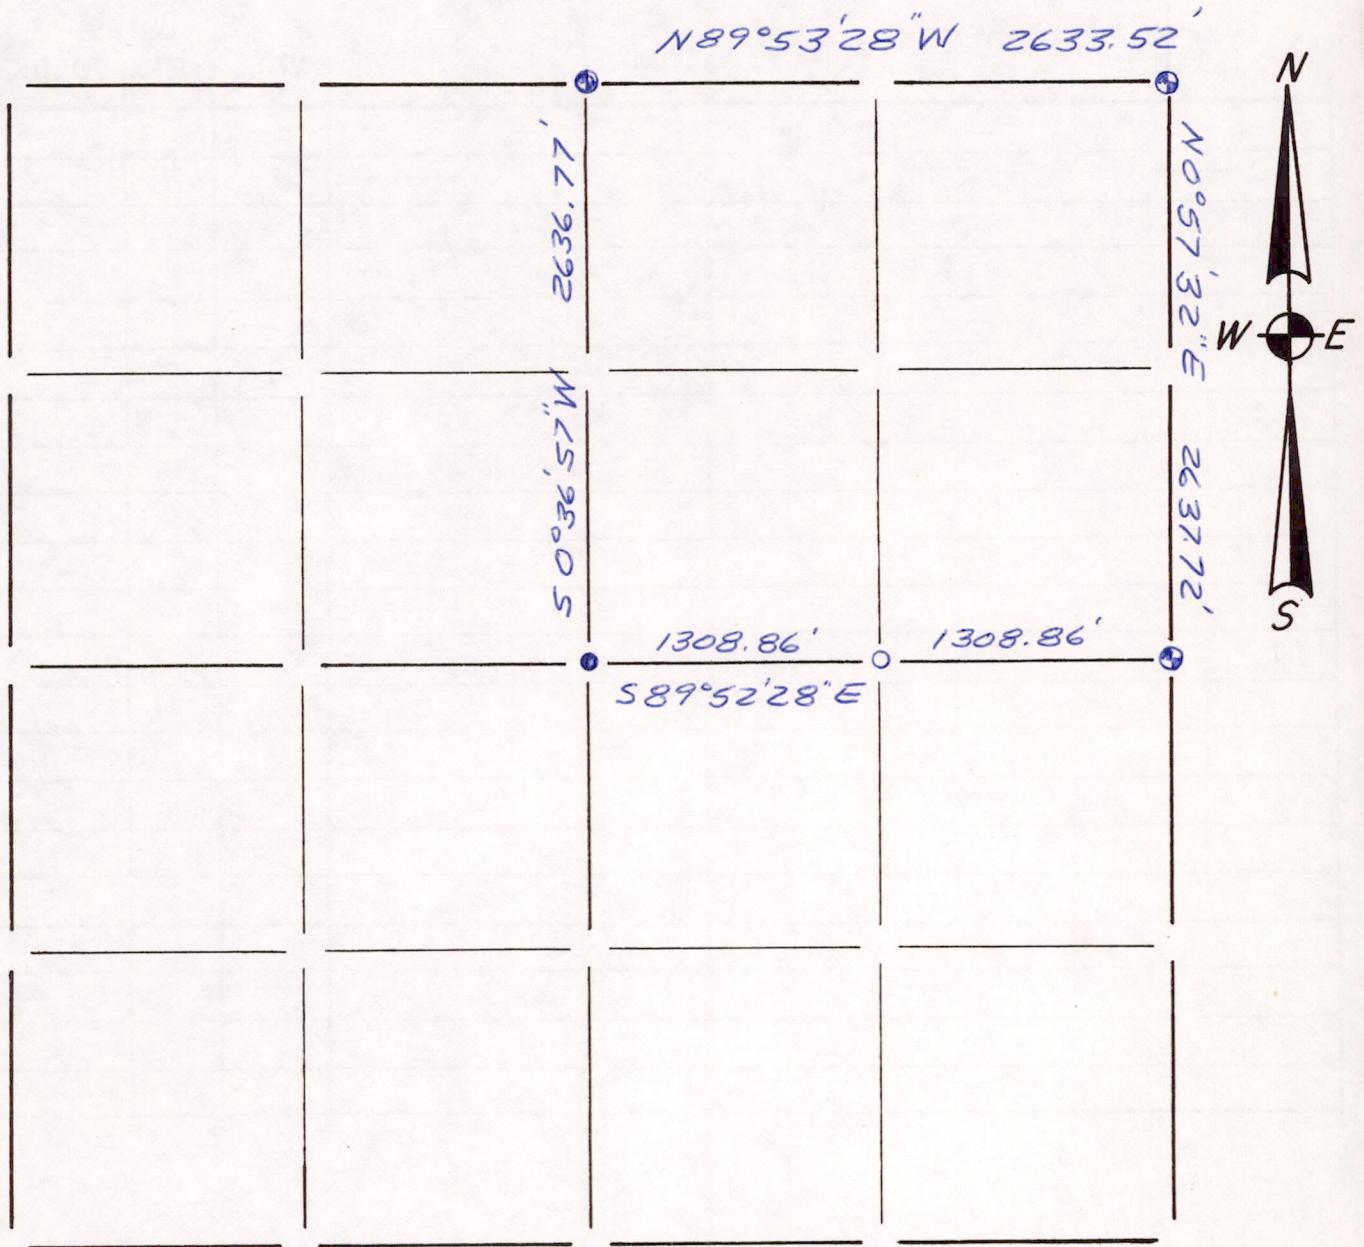

Section Summary and Index

34 - 18 - 5
 Section Town Range

LEGEND

- ⊕ - Harrison cast iron monument.
- - Stone or concrete monument.
- - Other 3/4" IRON ROD
- - 2" IRON PIPE (CSM 574)

8-14-85 MID-STATE ASSOC.
 FRIENDSHIP, WIS.