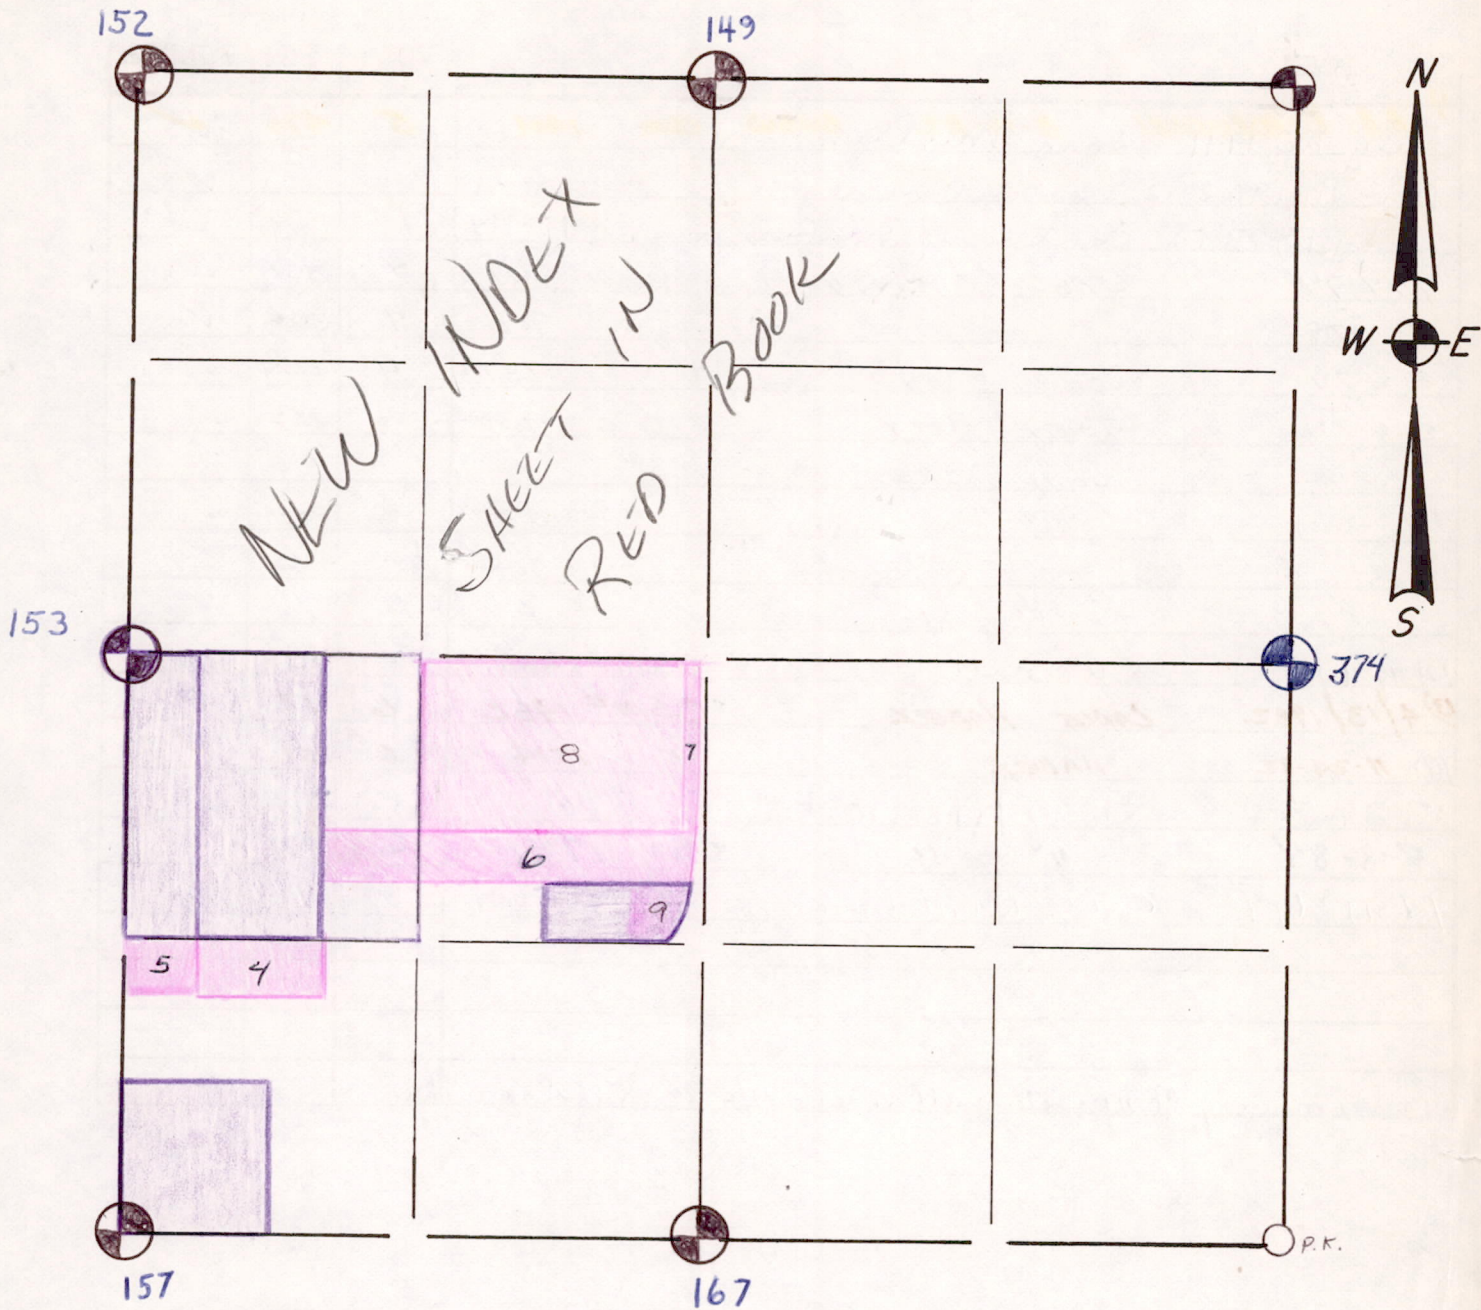

Section Summary and Index

Section 17 - Town 18 - Range 6

LEGEND

- ⊕ - Harrison cast iron monument.
- - Stone or concrete monument.
- - Other _____

Sec 17180600001

I N D E X

17 - 18 - 6
 Sec. T. R.

ITEM			VOL.	PG.	FOLDER
July 20, 1971	Sam Mullen				✓
Nov 11, 1968	David Cheney	1224123			✓
July 13, 1972	Anthony Kiedrowski	125124	1	124	FILE 172 ✓
1) 9-14-79	GREG RHINEHART	CSM 991	4	351	✓
2) 9- -79	"	968	4	306	✓
3) 8-6-79	JOHN BREY	937	4	254	✓
4) 8-6-79	JOHN BREY	938	4	255	✓
5) 1-28-80	JOHN BREY				✓
6) 4-4-80	GREG RHINEHART	1058	4	454	✓
7) 12/12/79	JOHN BREY	CSM 1036	4	423	✓
8) 11/19/69	KIEDROWSKI	76	1	76	✓
9) 11/9/81	L.W Scott	CSM#1368	5	444	✓
10) 4/13/1982	LANCE HABECK	C.S.M.# 1462	6	12	✓
11) 11-24-82	HABECK	" 1514	6	152	✓
12) 7-26-83	Greg Rhinehart	CSM#1610	6	398	✓
13) 8-8-84	" "	CSM 1731	6	471	
14) 12-198-94	GREG RHINEHART	CSM 3047	12	76	✓
Sec. Summary Composite - all lines - 11/4/81 Kiedrowski					✓