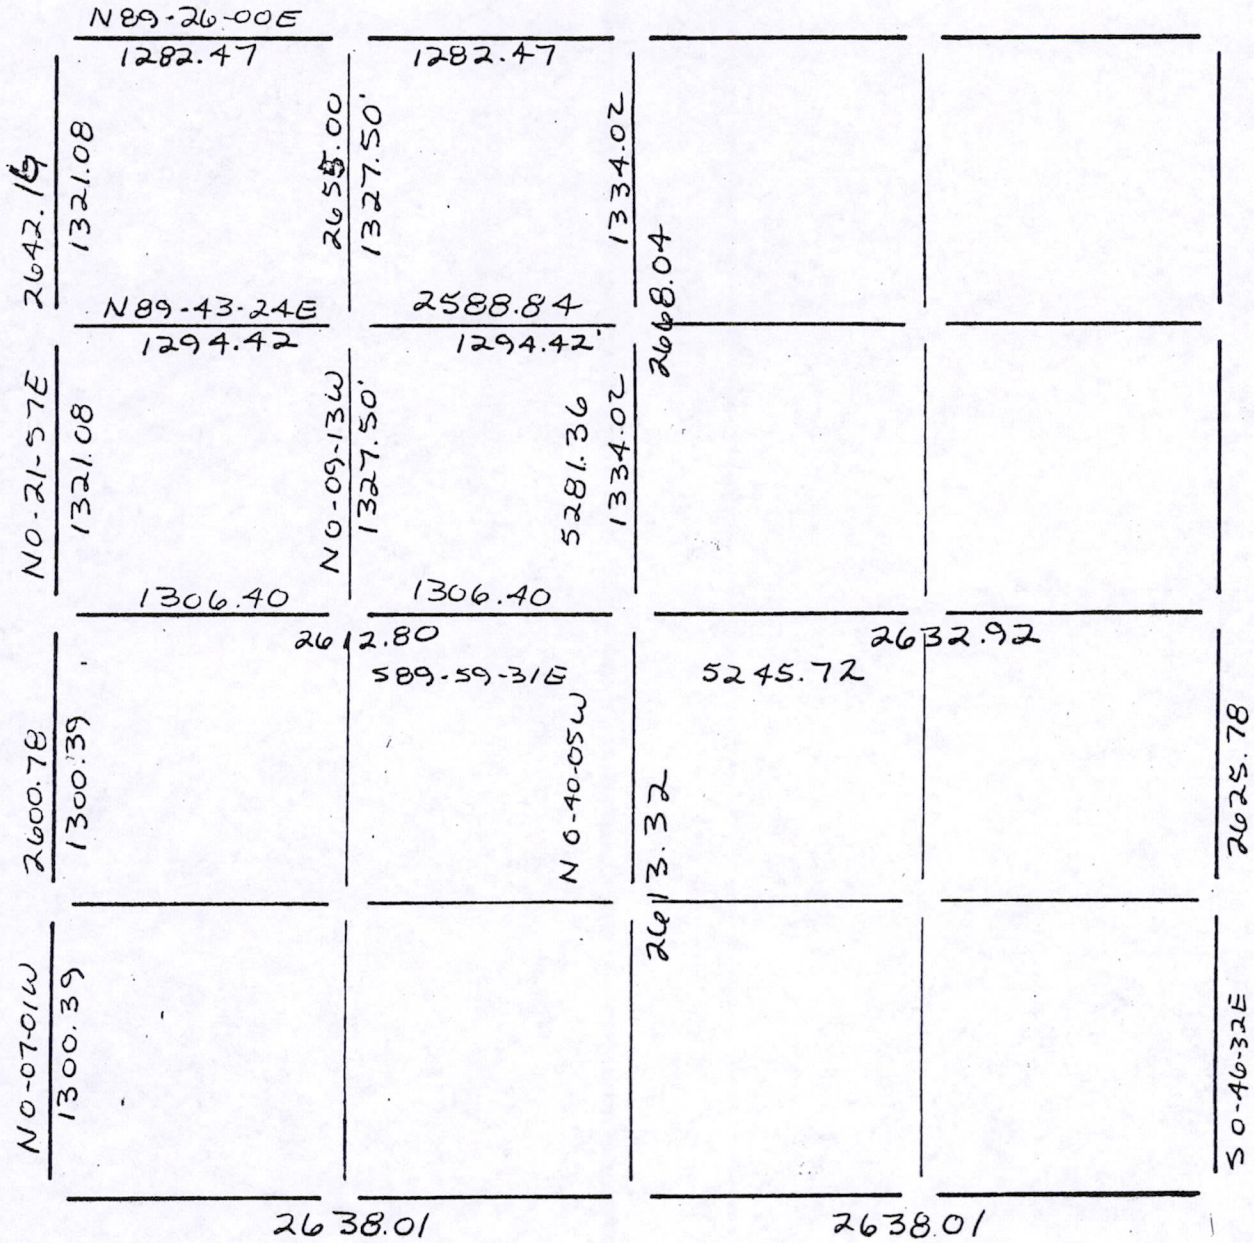

Section Summary and Index

22 - 18 - 6
 Section Town Range

LEGEND

- ⊕ - Harrison cast iron monument.
- - Stone or concrete monument.
- - Other _____
- _____
- _____
- _____

N 89.43-23 W

DCH DEC '77

Sec 22 18 06 00001