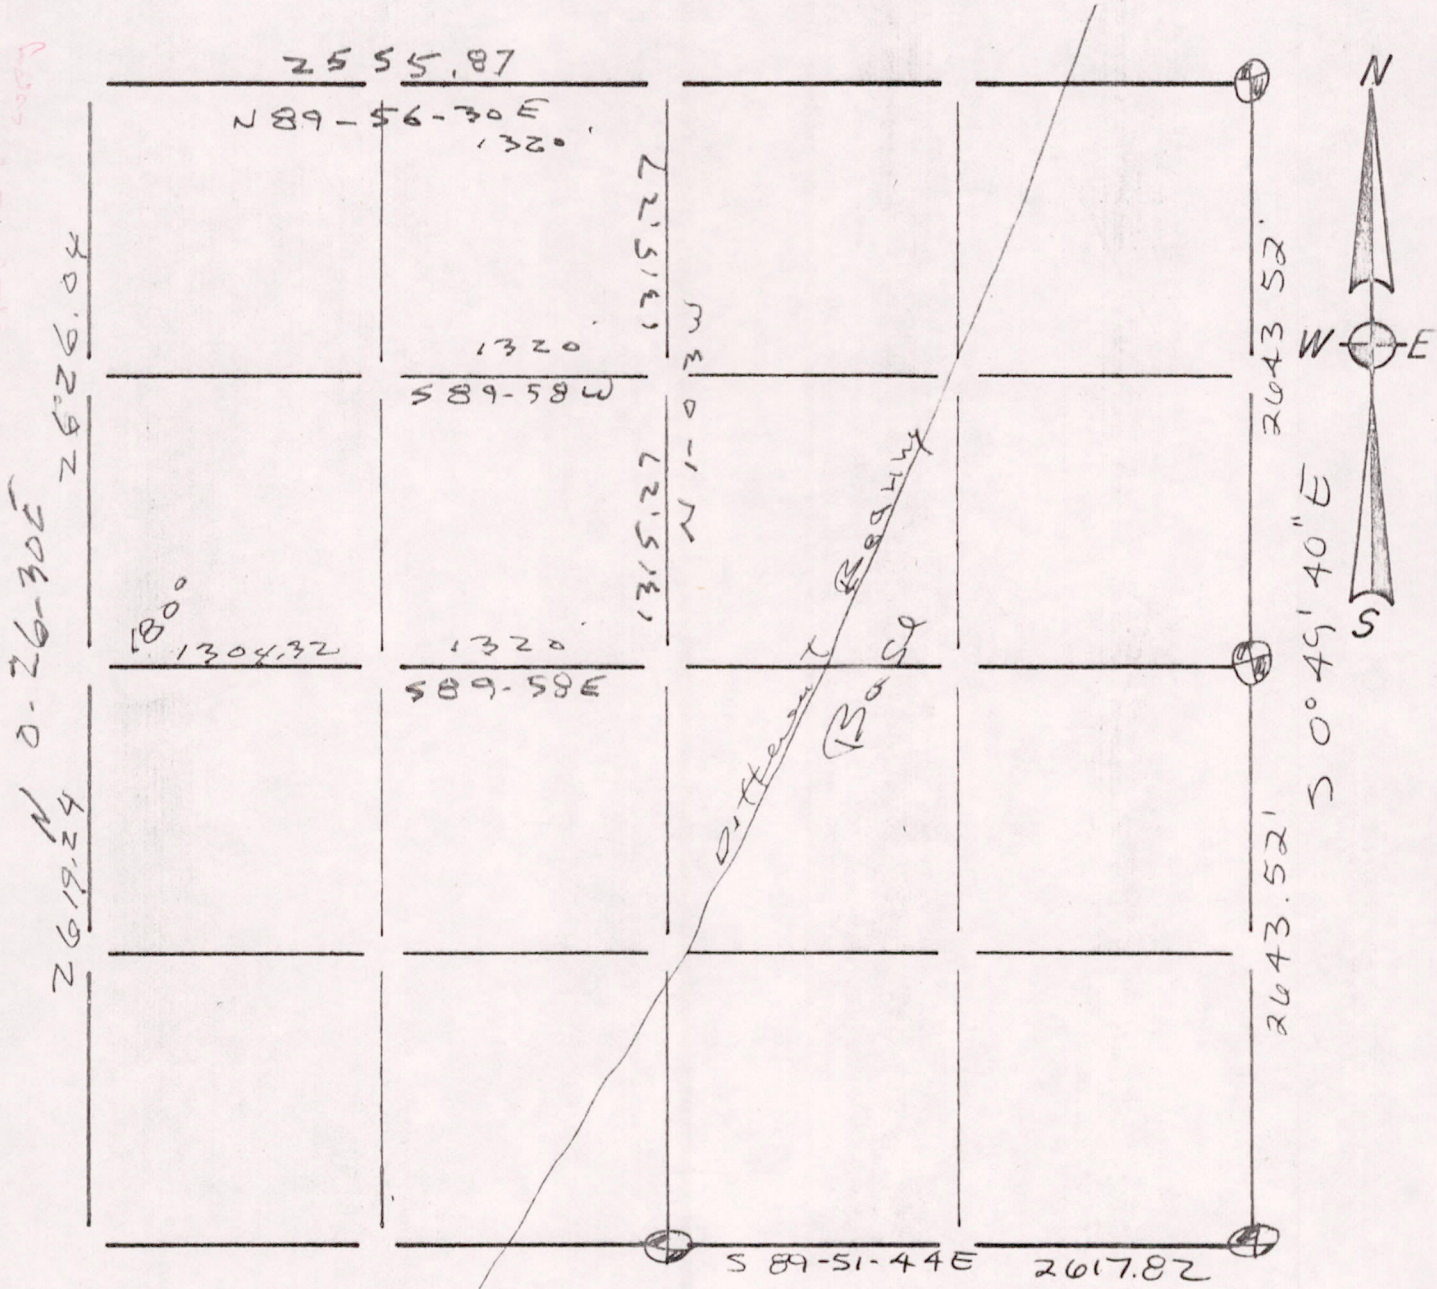

Section Summary and Index

30 - 18 - 6
 Section Town Range

LEGEND

- ⊕ - Harrison cast iron monument.
- - Stone or concrete monument.
- - Other _____

ABK New part
 7/13/01

Sec 30 18 06 00001