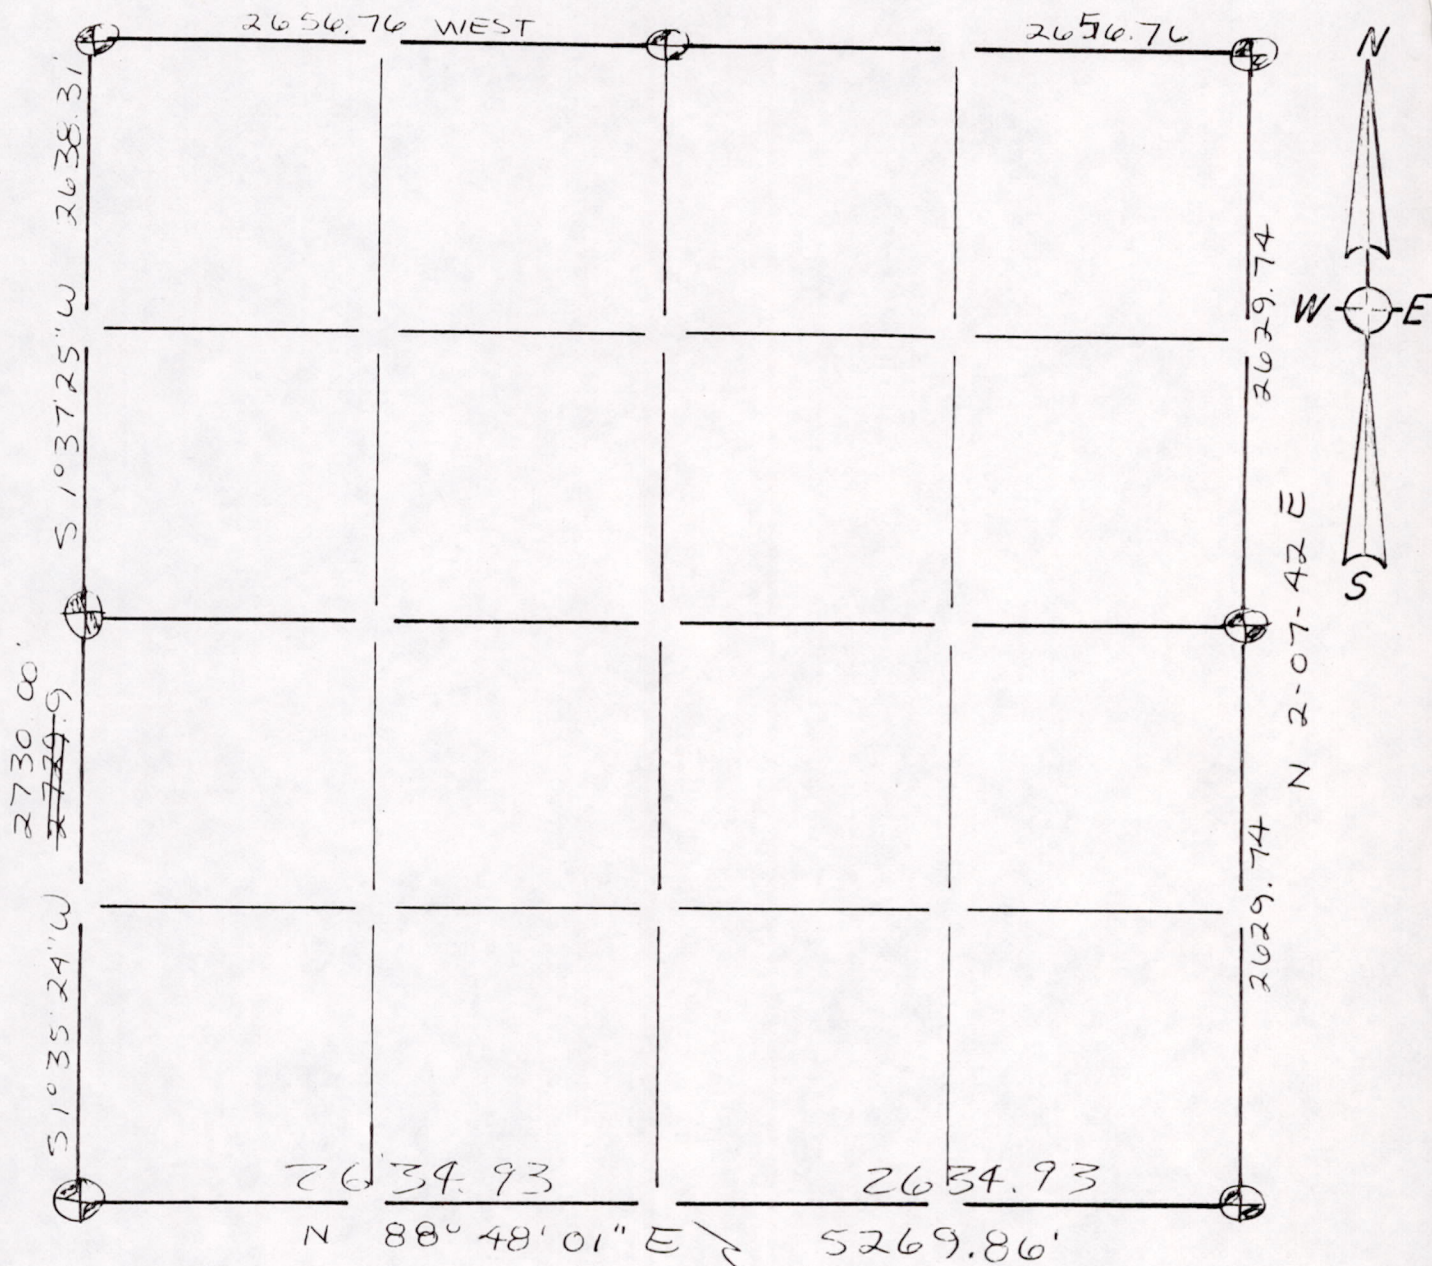

Section Summary and Index

33 - 18 - 6
 Section Town Range

LEGEND

- ⊕ - Harrison cast iron monument.
- - Stone or concrete monument.
- - Other _____

Sec 33180600001