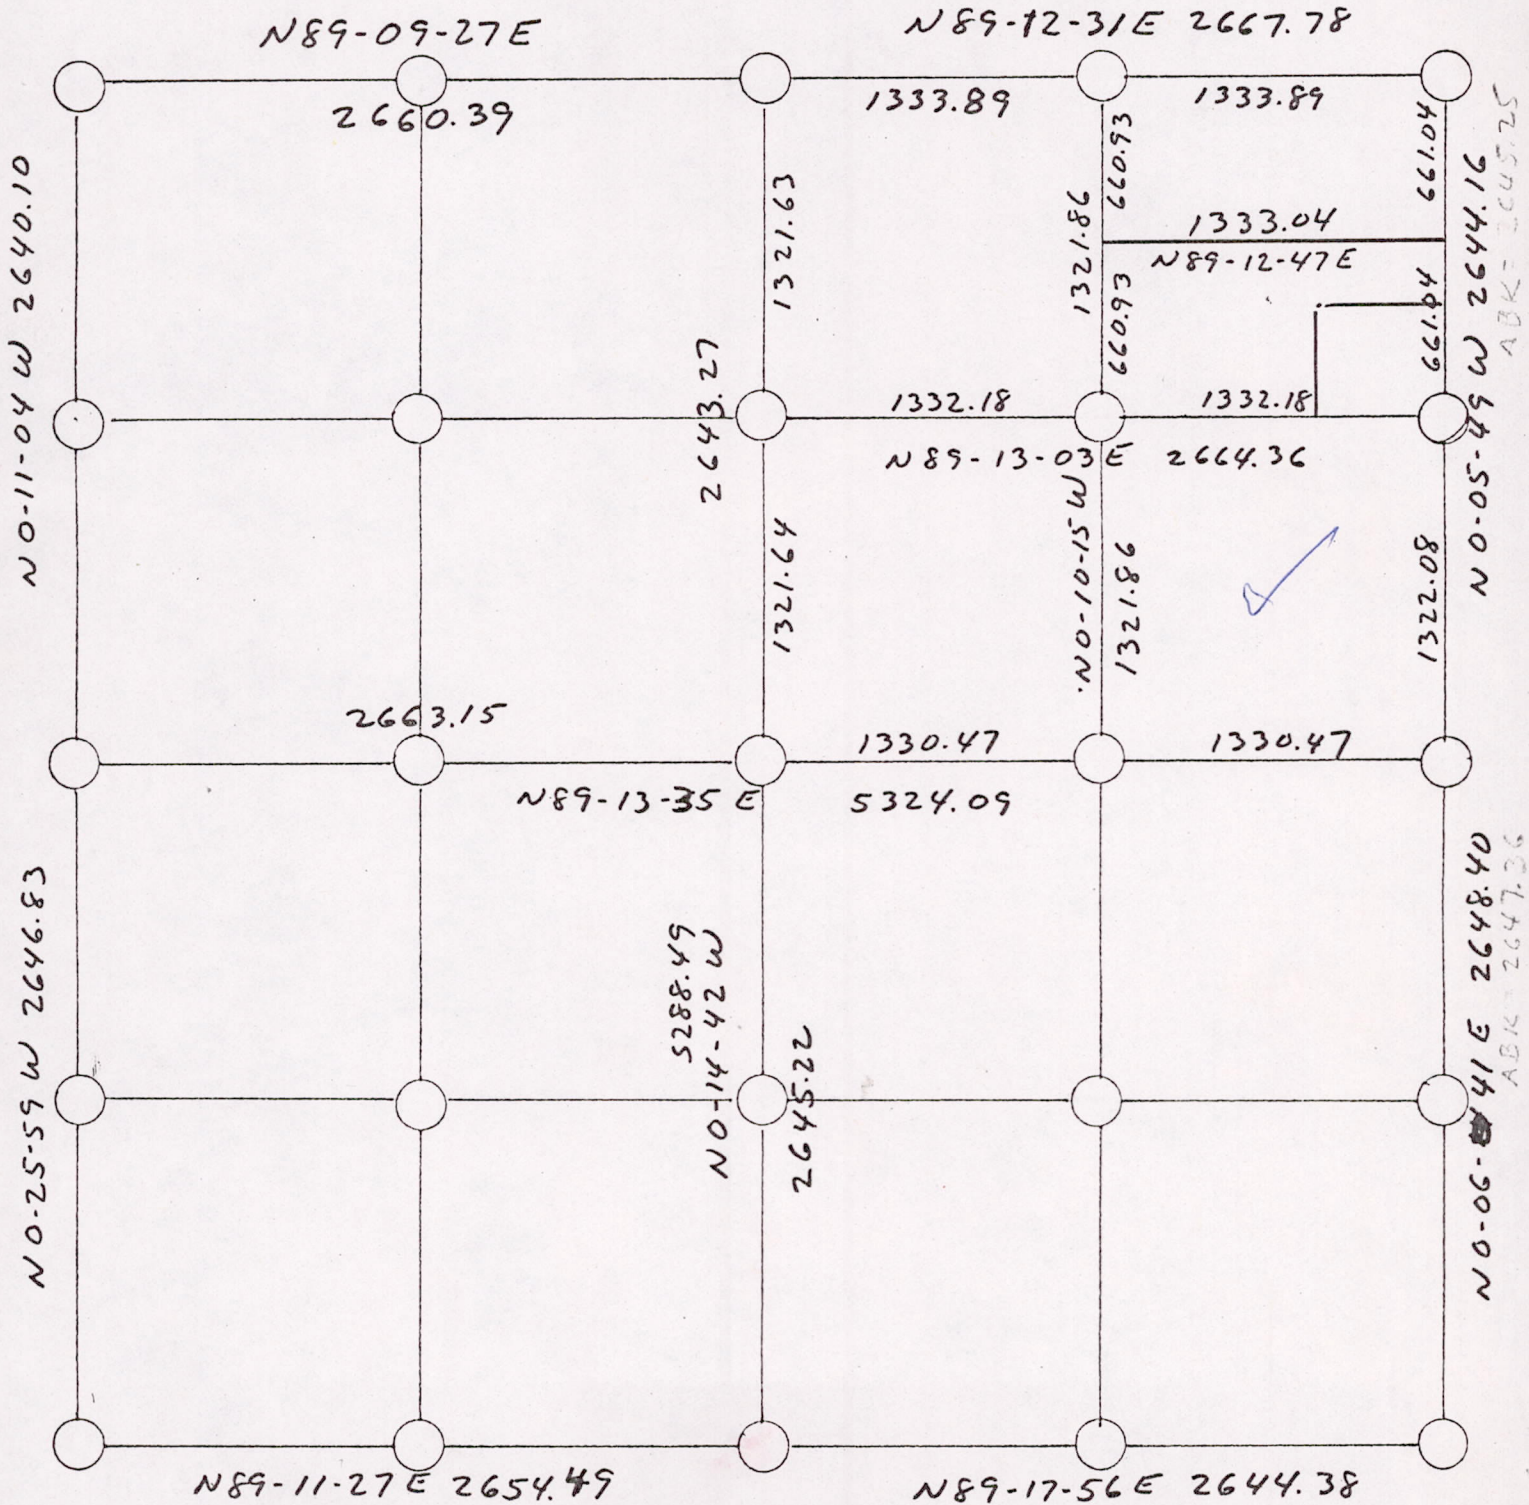

STANDARD HARRISON MONUMENTS FOUND AT ALL SECTION & 1/4 CORNERS

RAW EDM TRAVERSE 6-77

Paul T. Carroll

Sec 17 19 05 00001