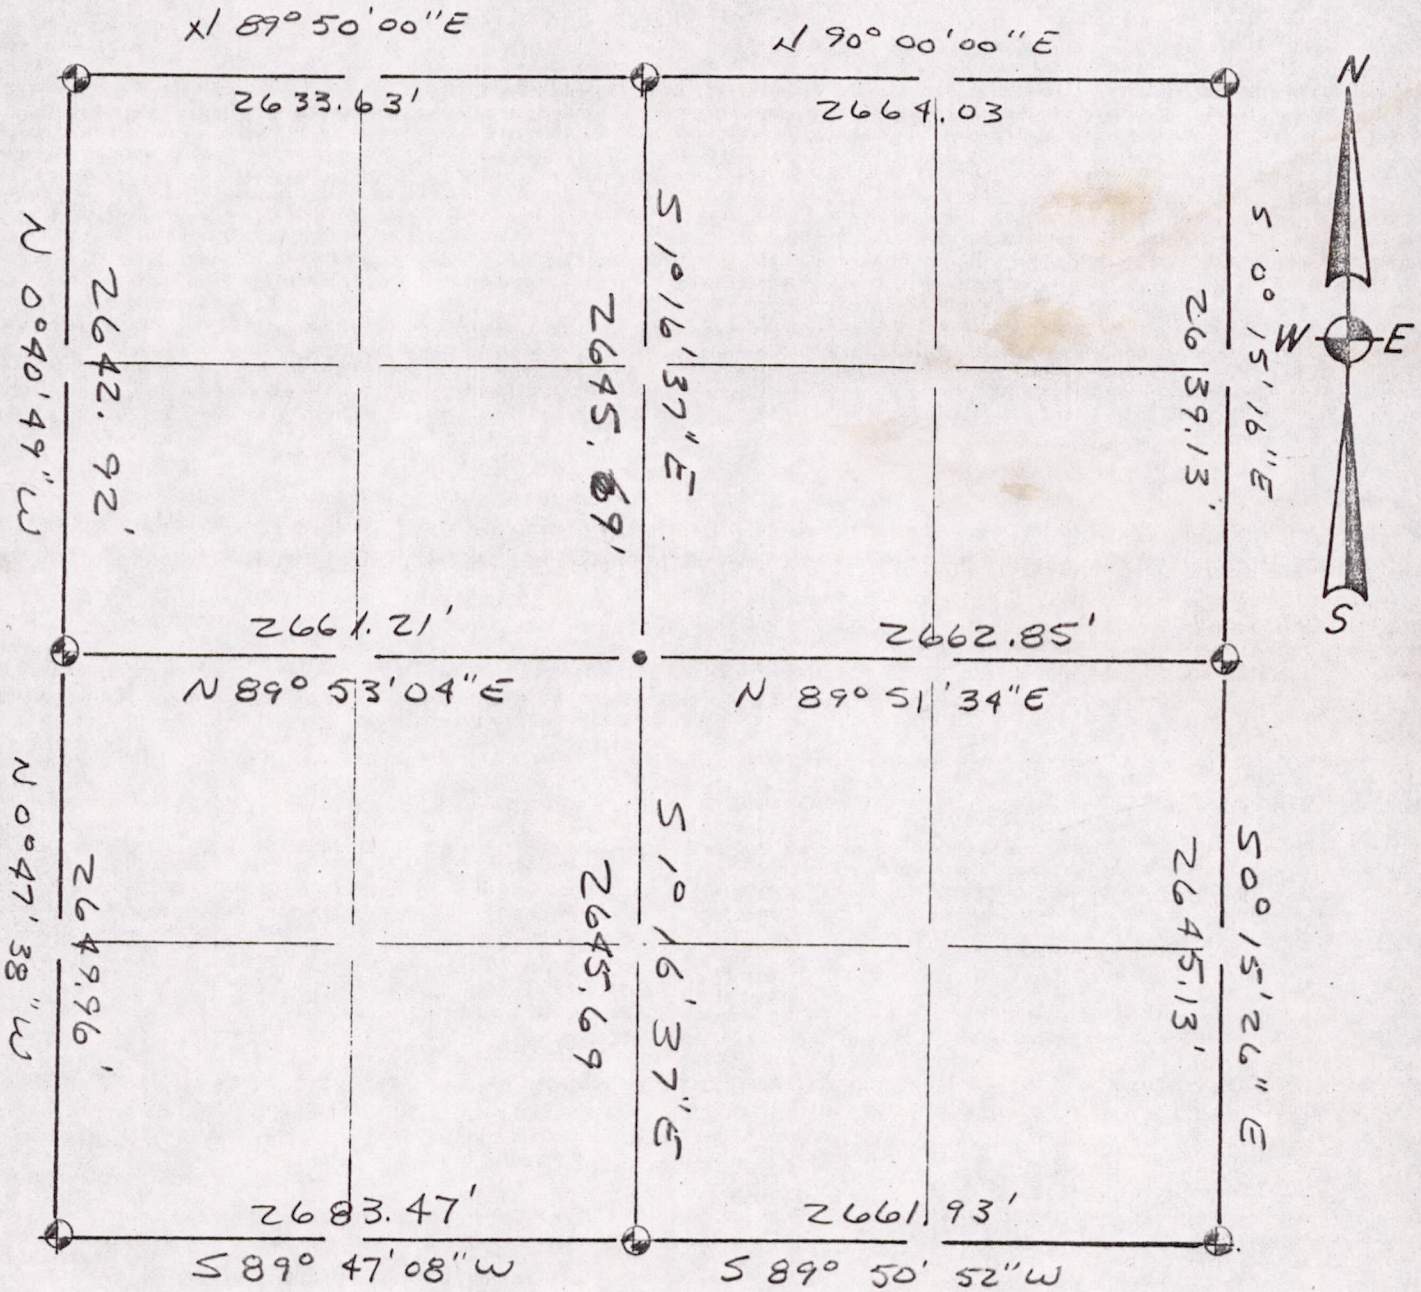

Section Summary and Index

27 - 19 - 5
 Section Town Range

LEGEND

- ⊕ - Harrison cast iron monument.
- - Stone or concrete monument.
- - Other
- - EXIST BAR (TIE SHEET ON FILE)

GR

KEI

OCT. '79

Sec 27 19 05 00001