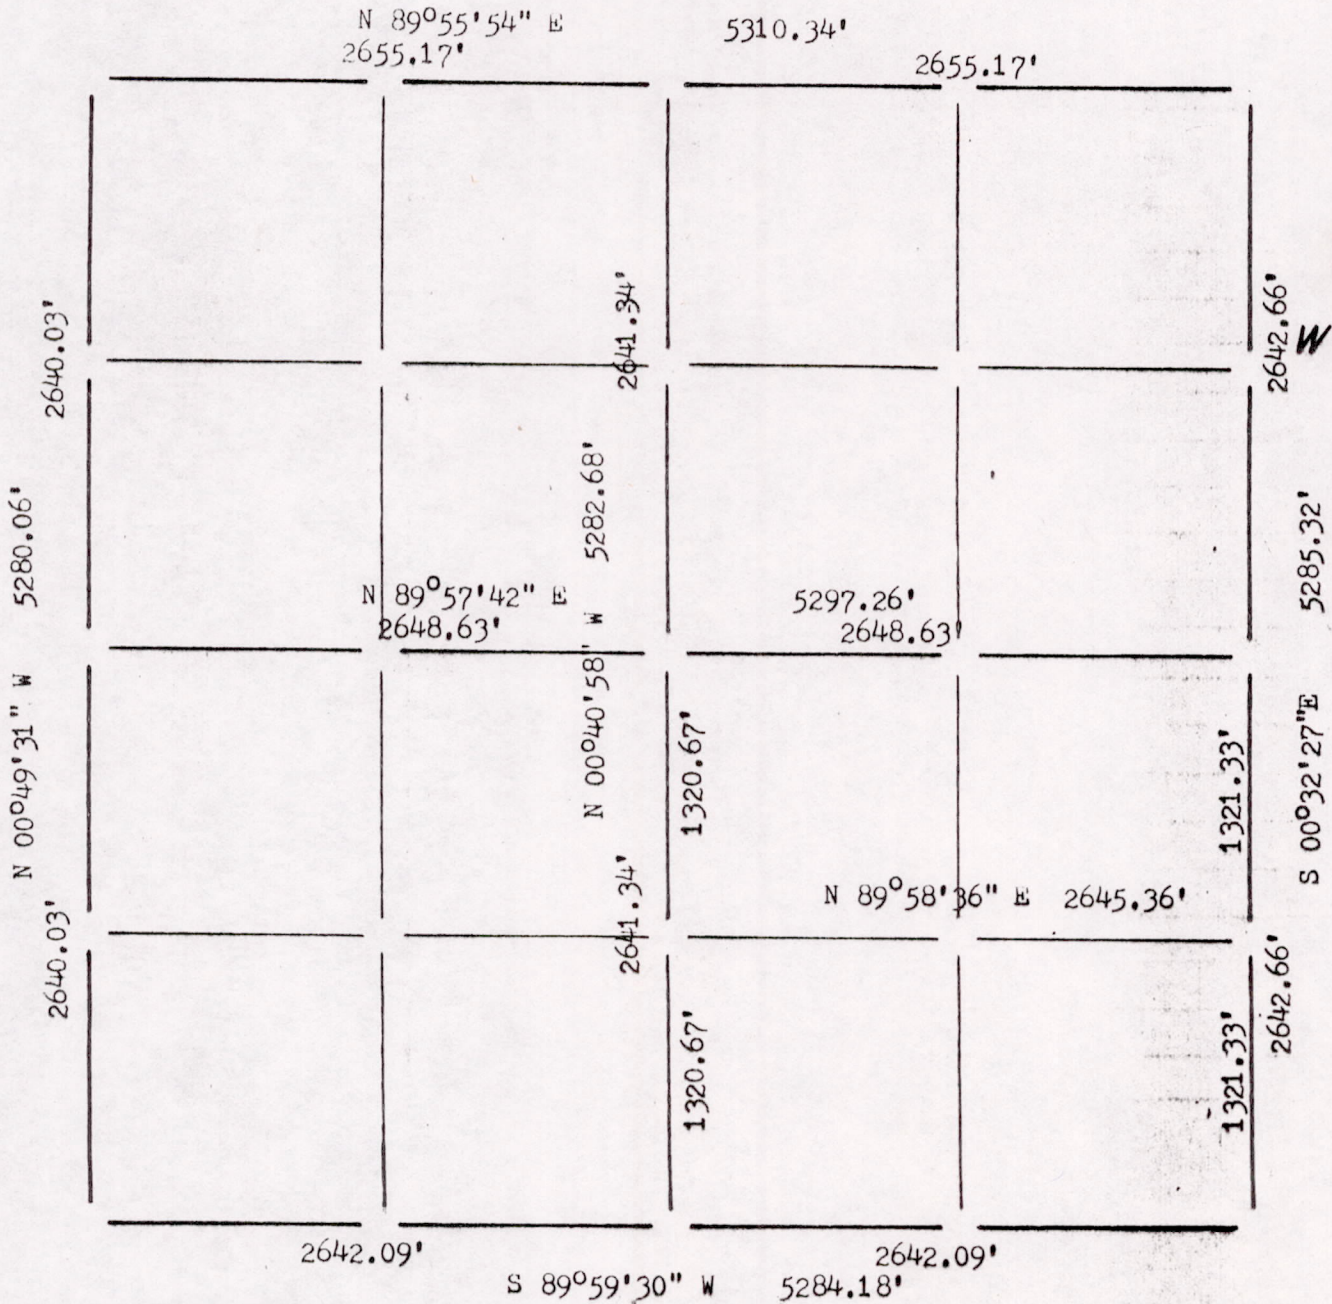

Section Summary and Index

32 19 N 5 E
 Section Town Range

LEGEND

- ⊙ - Harrison cast iron monument.
- - Stone or concrete monument.
- - Other

Sec 32 19 05 00001