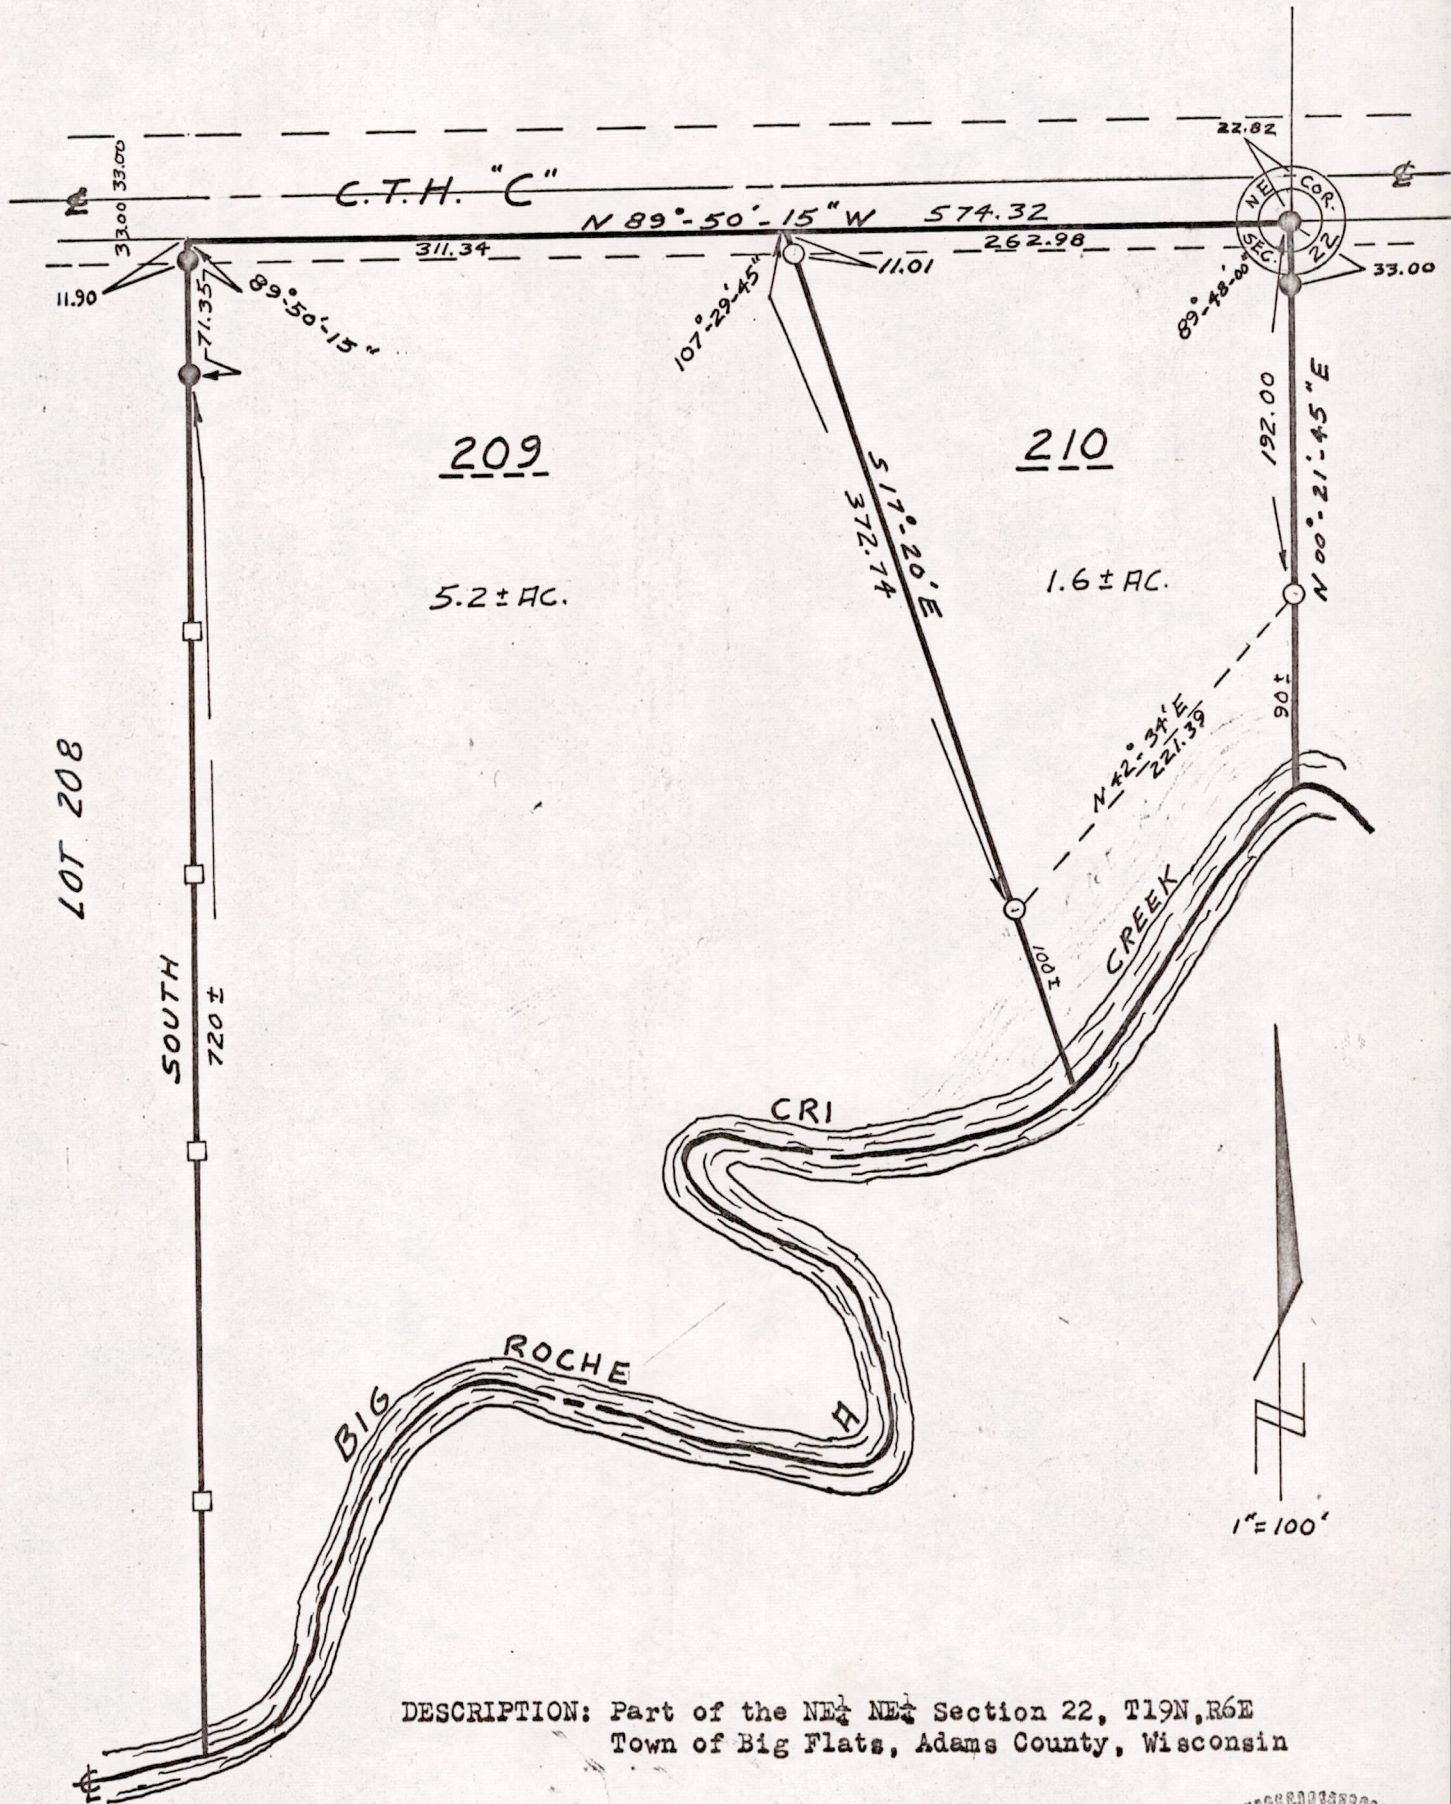

# TROUT VALLEY WEST

SURVEYED FOR: Burt Morris, Realtor  
 ADDRESS: Friendship, Wisconsin

DESCRIPTION: Part of the NE 1/4 NE 1/4 Section 22, T19N, R6E  
 Town of Big Flats, Adams County, Wisconsin

**LEGEND:**

- - Iron Pipe set
- - Iron Pipe found
- - Lath on line

*Sam T. Mullen*  
 Sam T. Mullen R.L.S. No. S-981  
 April 14, 1971

Pos 22190611001