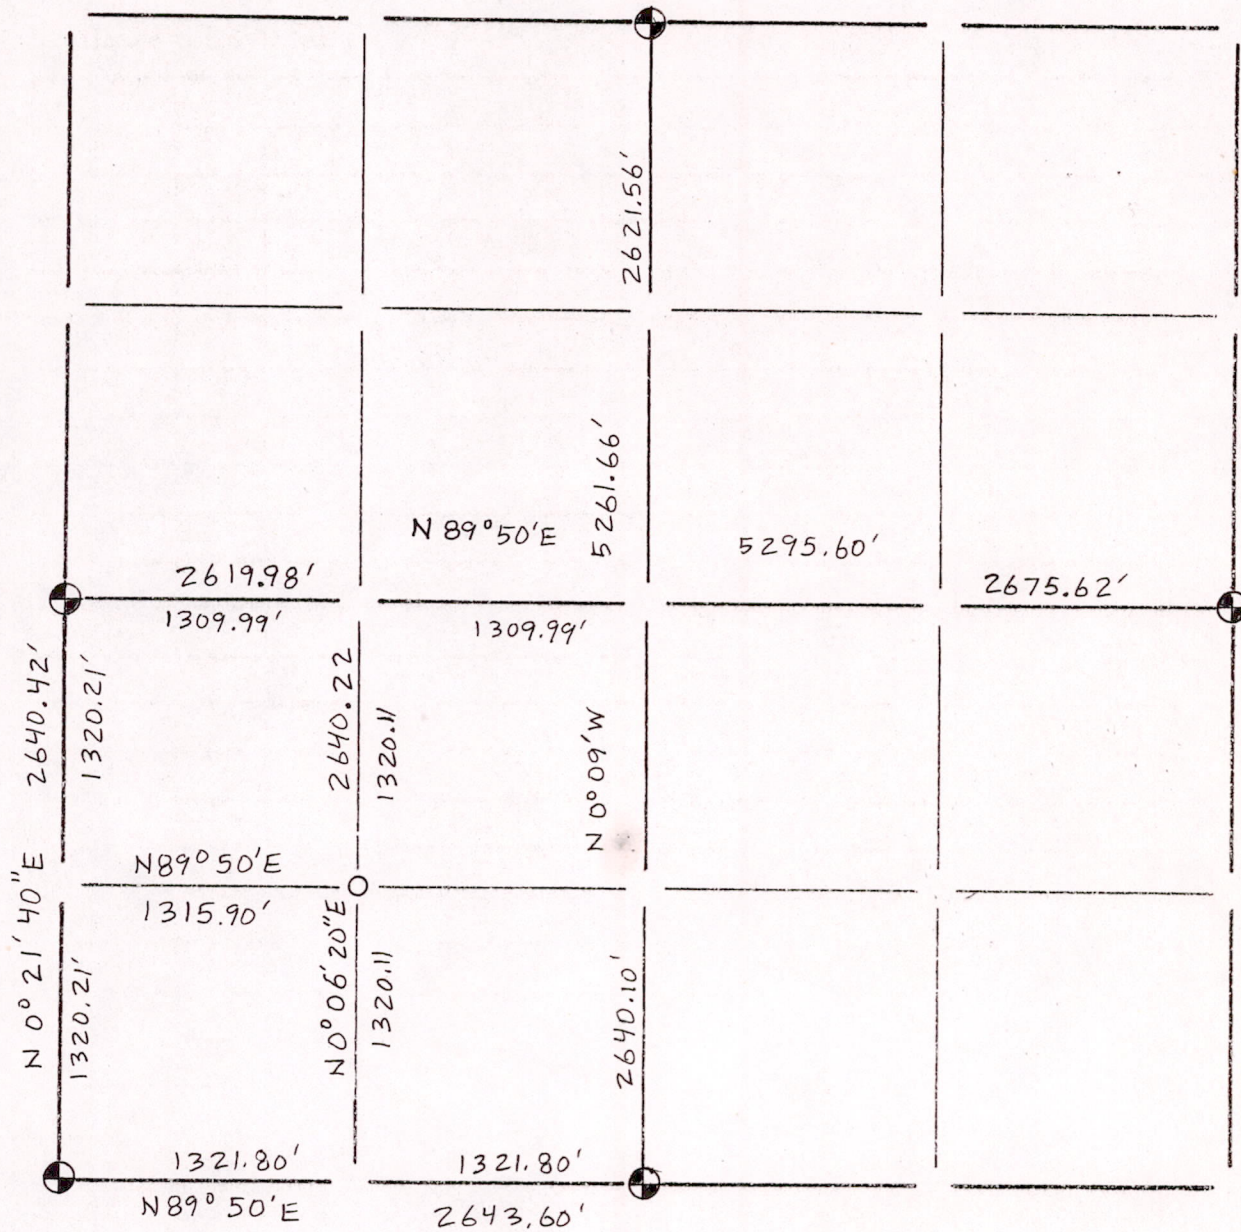

Section Summary and Index

23 - 19 - 6
 Section Town Range

LEGEND

- ⊙ - Harrison cast iron monument.
- - Stone or concrete monument.
- - Other set 3/4" iron rod

Sec 23 19 05 00001