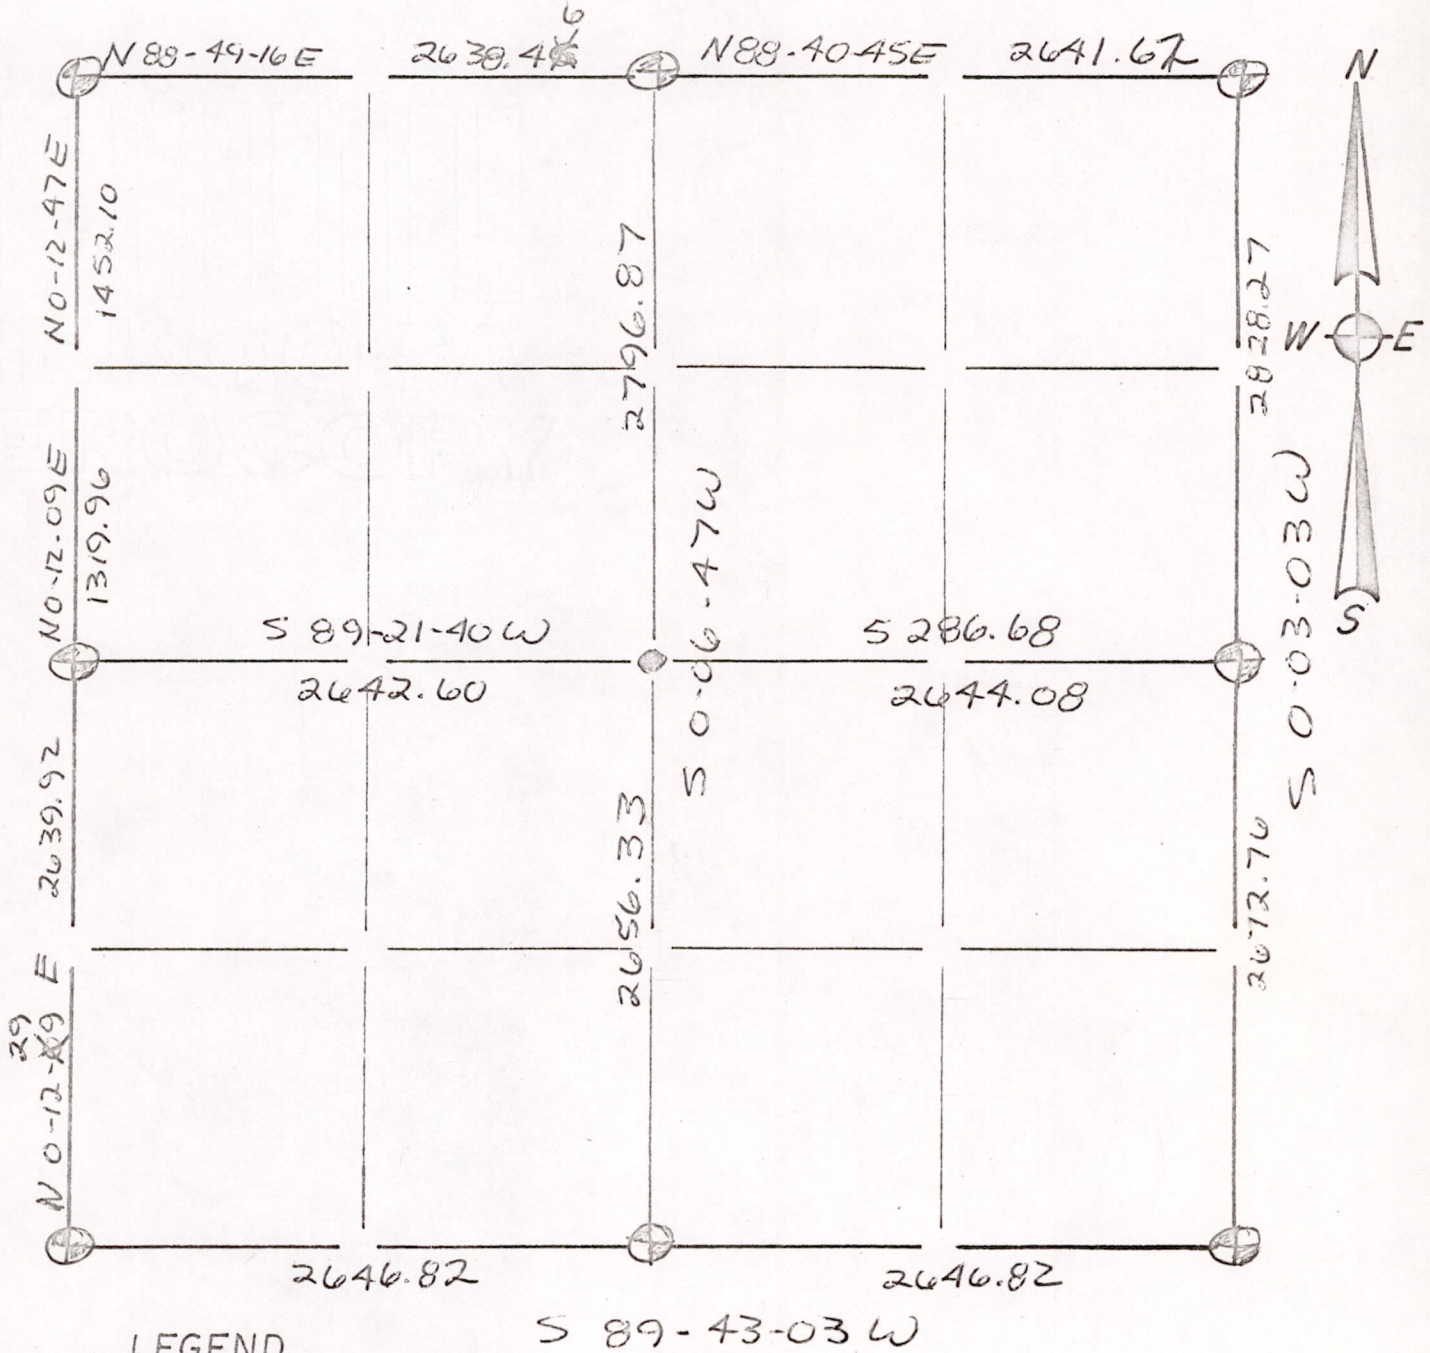

Section Summary and Index

2 - 19 - 7
 Section Town Range

LEGEND

- ⊕ - Harrison cast iron monument.
- - Stone or concrete monument.
- - Other 1/2" I.P.

See 02190700001